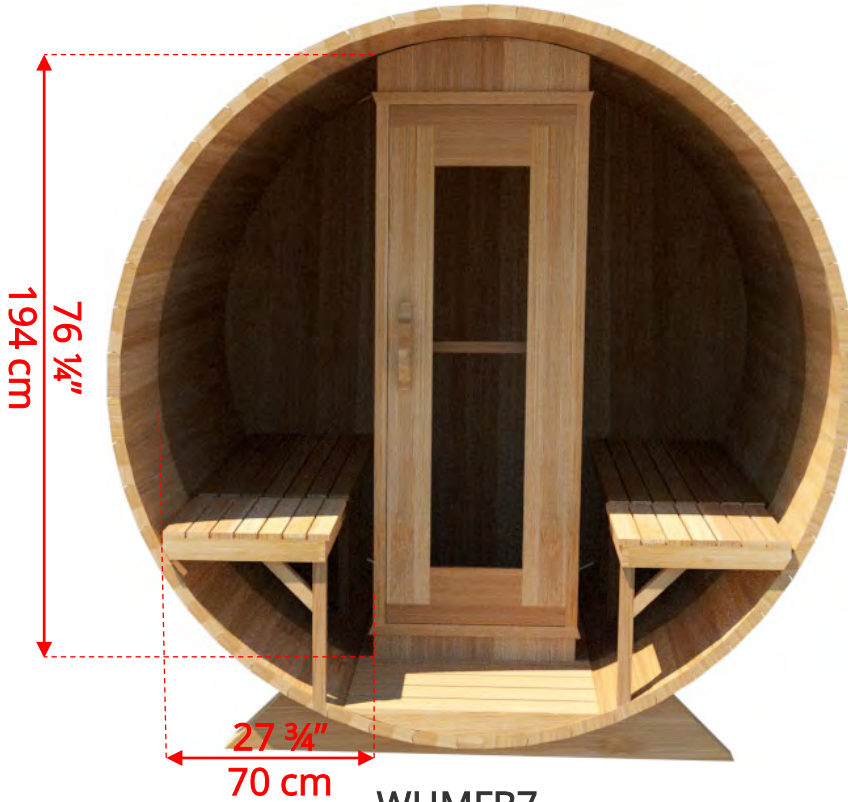

760CP/762CP 7'x6' (182cm) Barrel Sauna with Changeroom & Porch

760CP/762CP 7'x6' (182cm) Barrel Sauna with Changeroom & Porch

760CP/762CP 7'x6' (182cm) Barrel Sauna with Changeroom & Porch

760CP/762CP

7'x6' (182cm) Barrel Sauna with Changeroom & Porch

76SSU
Signature Sauna Benches

760CP/762CP 7'x6' (182cm) Barrel Sauna with Changeroom & Porch

W2
2 Windows in Front Wall

**Product W2 - 2 windows available on changeroom or back wall at same measurements as front wall*

760CP/762CP 7'x6' (182cm) Barrel Sauna with Changeroom & Porch

WHMF7
Halfmoon Front Wall Windows

WHMFB7
Halfmoon Back Wall Window

760CP/762CP 7'x6' (182cm) Barrel Sauna with Changeroom & Porch

W1
Rectangle Window in Back Wall

760CP/762CP 7'x6' (182cm) Barrel Sauna with Changeroom & Porch

SB210
Harvia M3 Wood Burning Heater

*Please note - Drawing shows sauna
room measurements only.*