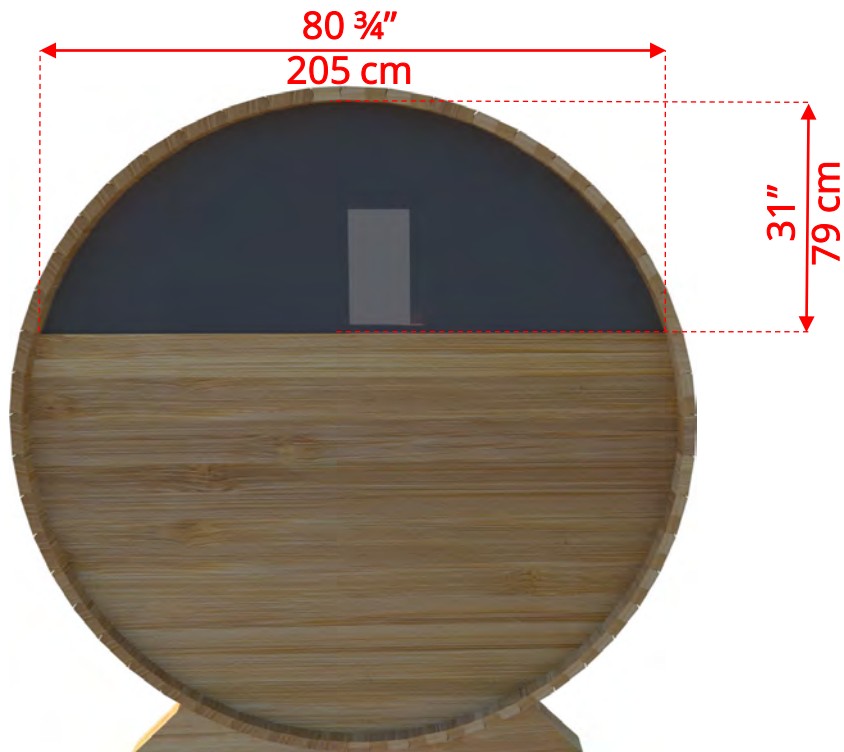

760CP/762CP 7'x6' (182cm) Barrel Sauna with Changeroom & Porch

760CP/762CP 7'x6' (182cm) Barrel Sauna with Changeroom & Porch

760CP/762CP 7'x6' (182cm) Barrel Sauna with Changeroom & Porch

760CP/762CP

7'x6' (182cm) Barrel Sauna with Changeroom & Porch

76SSU
Signature Sauna Benches

760CP/762CP 7'x6' (182cm) Barrel Sauna with Changeroom & Porch

W2
2 Windows in Front Wall

**Product W2 - 2 windows available on changeroom or back wall at same measurements as front wall*

760CP/762CP 7'x6' (182cm) Barrel Sauna with Changeroom & Porch

WHMF7
Halfmoon Front Wall Windows

WHMFB7
Halfmoon Back Wall Window

760CP/762CP 7'x6' (182cm) Barrel Sauna with Changeroom & Porch

W1
Rectangle Window in Back Wall