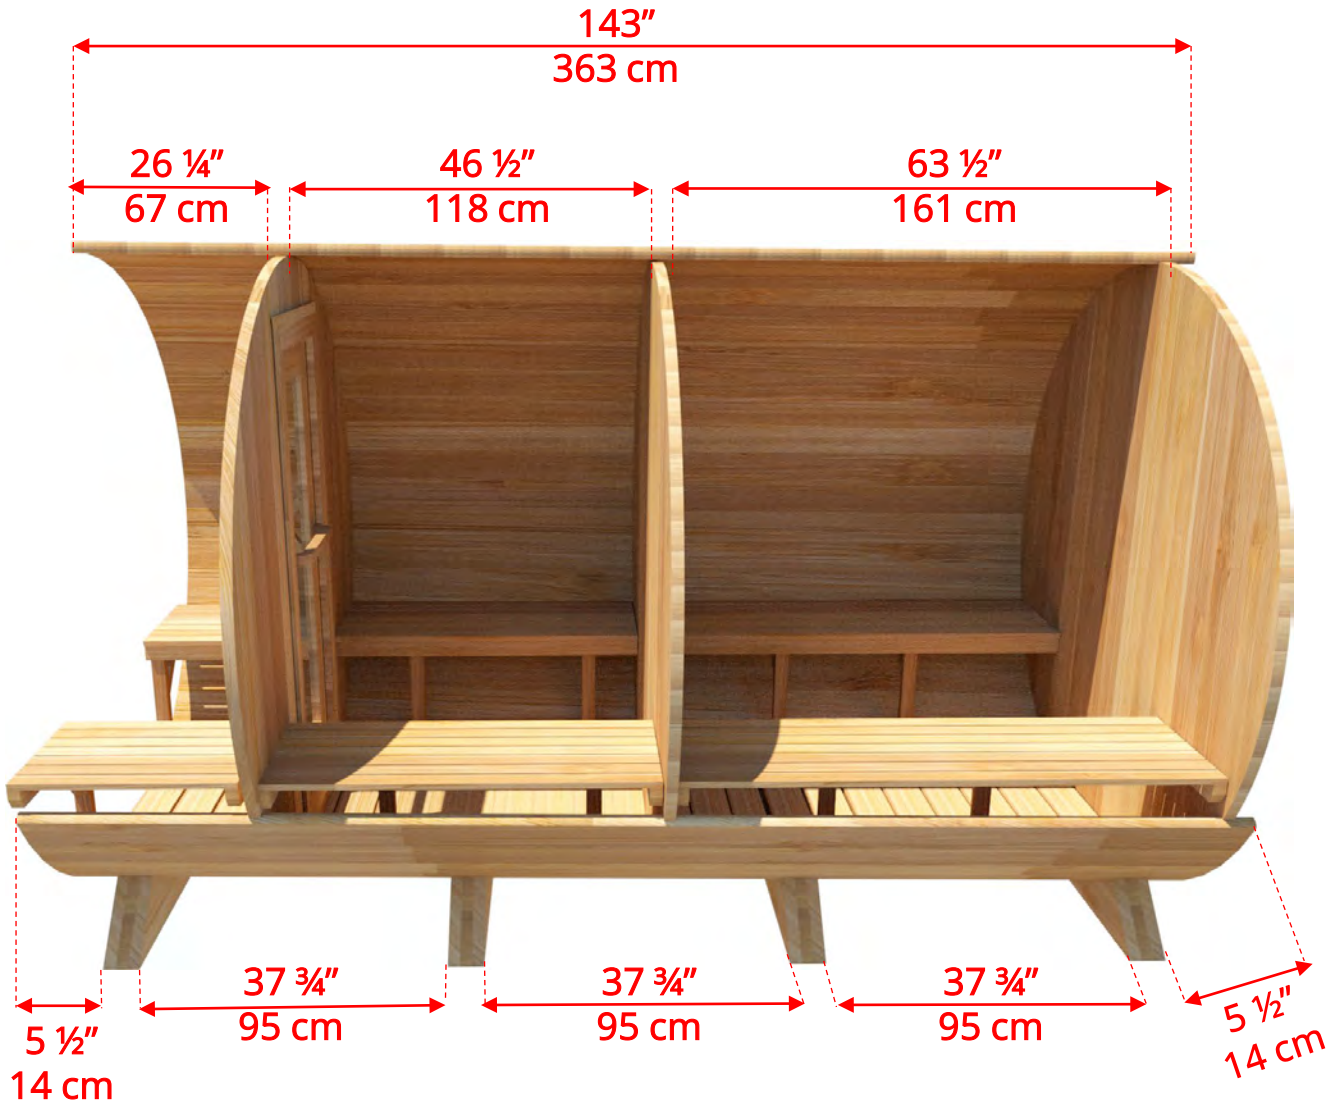

760CP/762CP 7'x6' (182cm) Barrel Sauna with Changeroom & Porch

760CP/762CP 7'x6' (182cm) Barrel Sauna with Changeroom & Porch

760CP/762CP 7'x6' (182cm) Barrel Sauna with Changeroom & Porch

760CP/762CP

7'x6' (182cm) Barrel Sauna with Changeroom & Porch

76SSU
Signature Sauna Benches

760CP/762CP 7'x6' (182cm) Barrel Sauna with Changeroom & Porch

W2
2 Windows in Front Wall

**Product W2 - 2 windows available on changeroom or back wall at same measurements as front wall*

760CP/762CP 7'x6' (182cm) Barrel Sauna with Changeroom & Porch

WHMF7
Halfmoon Front Wall Windows

WHMFB7
Halfmoon Back Wall Window

760CP/762CP 7'x6' (182cm) Barrel Sauna with Changeroom & Porch

W1
Rectangle Window in Back Wall

760CP/762CP 7'x6' (182cm) Barrel Sauna with Changeroom & Porch

SB210
Harvia M3 Wood Burning Heater

*Please note - Drawing shows sauna
room measurements only.*