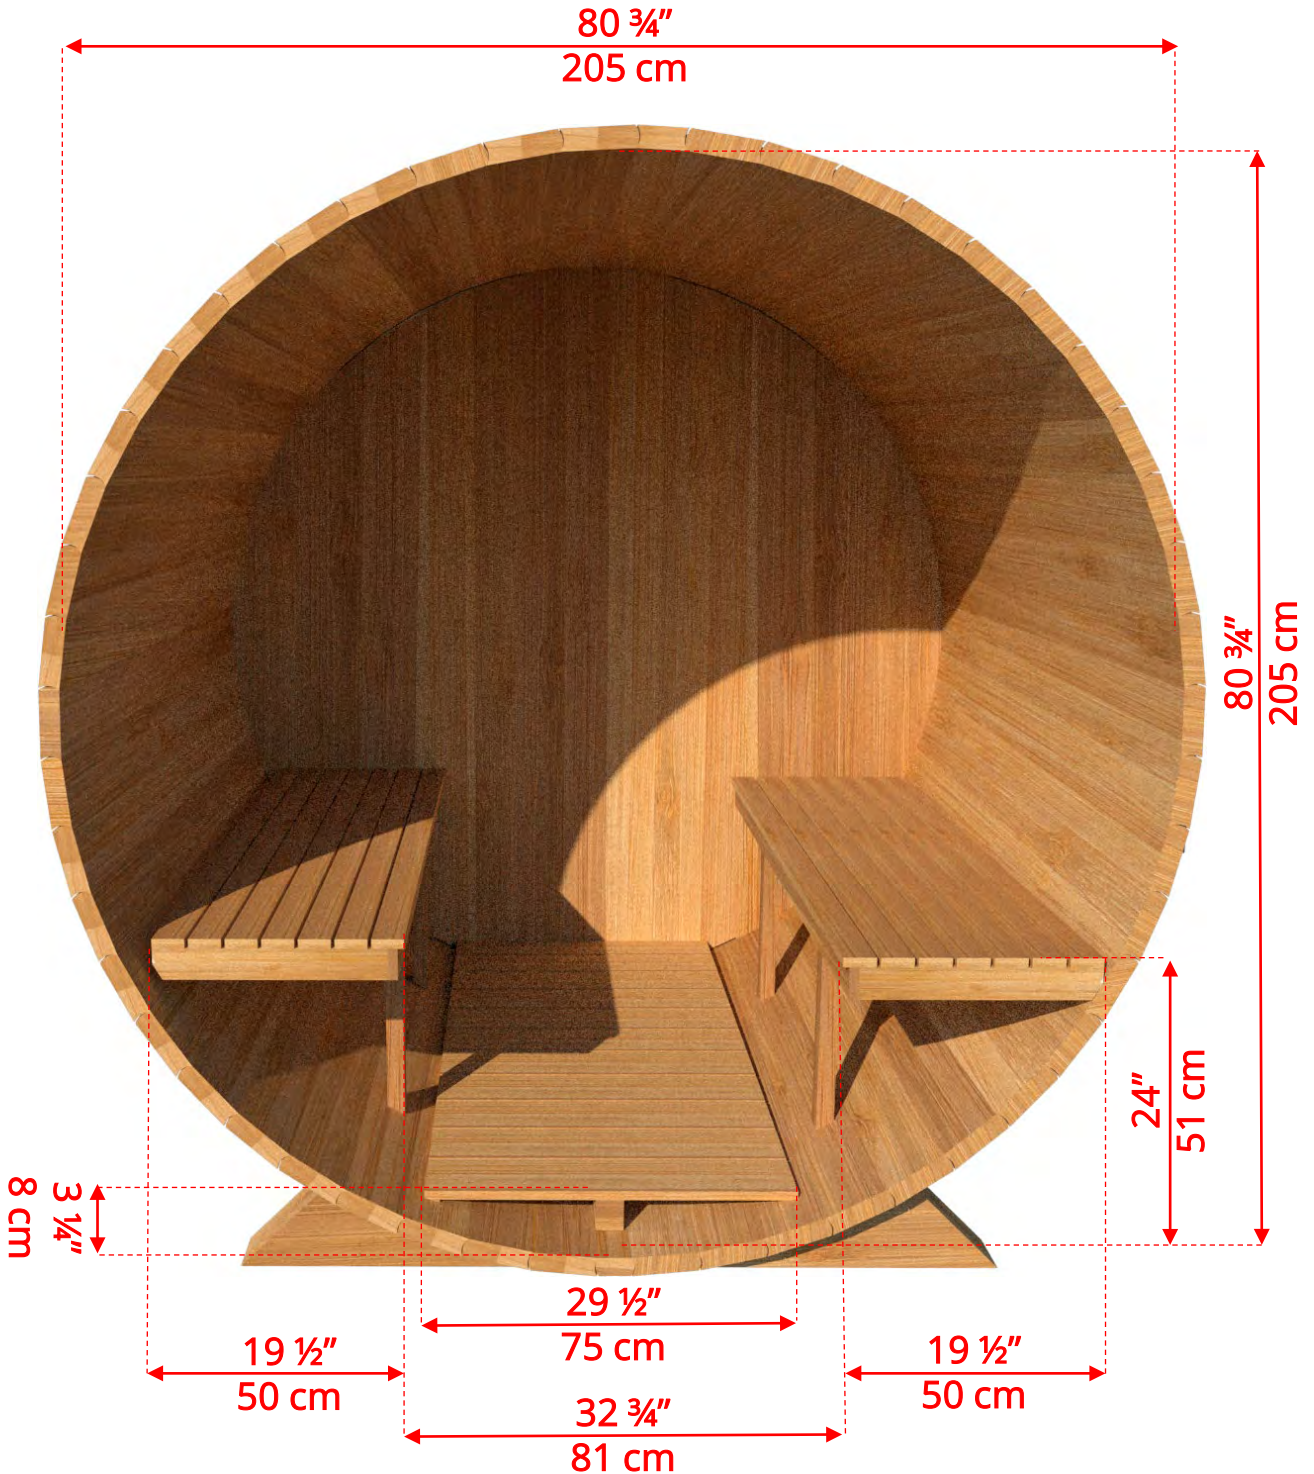

760CP/762CP 7'x6' (182cm) Barrel Sauna with Changeroom & Porch

760CP/762CP 7'x6' (182cm) Barrel Sauna with Changeroom & Porch

760CP/762CP 7'x6' (182cm) Barrel Sauna with Changeroom & Porch

760CP/762CP

7'x6' (182cm) Barrel Sauna with Changeroom & Porch

76SSU
Signature Sauna Benches

760CP/762CP 7'x6' (182cm) Barrel Sauna with Changeroom & Porch

W2
2 Windows in Front Wall

**Product W2 - 2 windows available on changeroom or back wall at same measurements as front wall*

760CP/762CP 7'x6' (182cm) Barrel Sauna with Changeroom & Porch

WHMF7
Halfmoon Front Wall Windows

WHMFB7
Halfmoon Back Wall Window

760CP/762CP 7'x6' (182cm) Barrel Sauna with Changeroom & Porch

W1
Rectangle Window in Back Wall

760CP/762CP 7'x6' (182cm) Barrel Sauna with Changeroom & Porch

SB210
Harvia M3 Wood Burning Heater

*Please note - Drawing shows sauna
room measurements only.*