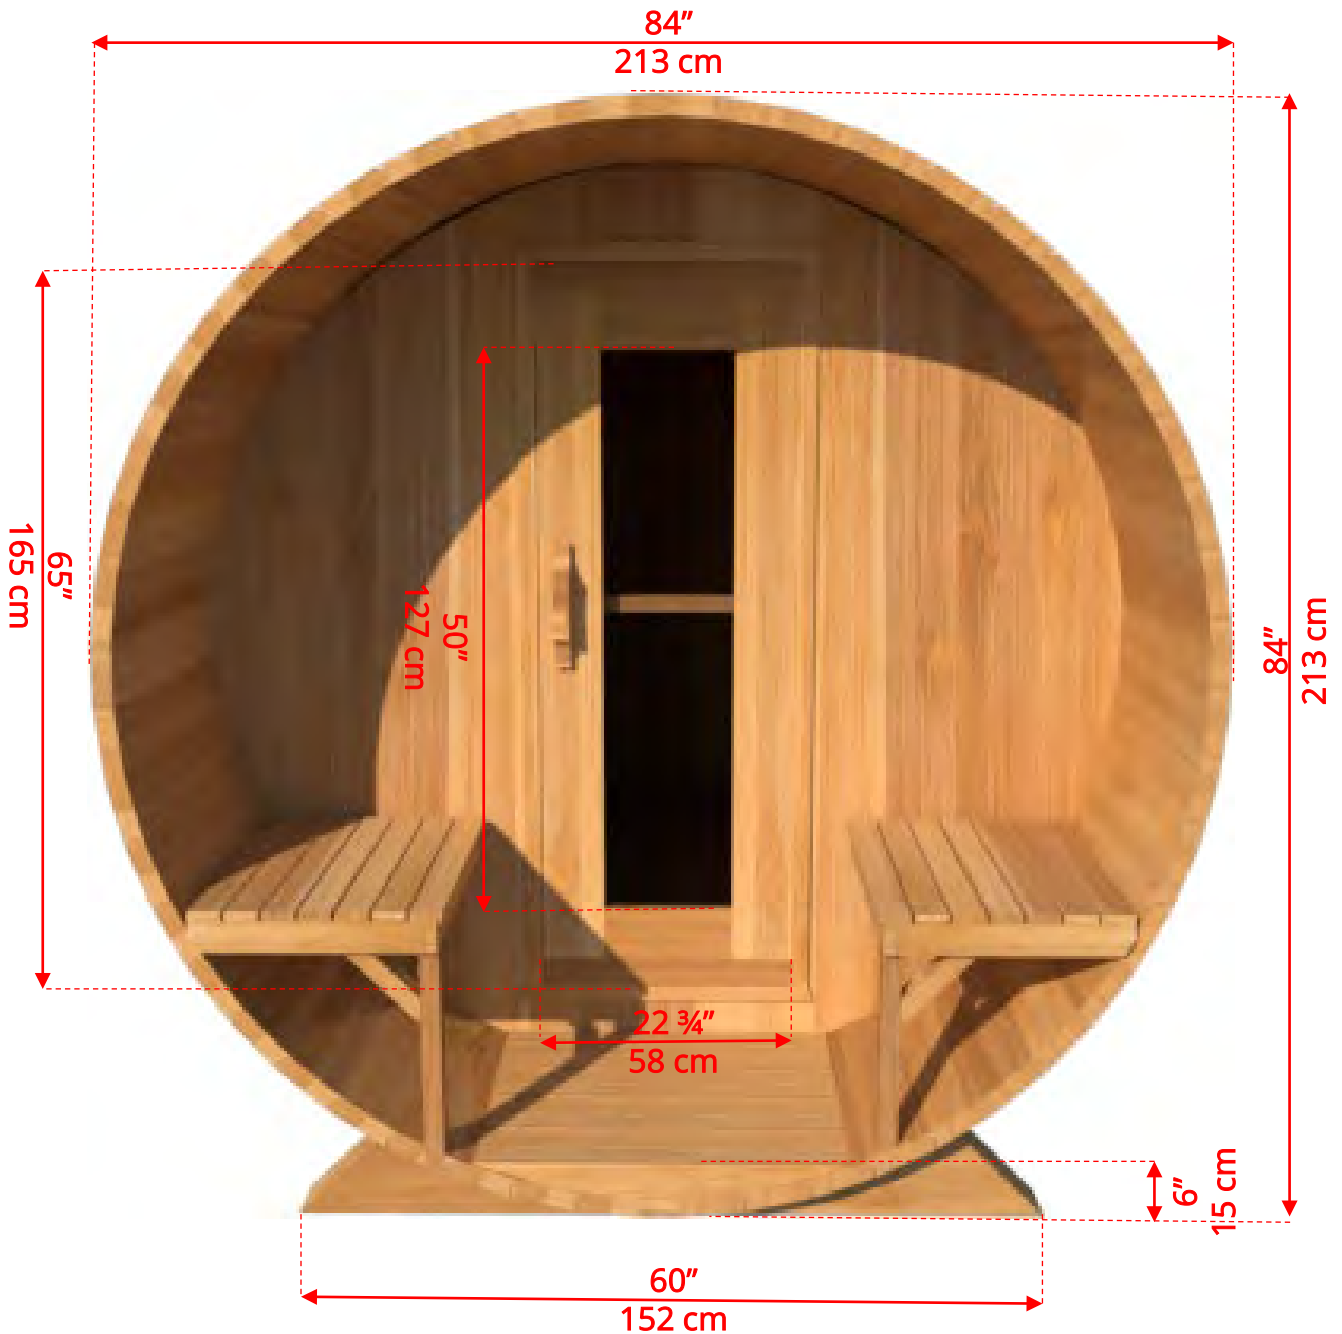

760CP/762CP 7'x6' (182cm) Barrel Sauna with Changeroom & Porch

760CP/762CP 7'x6' (182cm) Barrel Sauna with Changeroom & Porch

760CP/762CP 7'x6' (182cm) Barrel Sauna with Changeroom & Porch

760CP/762CP

7'x6' (182cm) Barrel Sauna with Changeroom & Porch

76SSU
Signature Sauna Benches

760CP/762CP 7'x6' (182cm) Barrel Sauna with Changeroom & Porch

W2
2 Windows in Front Wall

**Product W2 - 2 windows available on changeroom or back wall at same measurements as front wall*

760CP/762CP 7'x6' (182cm) Barrel Sauna with Changeroom & Porch

WHMF7
Halfmoon Front Wall Windows

WHMFB7
Halfmoon Back Wall Window

760CP/762CP 7'x6' (182cm) Barrel Sauna with Changeroom & Porch

W1
Rectangle Window in Back Wall

760CP/762CP 7'x6' (182cm) Barrel Sauna with Changeroom & Porch

SB210
Harvia M3 Wood Burning Heater

*Please note - Drawing shows sauna
room measurements only.*