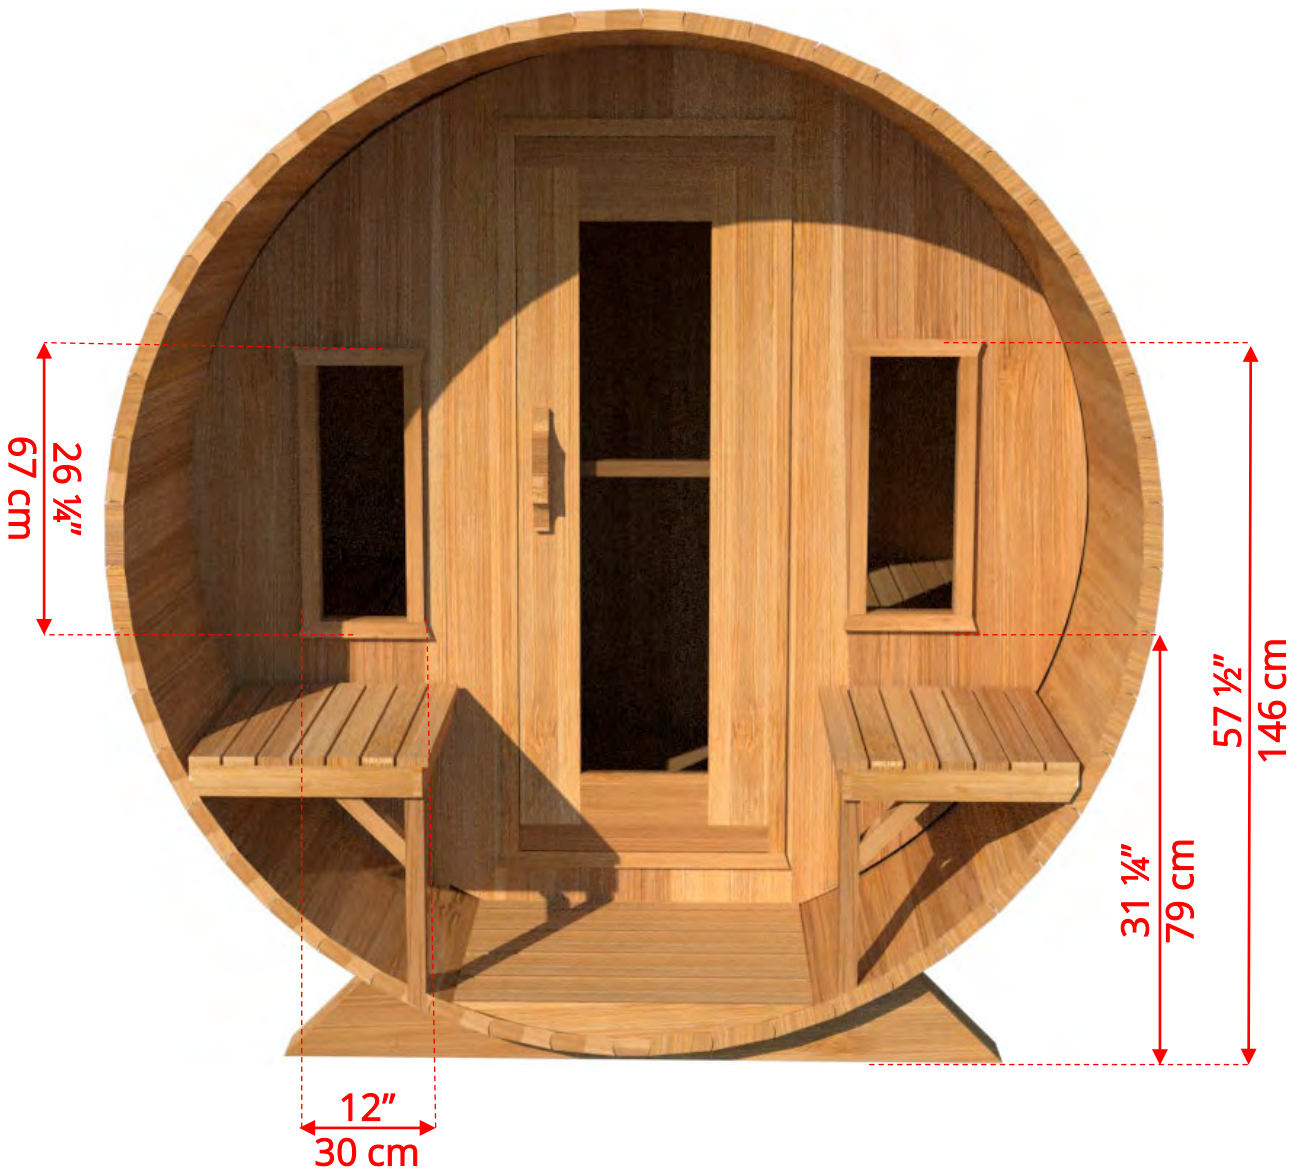

760CP/762CP 7'x6' (182cm) Barrel Sauna with Changeroom & Porch

760CP/762CP 7'x6' (182cm) Barrel Sauna with Changeroom & Porch

760CP/762CP 7'x6' (182cm) Barrel Sauna with Changeroom & Porch

760CP/762CP

7'x6' (182cm) Barrel Sauna with Changeroom & Porch

76SSU
Signature Sauna Benches

760CP/762CP 7'x6' (182cm) Barrel Sauna with Changeroom & Porch

W2
2 Windows in Front Wall

**Product W2 - 2 windows available on changeroom or back wall at same measurements as front wall*

760CP/762CP 7'x6' (182cm) Barrel Sauna with Changeroom & Porch

WHMF7
Halfmoon Front Wall Windows

WHMFB7
Halfmoon Back Wall Window

760CP/762CP 7'x6' (182cm) Barrel Sauna with Changeroom & Porch

W1
Rectangle Window in Back Wall