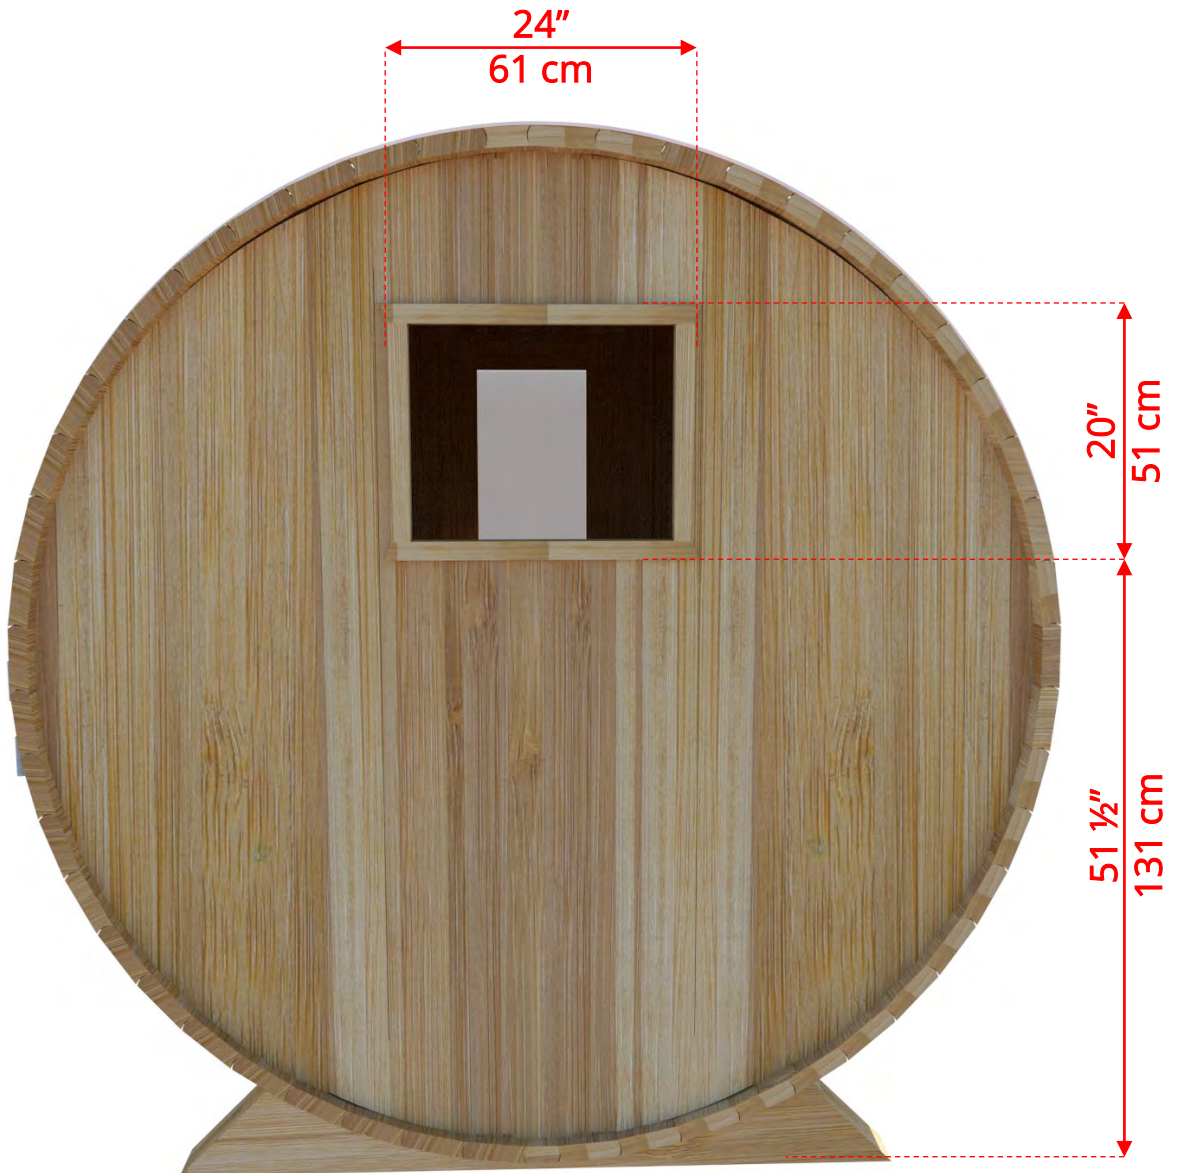

760CP/762CP 7'x6' (182cm) Barrel Sauna with Changeroom & Porch

760CP/762CP 7'x6' (182cm) Barrel Sauna with Changeroom & Porch

760CP/762CP 7'x6' (182cm) Barrel Sauna with Changeroom & Porch

760CP/762CP

7'x6' (182cm) Barrel Sauna with Changeroom & Porch

76SSU
Signature Sauna Benches

760CP/762CP 7'x6' (182cm) Barrel Sauna with Changeroom & Porch

W2
2 Windows in Front Wall

**Product W2 - 2 windows available on changeroom or back wall at same measurements as front wall*

760CP/762CP 7'x6' (182cm) Barrel Sauna with Changeroom & Porch

WHMF7
Halfmoon Front Wall Windows

WHMFB7
Halfmoon Back Wall Window

760CP/762CP 7'x6' (182cm) Barrel Sauna with Changeroom & Porch

W1
Rectangle Window in Back Wall

760CP/762CP 7'x6' (182cm) Barrel Sauna with Changeroom & Porch

SB210
Harvia M3 Wood Burning Heater

*Please note - Drawing shows sauna
room measurements only.*