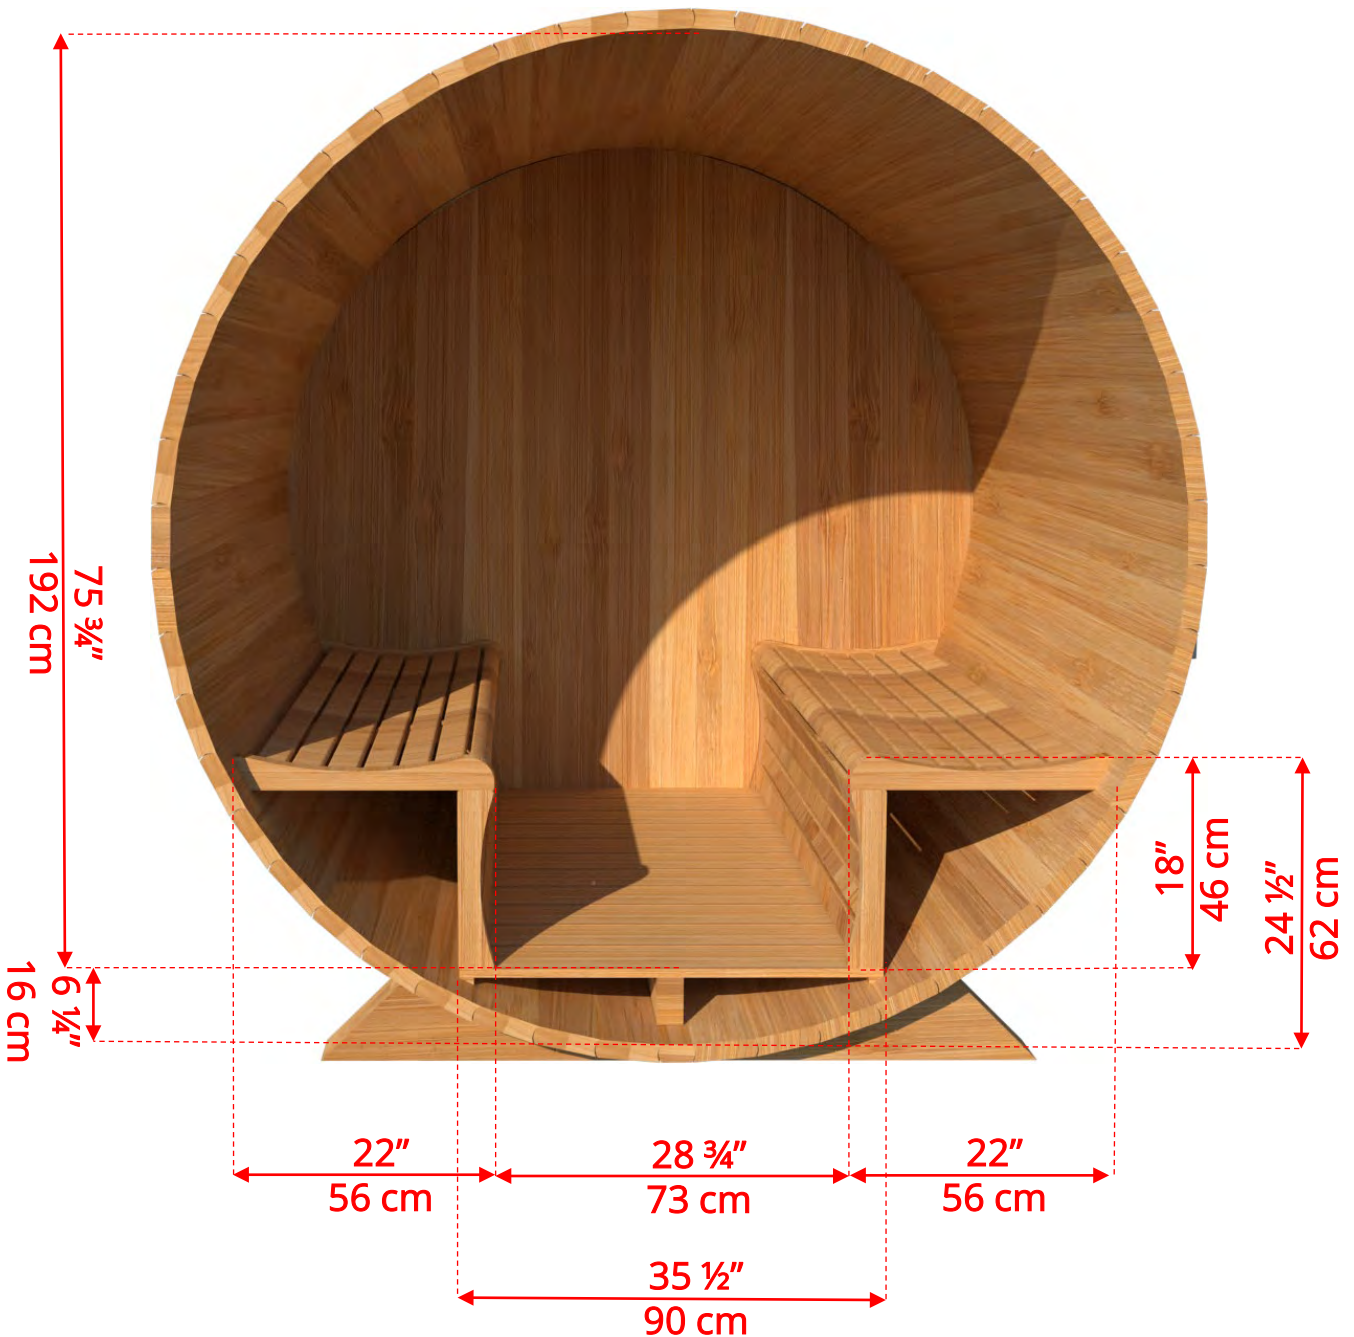

760CP/762CP 7'x6' (182cm) Barrel Sauna with Changeroom & Porch

760CP/762CP 7'x6' (182cm) Barrel Sauna with Changeroom & Porch

760CP/762CP 7'x6' (182cm) Barrel Sauna with Changeroom & Porch

760CP/762CP

7'x6' (182cm) Barrel Sauna with Changeroom & Porch

76SSU
Signature Sauna Benches

760CP/762CP 7'x6' (182cm) Barrel Sauna with Changeroom & Porch

W2
2 Windows in Front Wall

**Product W2 - 2 windows available on changeroom or back wall at same measurements as front wall*

760CP/762CP 7'x6' (182cm) Barrel Sauna with Changeroom & Porch

WHMF7
Halfmoon Front Wall Windows

WHMFB7
Halfmoon Back Wall Window

760CP/762CP 7'x6' (182cm) Barrel Sauna with Changeroom & Porch

W1
Rectangle Window in Back Wall

760CP/762CP 7'x6' (182cm) Barrel Sauna with Changeroom & Porch

SB210
Harvia M3 Wood Burning Heater

*Please note - Drawing shows sauna
room measurements only.*