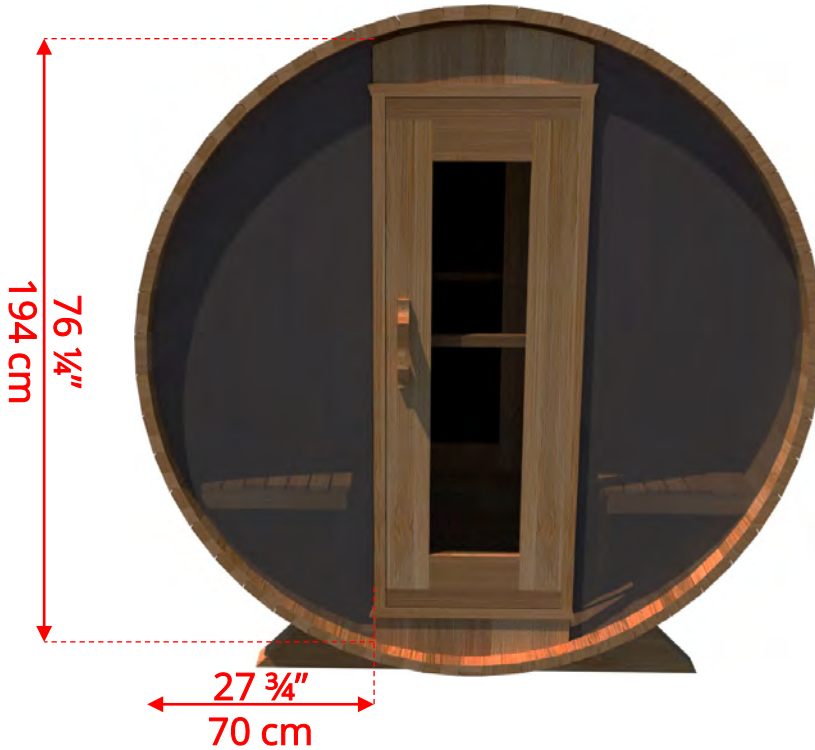

780C/782C

7'x8' (244cm) Barrel Sauna with Changeroom

WHMF7

Halfmoon Front Wall Windows