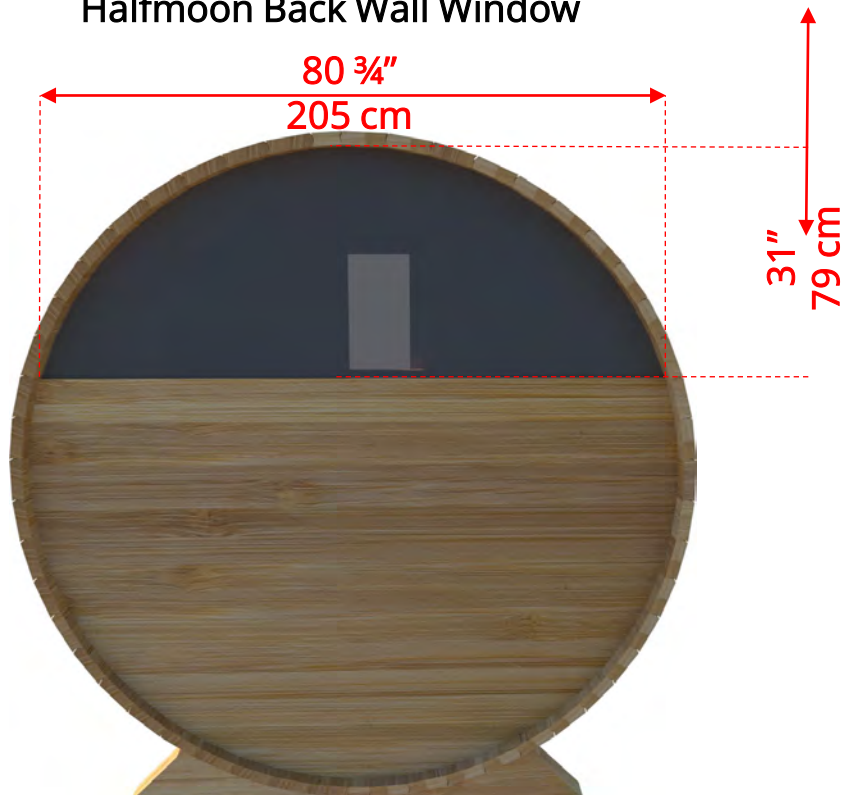

## 7'x8' (244cm) Barrel Sauna with Changeroom

WHMF7

Halfmoon Front Wall Windows

WHMFB7

Halfmoon Back Wall Window