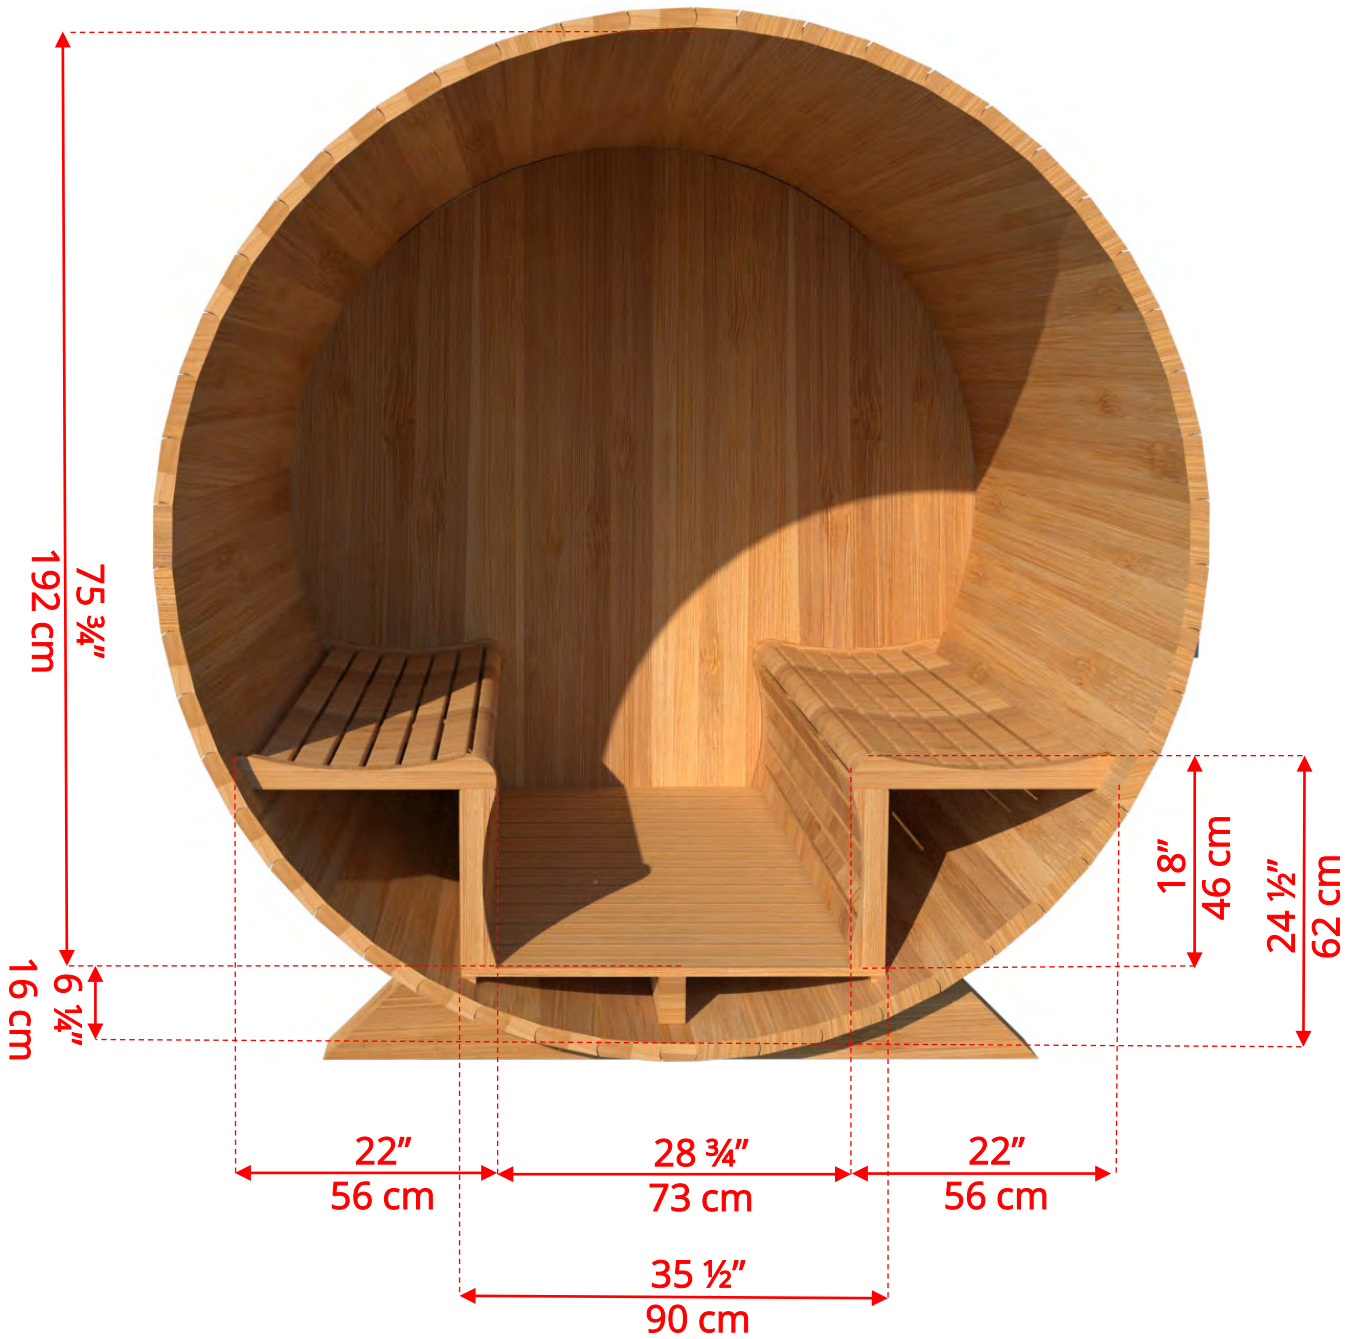

780C/782C

7'x8' (244cm) Barrel Sauna with Changeroom

78SSU
Signature Sauna Benches