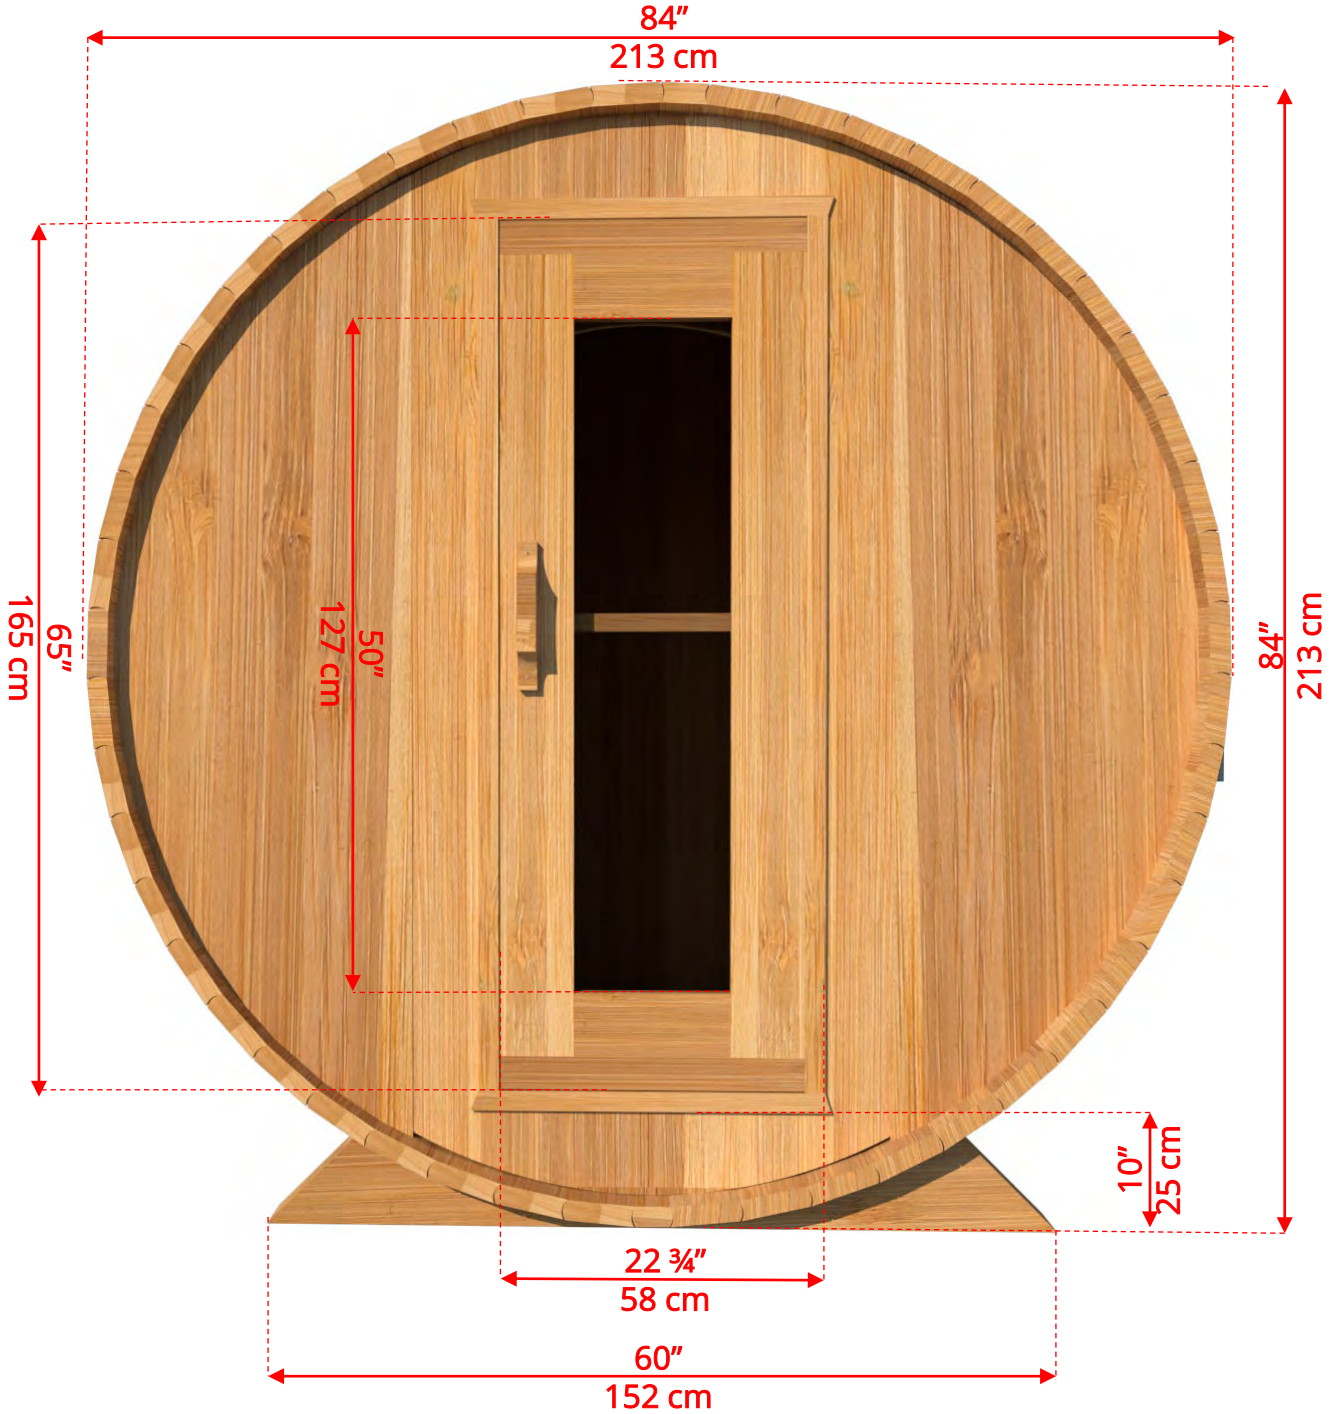

# 780C/782C

## 7'x8' (244cm) Barrel Sauna with Changeroom

## 7'x8' (244cm) Barrel Sauna with Changeroom

- *Standard bench layout shown with optional sauna floor*
  - *(product # 4020036)*