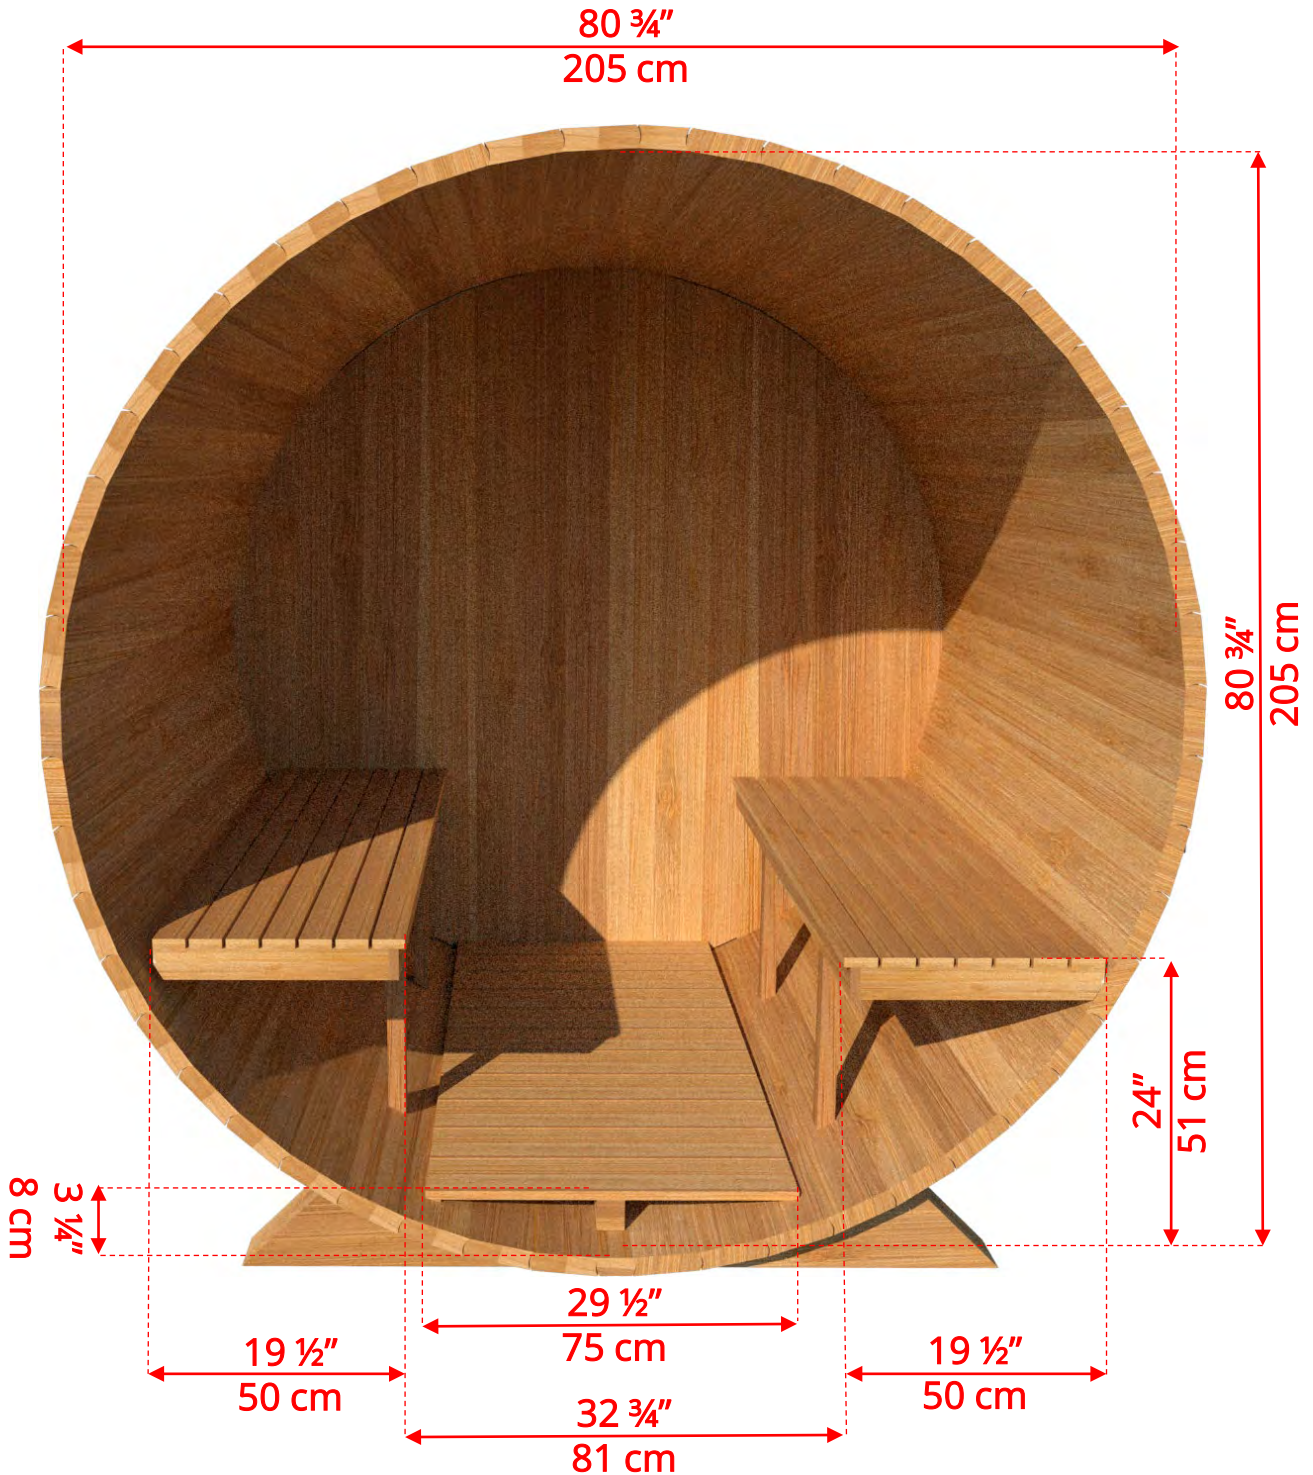

## 7'x8' (244cm) Barrel Sauna with Changeroom

## 7'x8' (244cm) Barrel Sauna with Changeroom

- *Standard bench layout shown with optional sauna floor*
  - *(product # 4020036)*