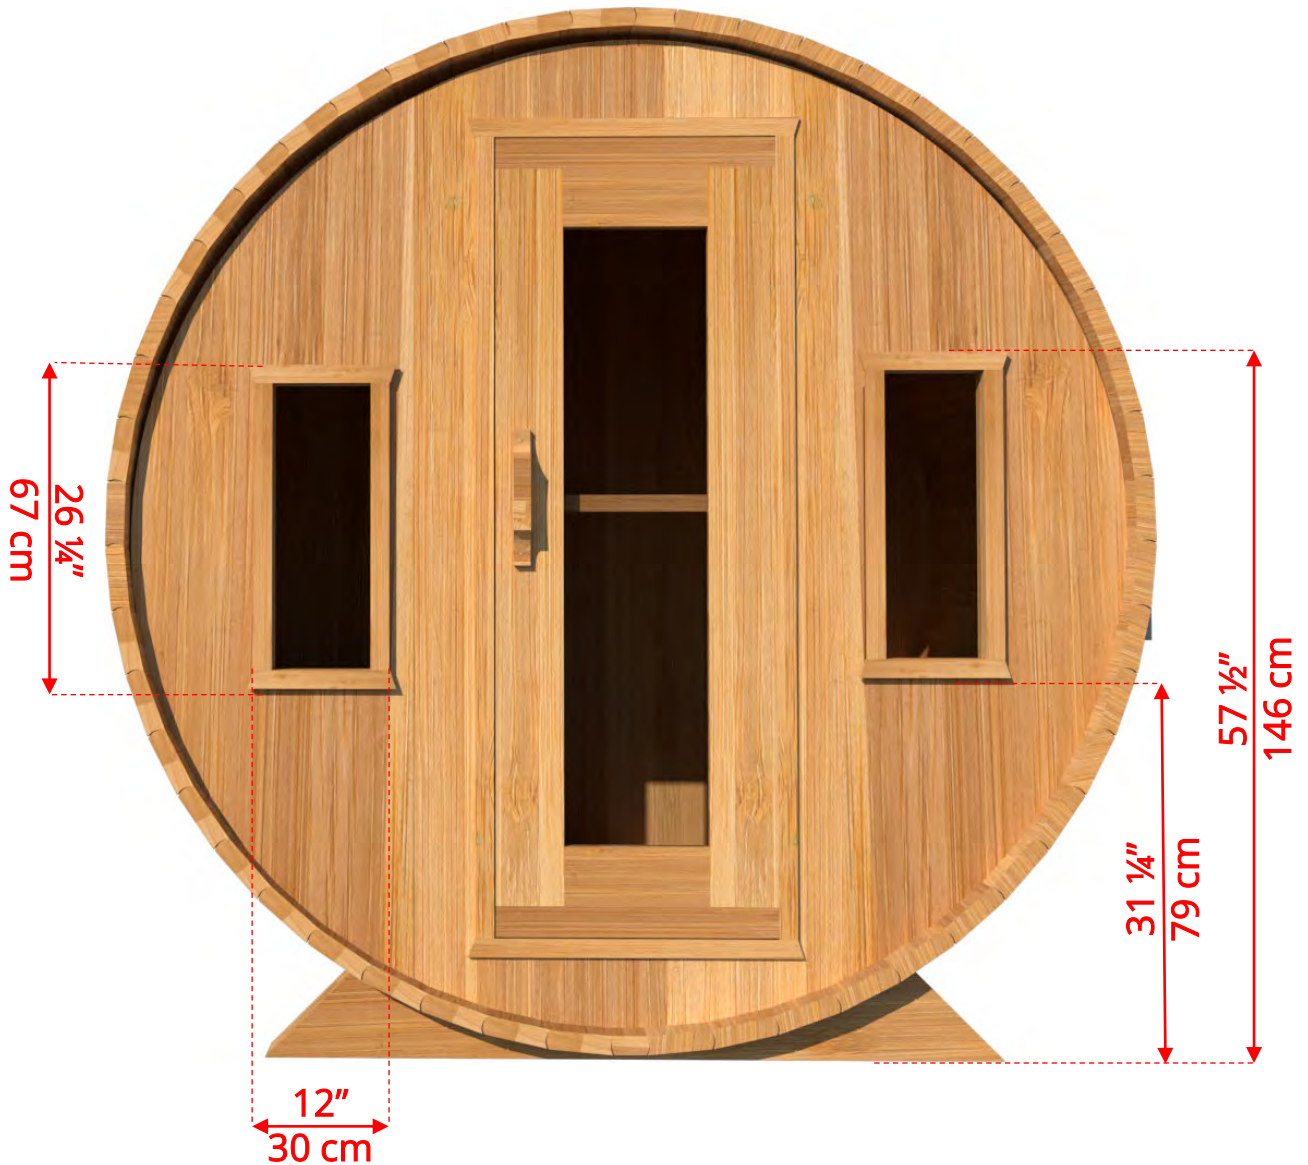

780C/782C

7'x8' (244cm) Barrel Sauna with Changeroom

W2
2 Windows in Front Wall

*Product W2 - 2 windows available on changeroom or back wall at same measurements as front wall