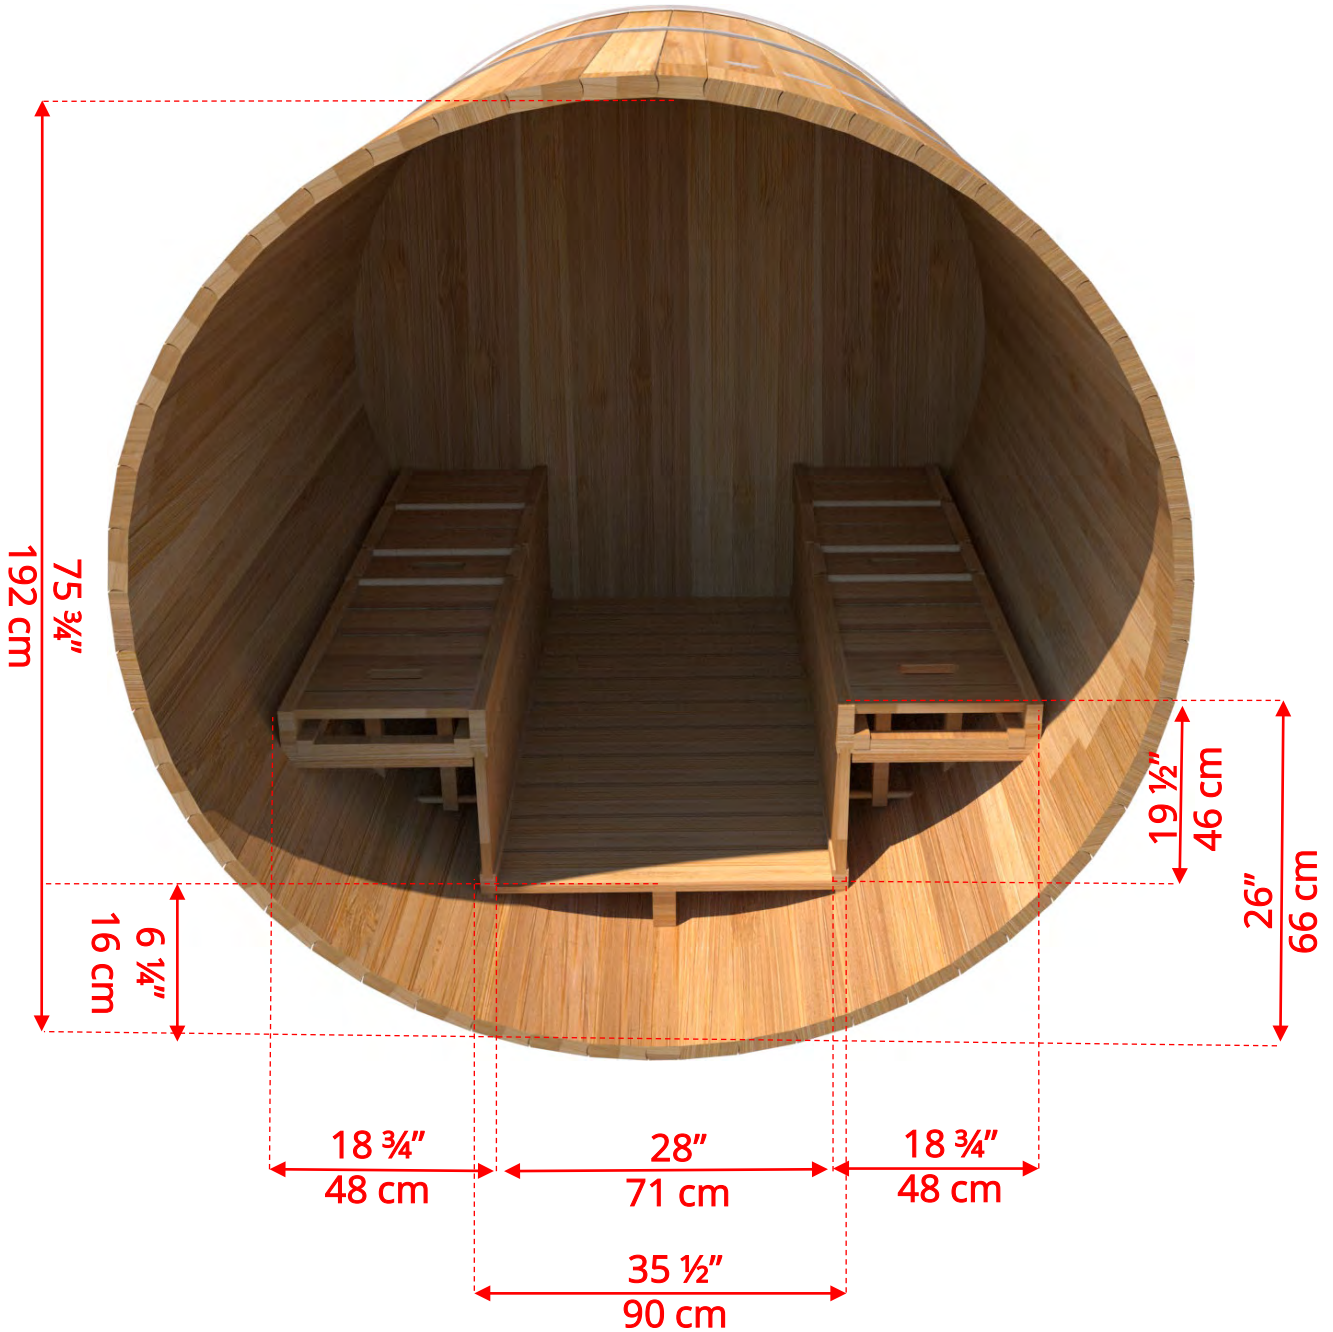

780C/782C 7'x8' (244cm) Barrel Sauna

78LLU
Lounge Sauna Benches