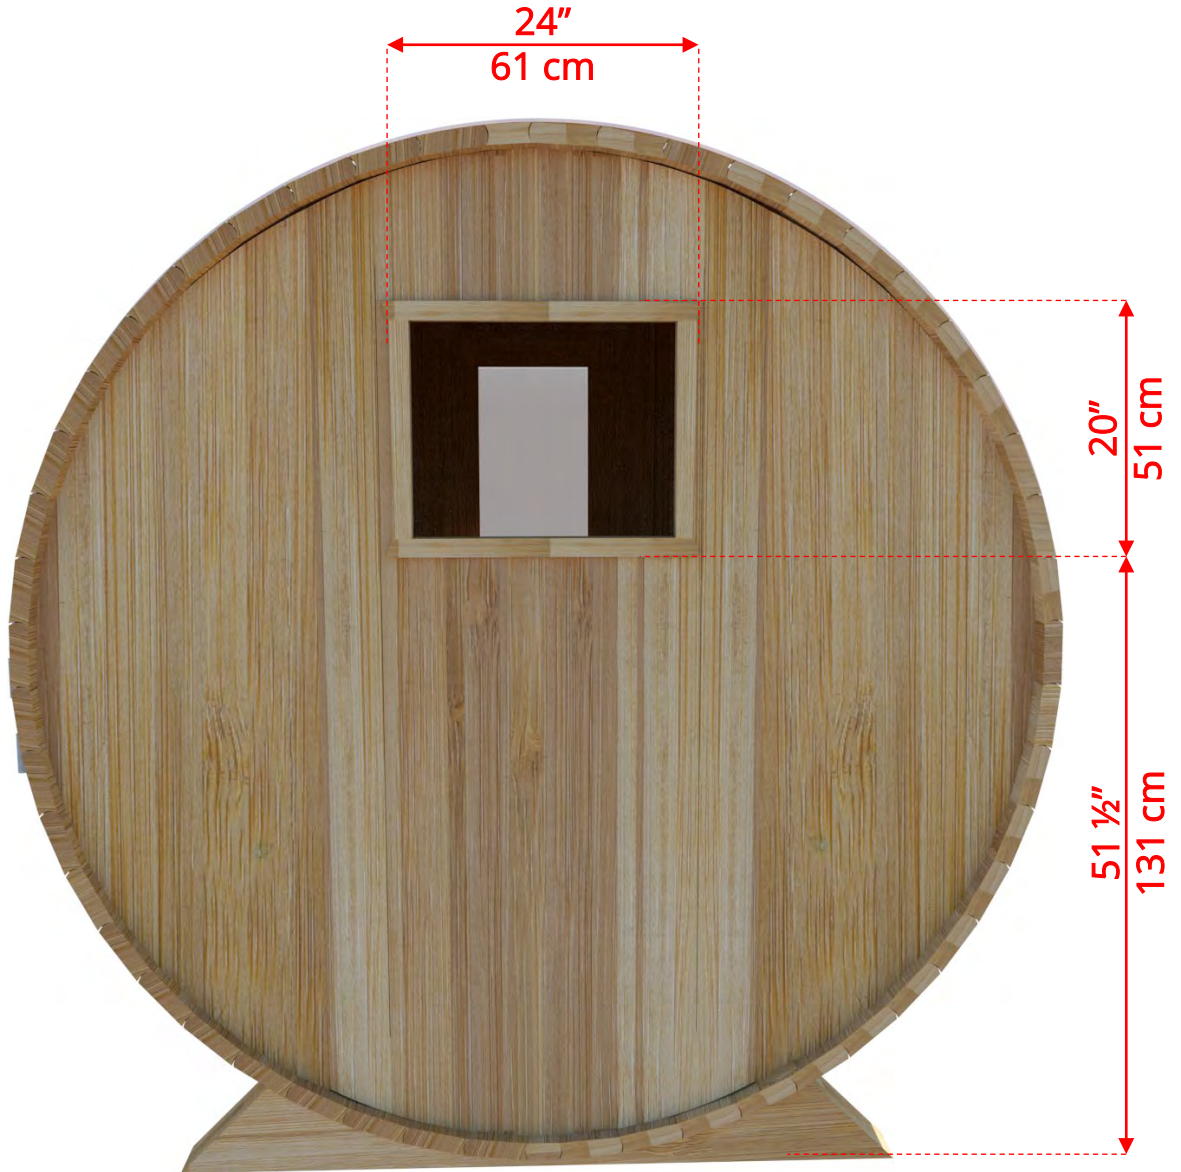

780C/782C

7'x8' (244cm) Barrel Sauna with Changeroom

W1
Rectangle Window in Back Wall