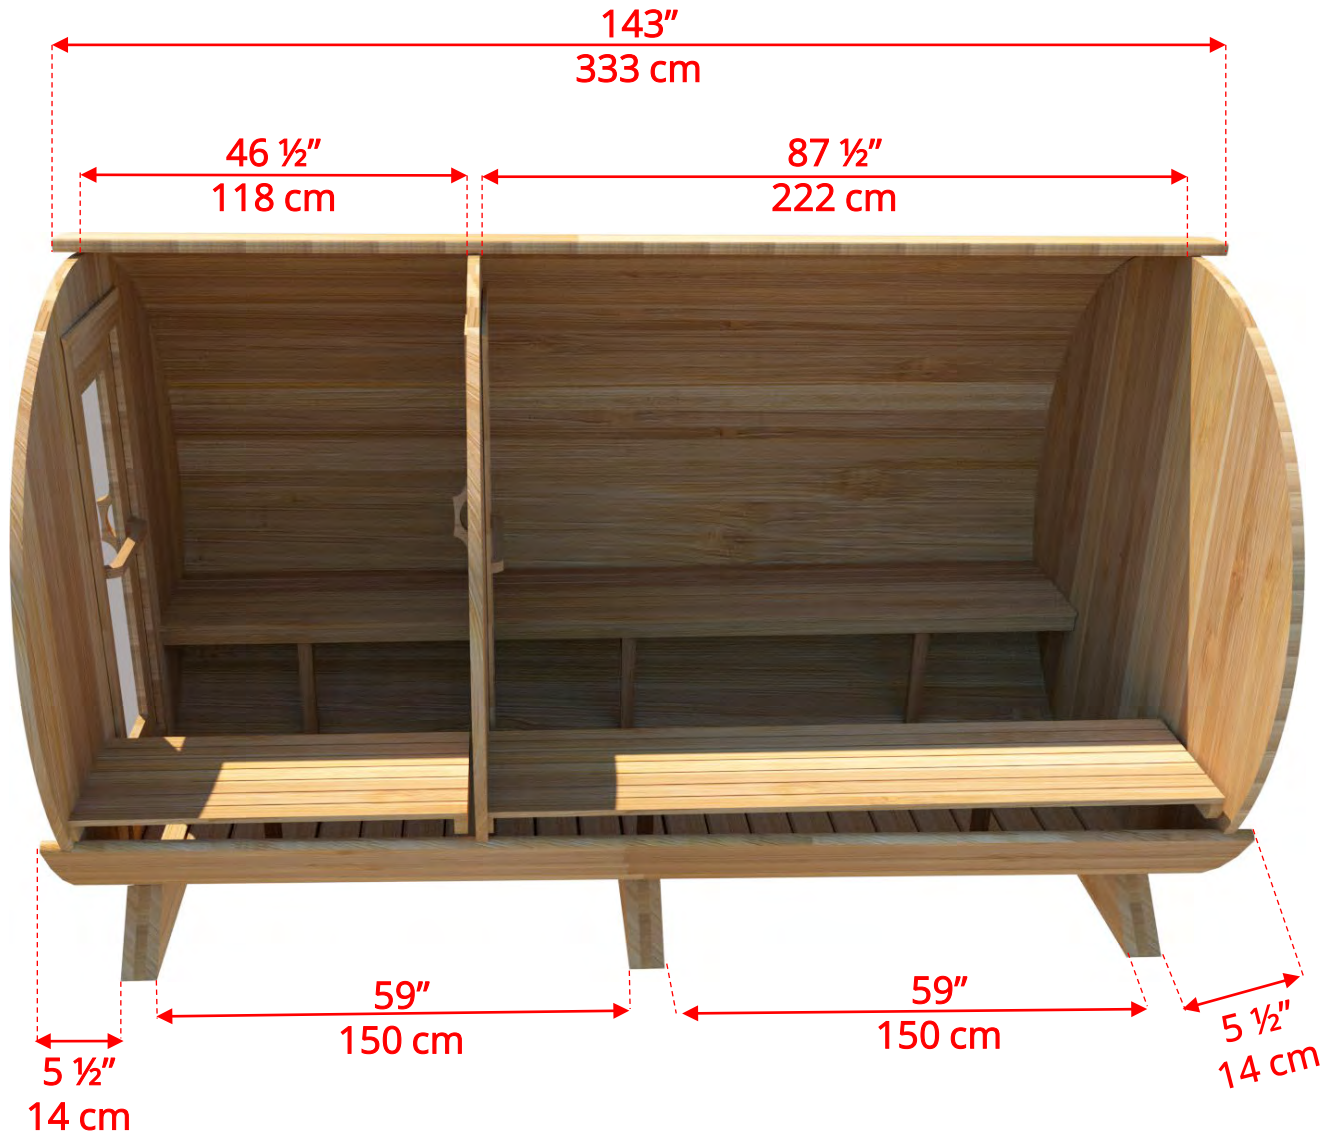

## 7'x8' (244cm) Barrel Sauna with Changeroom

## 7'x8' (244cm) Barrel Sauna with Changeroom

- *Standard bench layout shown with optional sauna floor*
  - *(product # 4020036)*

## 7'x8' (244cm) Barrel Sauna with Changeroom

W1  
Rectangle Window in Back Wall