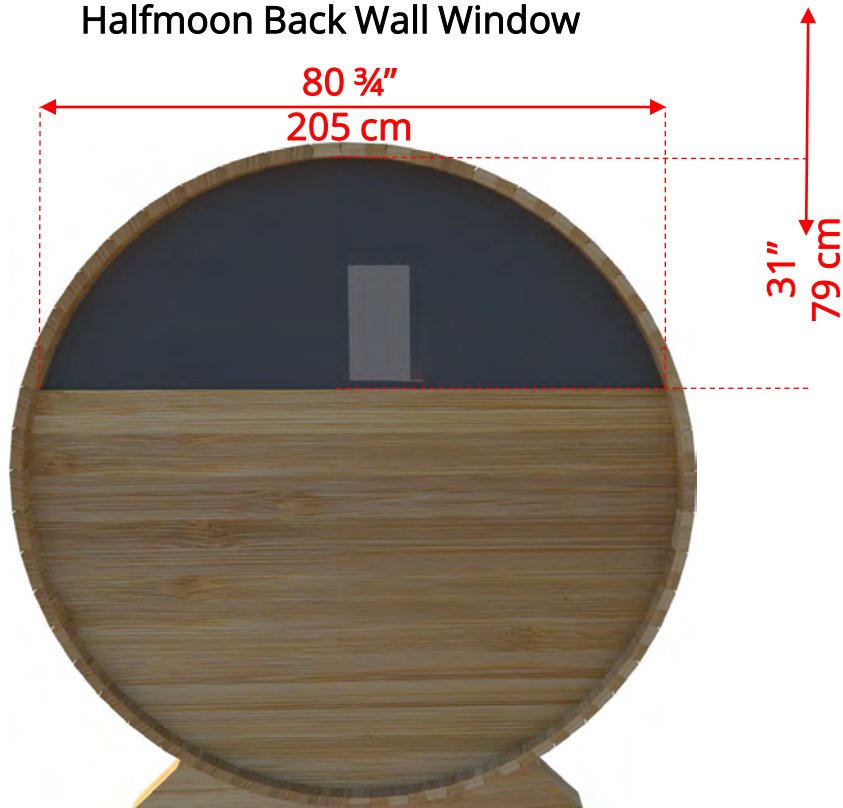

770C/772C

7'x7' (214cm) Barrel Sauna with Changeroom

7'x7' (214cm) Barrel Sauna with Changeroom

- *Standard bench layout shown with optional sauna floor*
 - *(product # 4020036)*

7'x7' (214cm) Barrel Sauna with Changeroom

770C/772C

7'x7' (214cm) Barrel Sauna with Changeroom

77SSU
Signature Sauna Benches

7'x7' (214cm) Barrel Sauna with Changeroom

77LLU
Lounge Sauna Benches

770C/772C

7'x7' (214cm) Barrel Sauna with Changeroom

W2
2 Windows in Front Wall

**Product W2 - 2 windows available on changerroom or back wall at same measurements as front wall*

770C/772C

7'x7' (214cm) Barrel Sauna with Changeroom

WHMF7
Halfmoon Front Wall Windows

WHMFB7
Halfmoon Back Wall Window

7'x7' (214cm) Barrel Sauna with Changeroom

W1
Rectangle Window in Back Wall

770C/772C

7'x7' (214cm) Barrel Sauna with Changeroom

SB210
Harvia M3 Wood Burning Heater

Please note - Drawing shows sauna room measurements only.