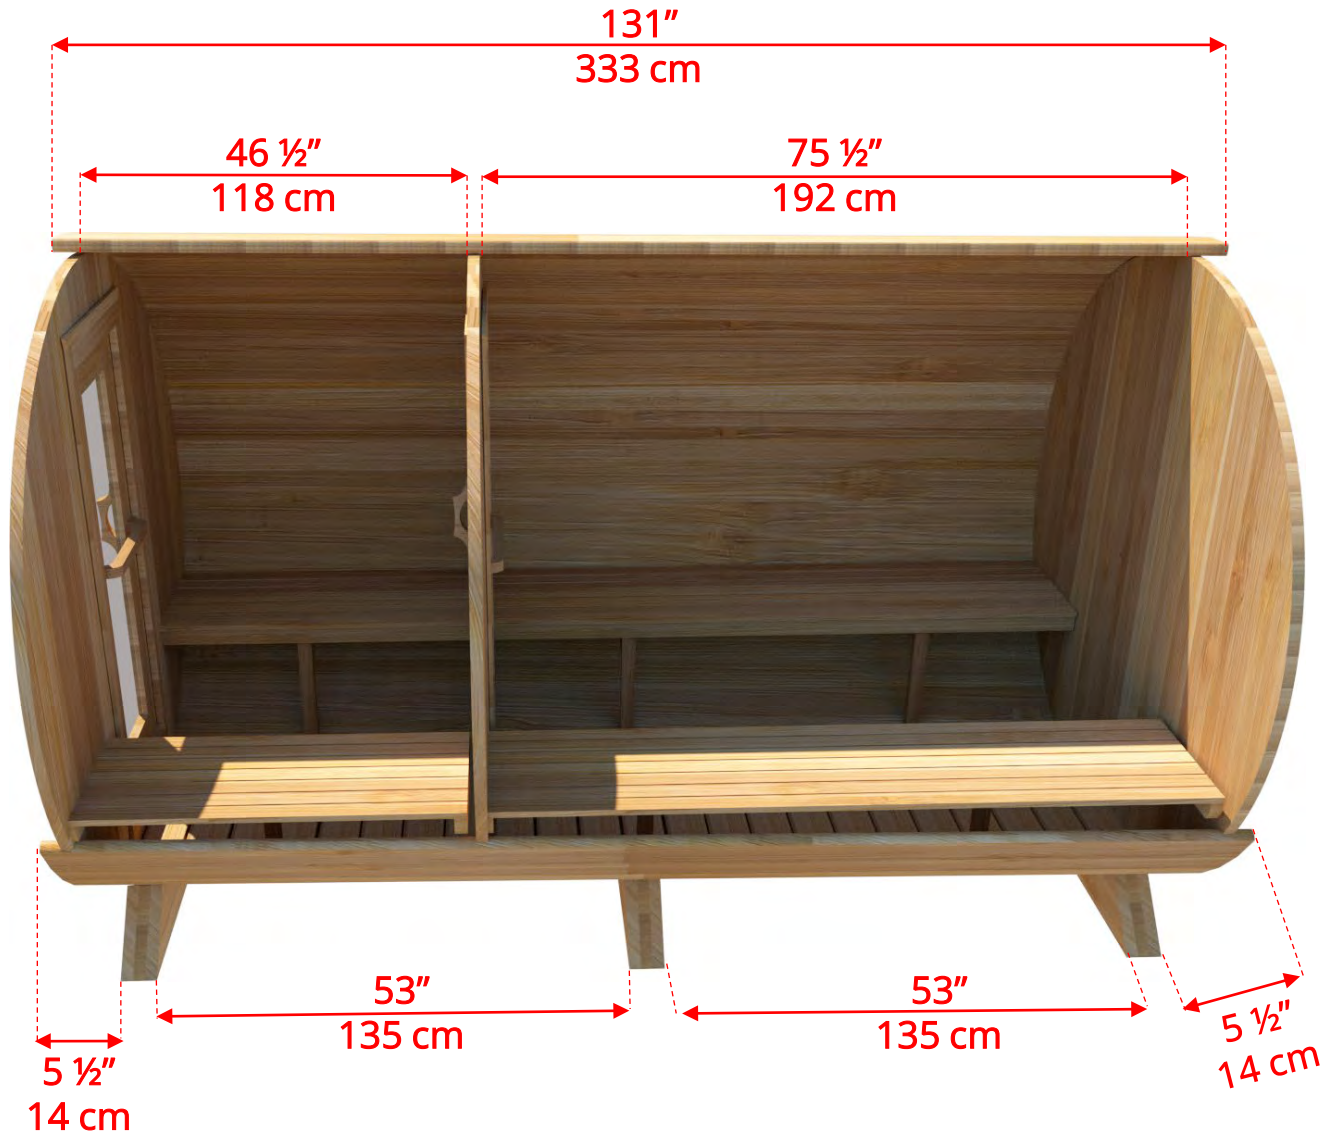

770C/772C

7'x7' (214cm) Barrel Sauna with Changeroom

7'x7' (214cm) Barrel Sauna with Changeroom

- *Standard bench layout shown with optional sauna floor*
 - *(product # 4020036)*

7'x7' (214cm) Barrel Sauna with Changeroom

770C/772C

7'x7' (214cm) Barrel Sauna with Changeroom

77SSU
Signature Sauna Benches

7'x7' (214cm) Barrel Sauna with Changeroom

77LLU
Lounge Sauna Benches

770C/772C

7'x7' (214cm) Barrel Sauna with Changeroom

W2
2 Windows in Front Wall

**Product W2 - 2 windows available on changerroom or back wall at same measurements as front wall*

770C/772C

7'x7' (214cm) Barrel Sauna with Changeroom

WHMF7
Halfmoon Front Wall Windows

WHMFB7
Halfmoon Back Wall Window

7'x7' (214cm) Barrel Sauna with Changeroom

W1
Rectangle Window in Back Wall

770C/772C

7'x7' (214cm) Barrel Sauna with Changeroom

SB210
Harvia M3 Wood Burning Heater

Please note - Drawing shows sauna room measurements only.