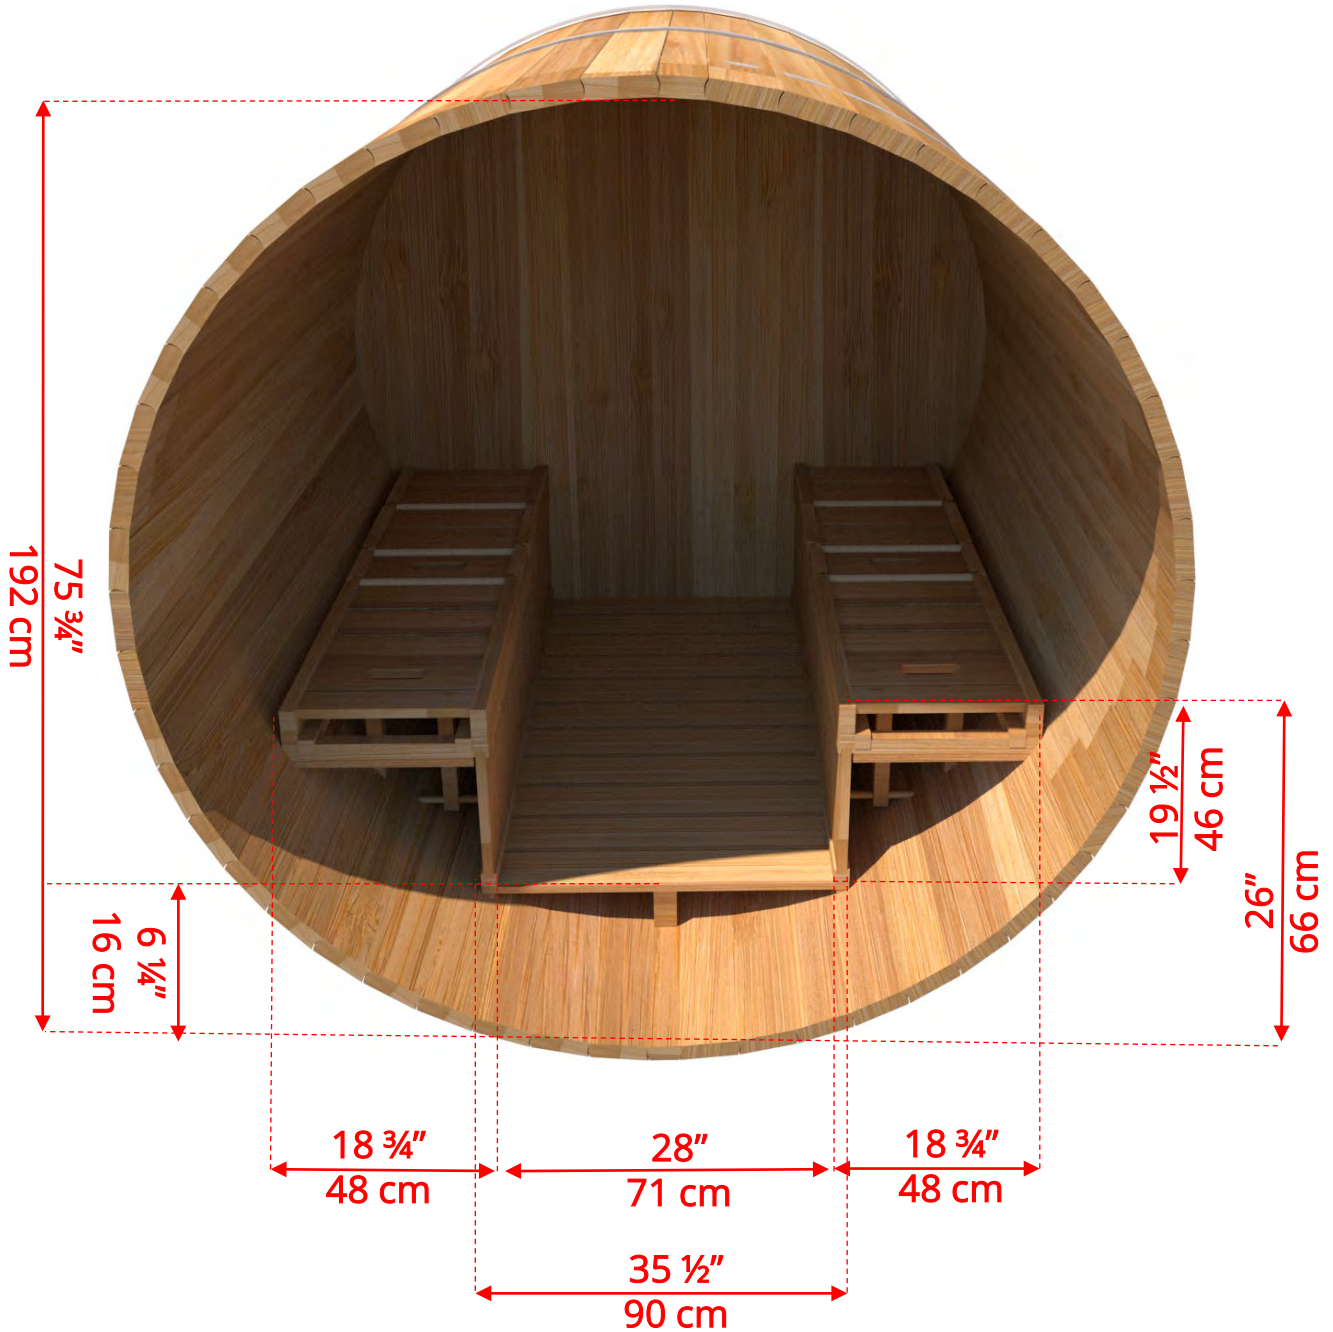

770C/772C

7'x7' (214cm) Barrel Sauna with Changeroom

7'x7' (214cm) Barrel Sauna with Changeroom

- *Standard bench layout shown with optional sauna floor*
 - *(product # 4020036)*

7'x7' (214cm) Barrel Sauna with Changeroom

770C/772C

7'x7' (214cm) Barrel Sauna with Changeroom

77SSU
Signature Sauna Benches

7'x7' (214cm) Barrel Sauna with Changeroom

77LLU
Lounge Sauna Benches

770C/772C

7'x7' (214cm) Barrel Sauna with Changeroom

W2
2 Windows in Front Wall

**Product W2 - 2 windows available on changerroom or back wall at same measurements as front wall*

770C/772C

7'x7' (214cm) Barrel Sauna with Changeroom

WHMF7
Halfmoon Front Wall Windows

WHMFB7
Halfmoon Back Wall Window

7'x7' (214cm) Barrel Sauna with Changeroom

W1
Rectangle Window in Back Wall

770C/772C

7'x7' (214cm) Barrel Sauna with Changeroom

SB210
Harvia M3 Wood Burning Heater

Please note - Drawing shows sauna room measurements only.