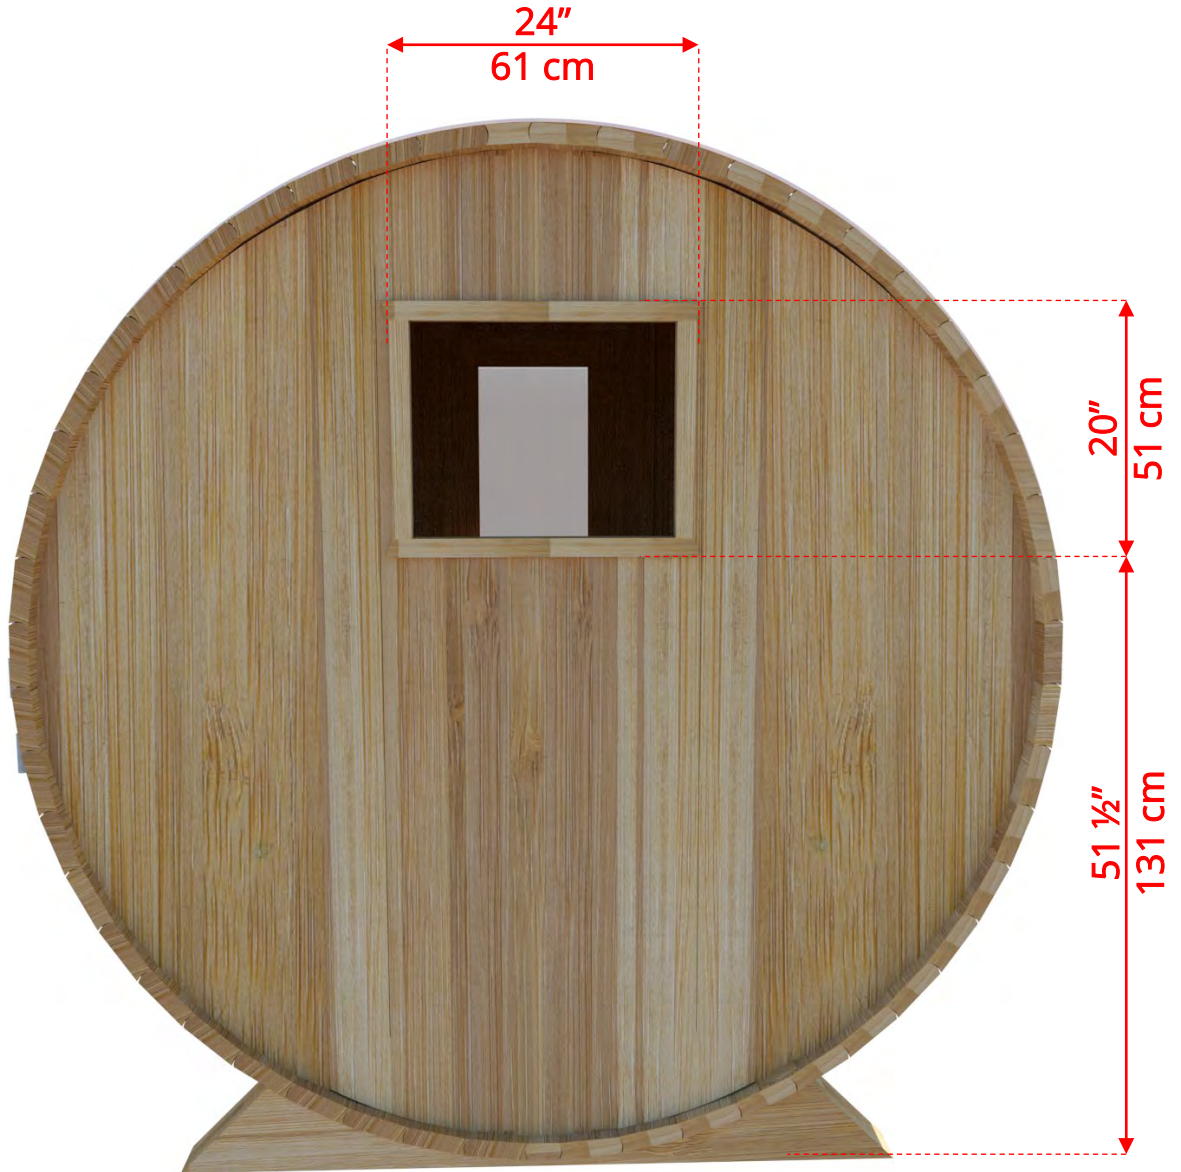

770C/772C

7'x7' (214cm) Barrel Sauna with Changeroom

7'x7' (214cm) Barrel Sauna with Changeroom

- *Standard bench layout shown with optional sauna floor*
 - *(product # 4020036)*

7'x7' (214cm) Barrel Sauna with Changeroom

770C/772C

7'x7' (214cm) Barrel Sauna with Changeroom

77SSU
Signature Sauna Benches

7'x7' (214cm) Barrel Sauna with Changeroom

77LLU
Lounge Sauna Benches

770C/772C

7'x7' (214cm) Barrel Sauna with Changeroom

W2
2 Windows in Front Wall

**Product W2 - 2 windows available on changerroom or back wall at same measurements as front wall*

770C/772C

7'x7' (214cm) Barrel Sauna with Changeroom

WHMF7
Halfmoon Front Wall Windows

WHMFB7
Halfmoon Back Wall Window

7'x7' (214cm) Barrel Sauna with Changeroom

W1
Rectangle Window in Back Wall

770C/772C

7'x7' (214cm) Barrel Sauna with Changeroom

SB210
Harvia M3 Wood Burning Heater

Please note - Drawing shows sauna room measurements only.