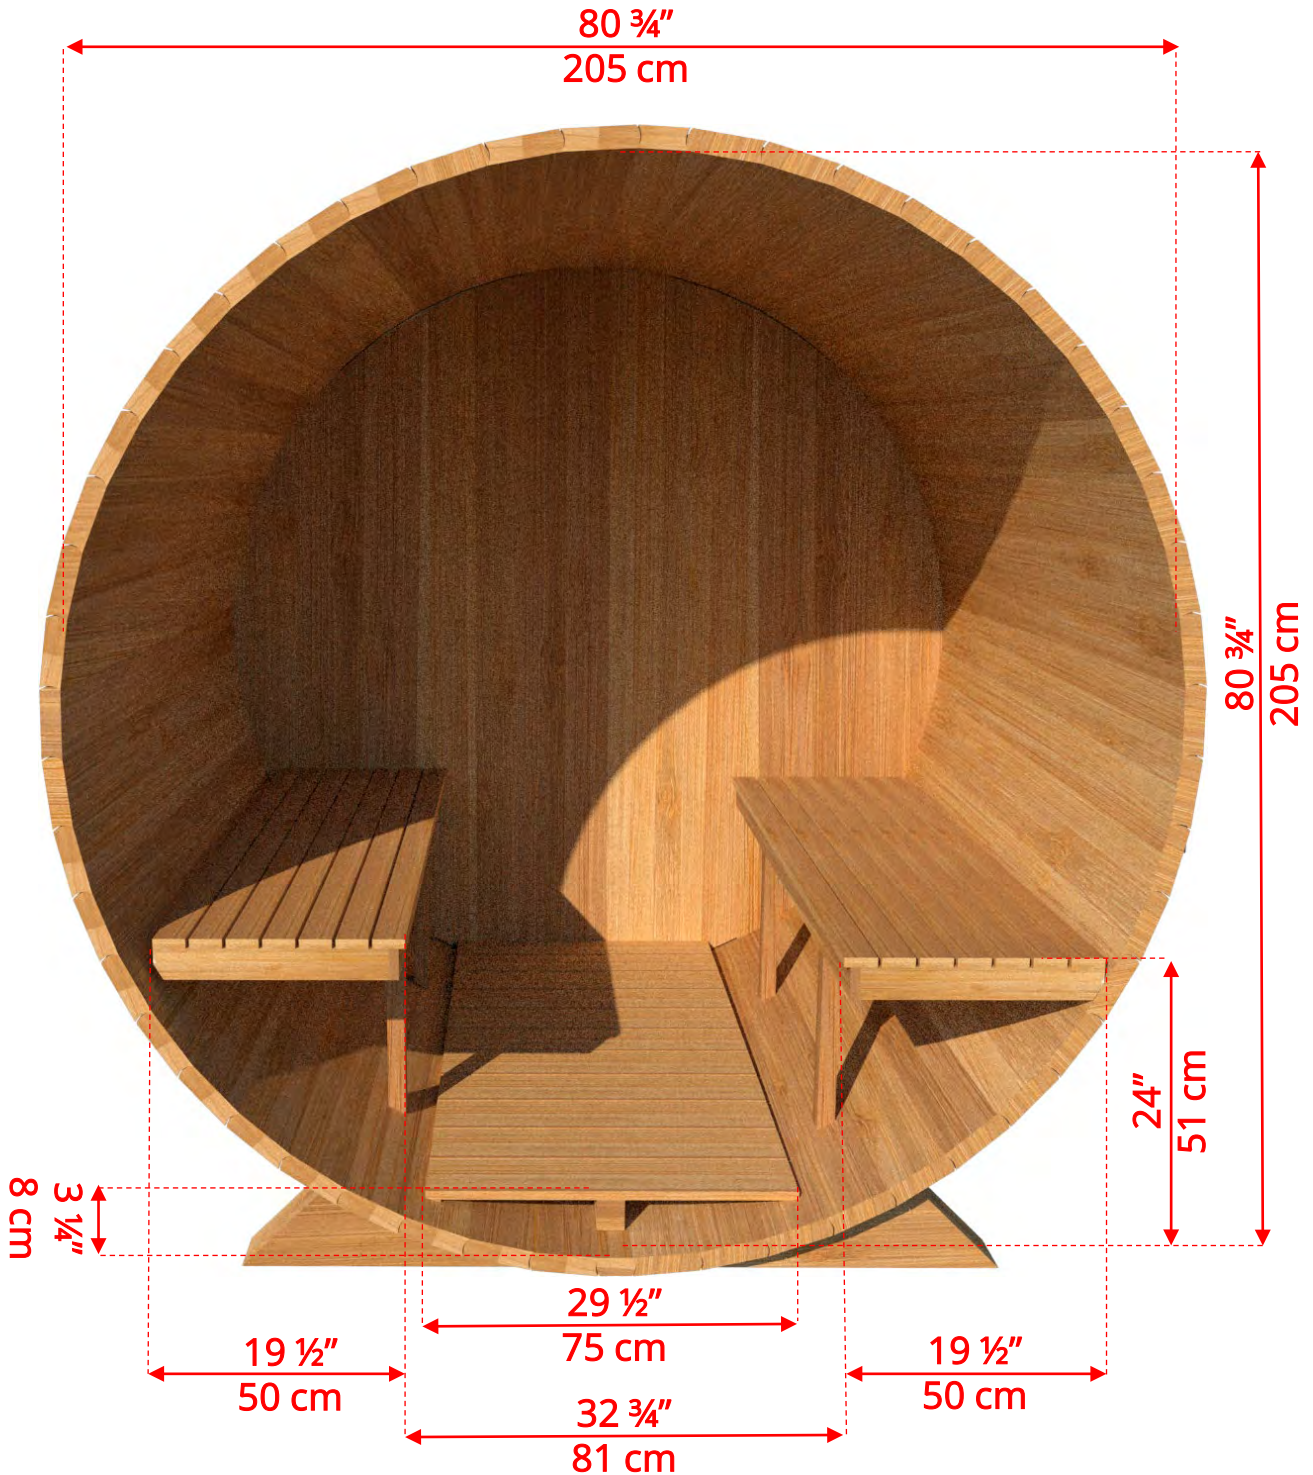

770C/772C

7'x7' (214cm) Barrel Sauna with Changeroom

7'x7' (214cm) Barrel Sauna with Changeroom

- *Standard bench layout shown with optional sauna floor*
 - *(product # 4020036)*

7'x7' (214cm) Barrel Sauna with Changeroom

770C/772C

7'x7' (214cm) Barrel Sauna with Changeroom

77SSU
Signature Sauna Benches

7'x7' (214cm) Barrel Sauna with Changeroom

77LLU
Lounge Sauna Benches

770C/772C

7'x7' (214cm) Barrel Sauna with Changeroom

W2
2 Windows in Front Wall

**Product W2 - 2 windows available on changerroom or back wall at same measurements as front wall*

770C/772C

7'x7' (214cm) Barrel Sauna with Changeroom

WHMF7
Halfmoon Front Wall Windows

WHMFB7
Halfmoon Back Wall Window

7'x7' (214cm) Barrel Sauna with Changeroom

W1
Rectangle Window in Back Wall

770C/772C

7'x7' (214cm) Barrel Sauna with Changeroom

SB210
Harvia M3 Wood Burning Heater

Please note - Drawing shows sauna room measurements only.