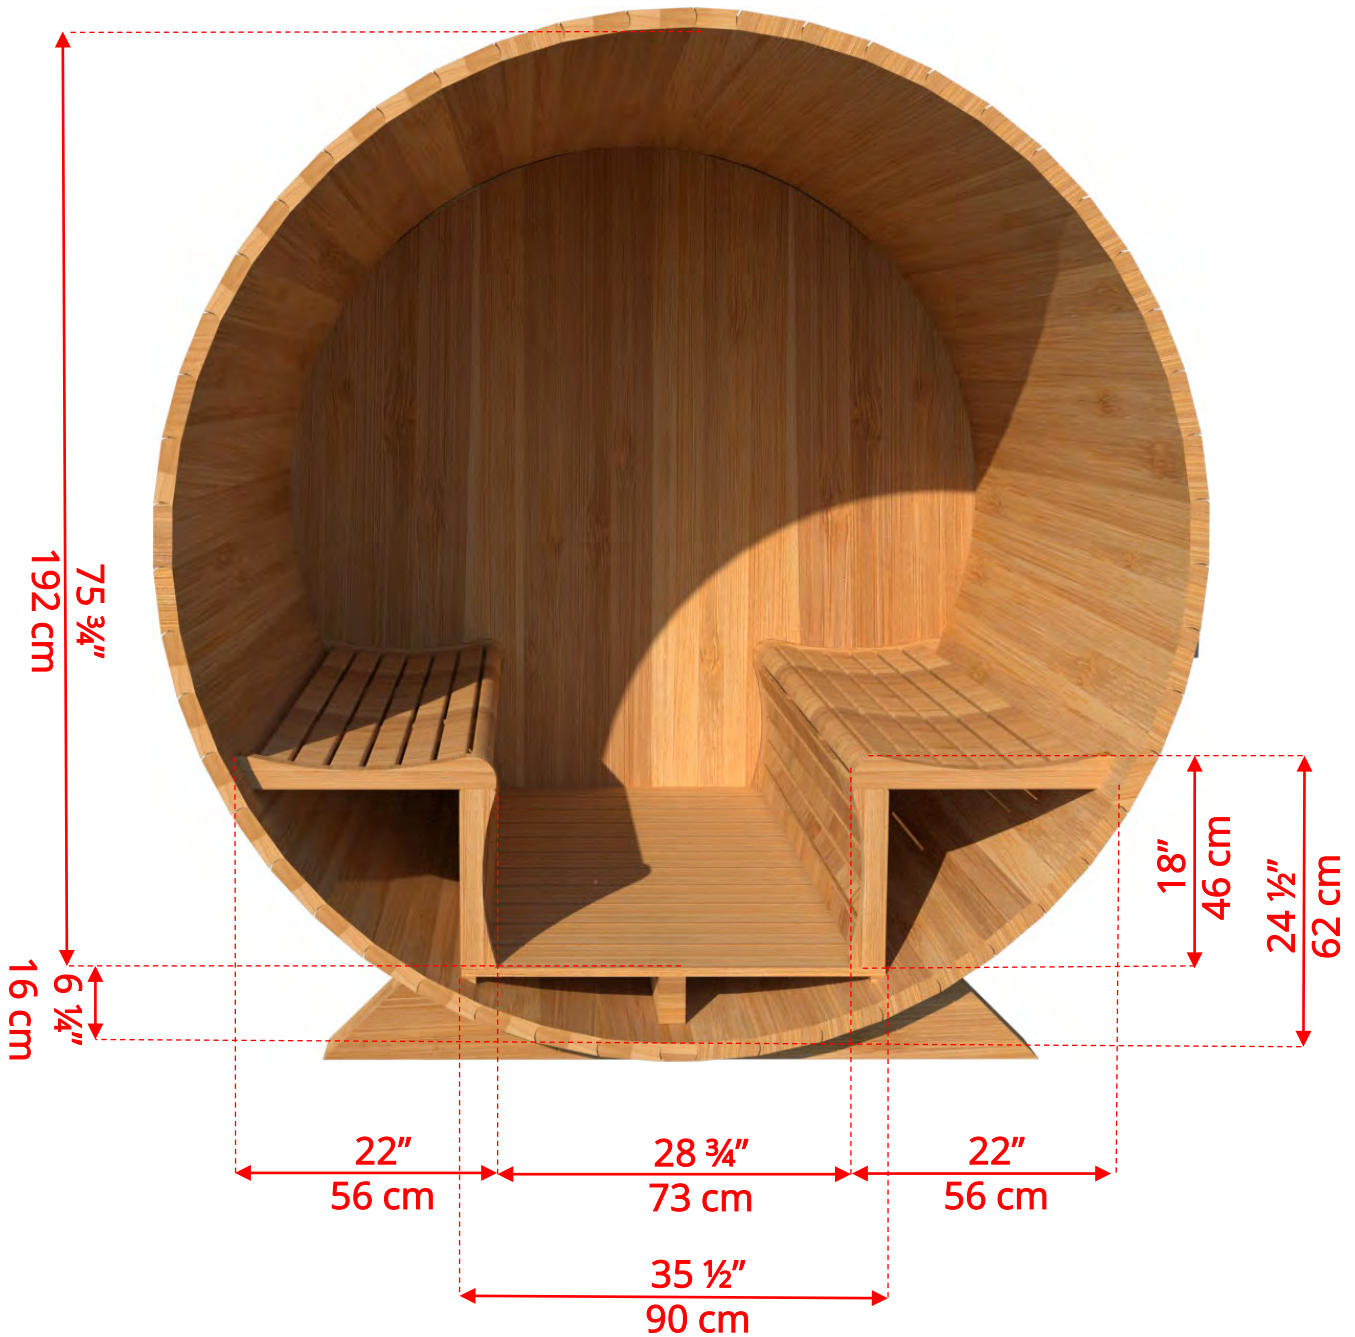

770C/772C

7'x7' (214cm) Barrel Sauna with Changeroom

7'x7' (214cm) Barrel Sauna with Changeroom

- *Standard bench layout shown with optional sauna floor*
 - *(product # 4020036)*

7'x7' (214cm) Barrel Sauna with Changeroom

770C/772C

7'x7' (214cm) Barrel Sauna with Changeroom

77SSU
Signature Sauna Benches

7'x7' (214cm) Barrel Sauna with Changeroom

77LLU
Lounge Sauna Benches

770C/772C

7'x7' (214cm) Barrel Sauna with Changeroom

W2
2 Windows in Front Wall

**Product W2 - 2 windows available on changerroom or back wall at same measurements as front wall*

770C/772C

7'x7' (214cm) Barrel Sauna with Changeroom

WHMF7
Halfmoon Front Wall Windows

WHMFB7
Halfmoon Back Wall Window

7'x7' (214cm) Barrel Sauna with Changeroom

W1
Rectangle Window in Back Wall

770C/772C

7'x7' (214cm) Barrel Sauna with Changeroom

SB210
Harvia M3 Wood Burning Heater

Please note - Drawing shows sauna room measurements only.