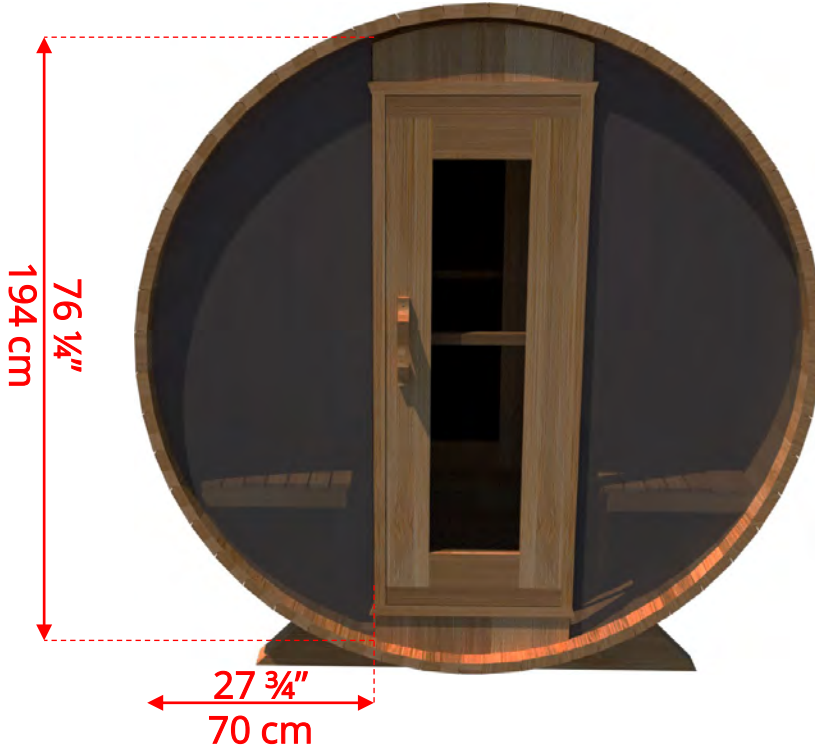

770C/772C

7'x7' (214cm) Barrel Sauna with Changeroom

7'x7' (214cm) Barrel Sauna with Changeroom

- *Standard bench layout shown with optional sauna floor*
 - *(product # 4020036)*

7'x7' (214cm) Barrel Sauna with Changeroom

770C/772C

7'x7' (214cm) Barrel Sauna with Changeroom

77SSU
Signature Sauna Benches

7'x7' (214cm) Barrel Sauna with Changeroom

77LLU
Lounge Sauna Benches

770C/772C

7'x7' (214cm) Barrel Sauna with Changeroom

W2
2 Windows in Front Wall

**Product W2 - 2 windows available on changerroom or back wall at same measurements as front wall*

770C/772C

7'x7' (214cm) Barrel Sauna with Changeroom

WHMF7
Halfmoon Front Wall Windows

WHMFB7
Halfmoon Back Wall Window

7'x7' (214cm) Barrel Sauna with Changeroom

W1
Rectangle Window in Back Wall

770C/772C

7'x7' (214cm) Barrel Sauna with Changeroom

SB210
Harvia M3 Wood Burning Heater

Please note - Drawing shows sauna room measurements only.