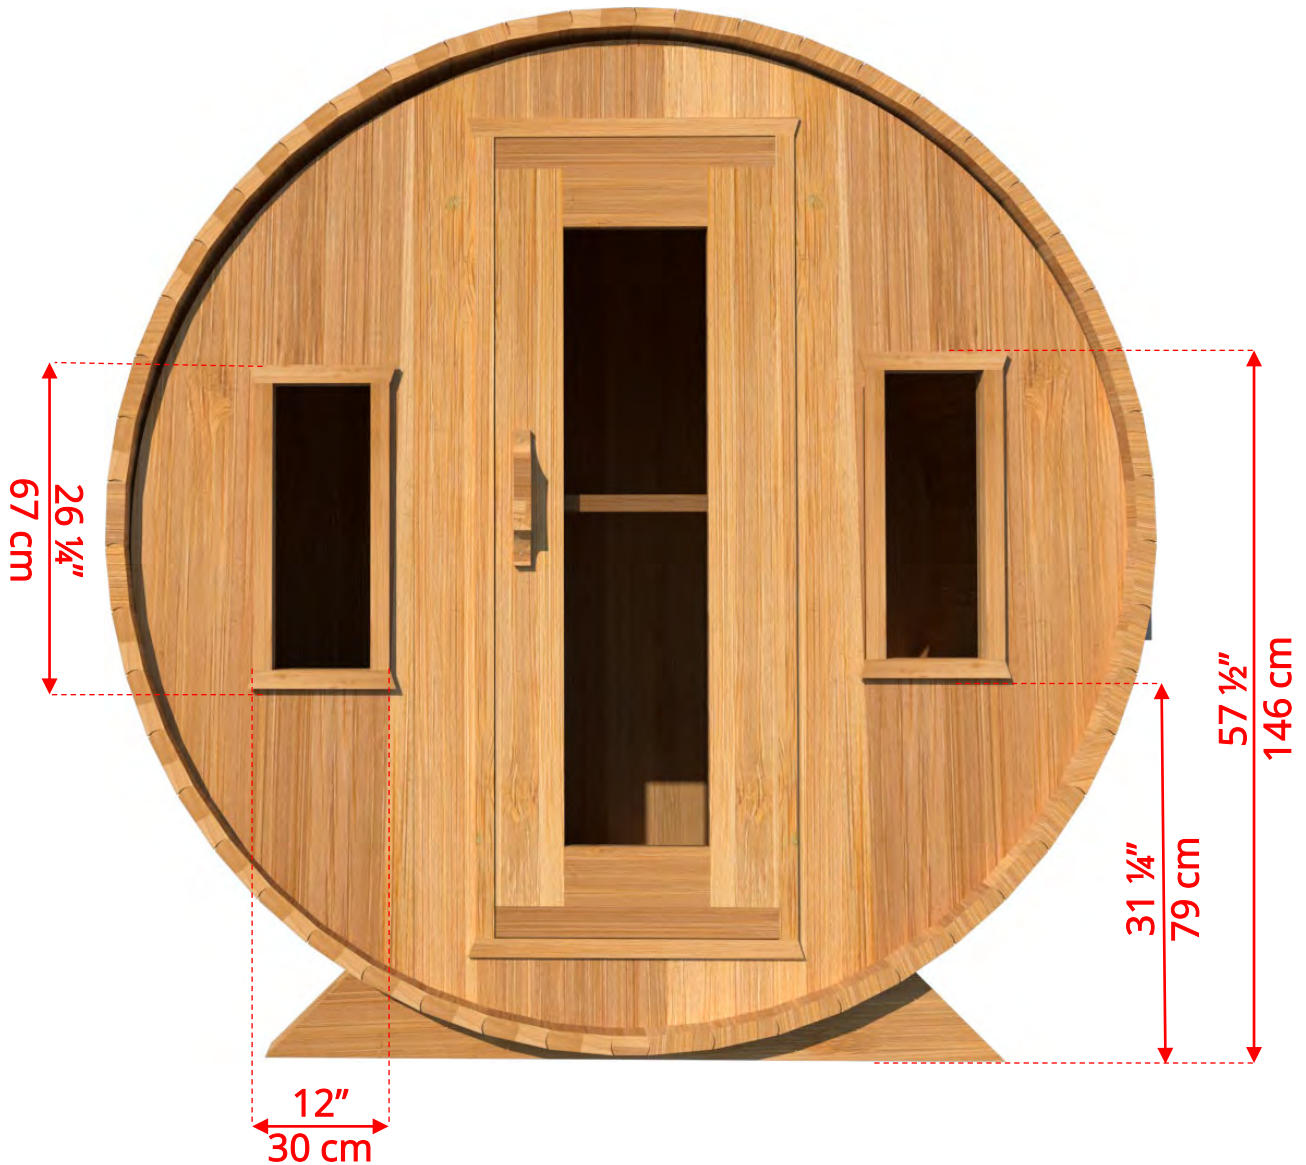

770C/772C

7'x7' (214cm) Barrel Sauna with Changeroom

7'x7' (214cm) Barrel Sauna with Changeroom

- *Standard bench layout shown with optional sauna floor*
 - *(product # 4020036)*

7'x7' (214cm) Barrel Sauna with Changeroom

770C/772C

7'x7' (214cm) Barrel Sauna with Changeroom

77SSU
Signature Sauna Benches

7'x7' (214cm) Barrel Sauna with Changeroom

77LLU
Lounge Sauna Benches

770C/772C

7'x7' (214cm) Barrel Sauna with Changeroom

W2
2 Windows in Front Wall

**Product W2 - 2 windows available on changerroom or back wall at same measurements as front wall*

770C/772C

7'x7' (214cm) Barrel Sauna with Changeroom

WHMF7
Halfmoon Front Wall Windows

WHMFB7
Halfmoon Back Wall Window

7'x7' (214cm) Barrel Sauna with Changeroom

W1
Rectangle Window in Back Wall

770C/772C

7'x7' (214cm) Barrel Sauna with Changeroom

SB210
Harvia M3 Wood Burning Heater

Please note - Drawing shows sauna room measurements only.