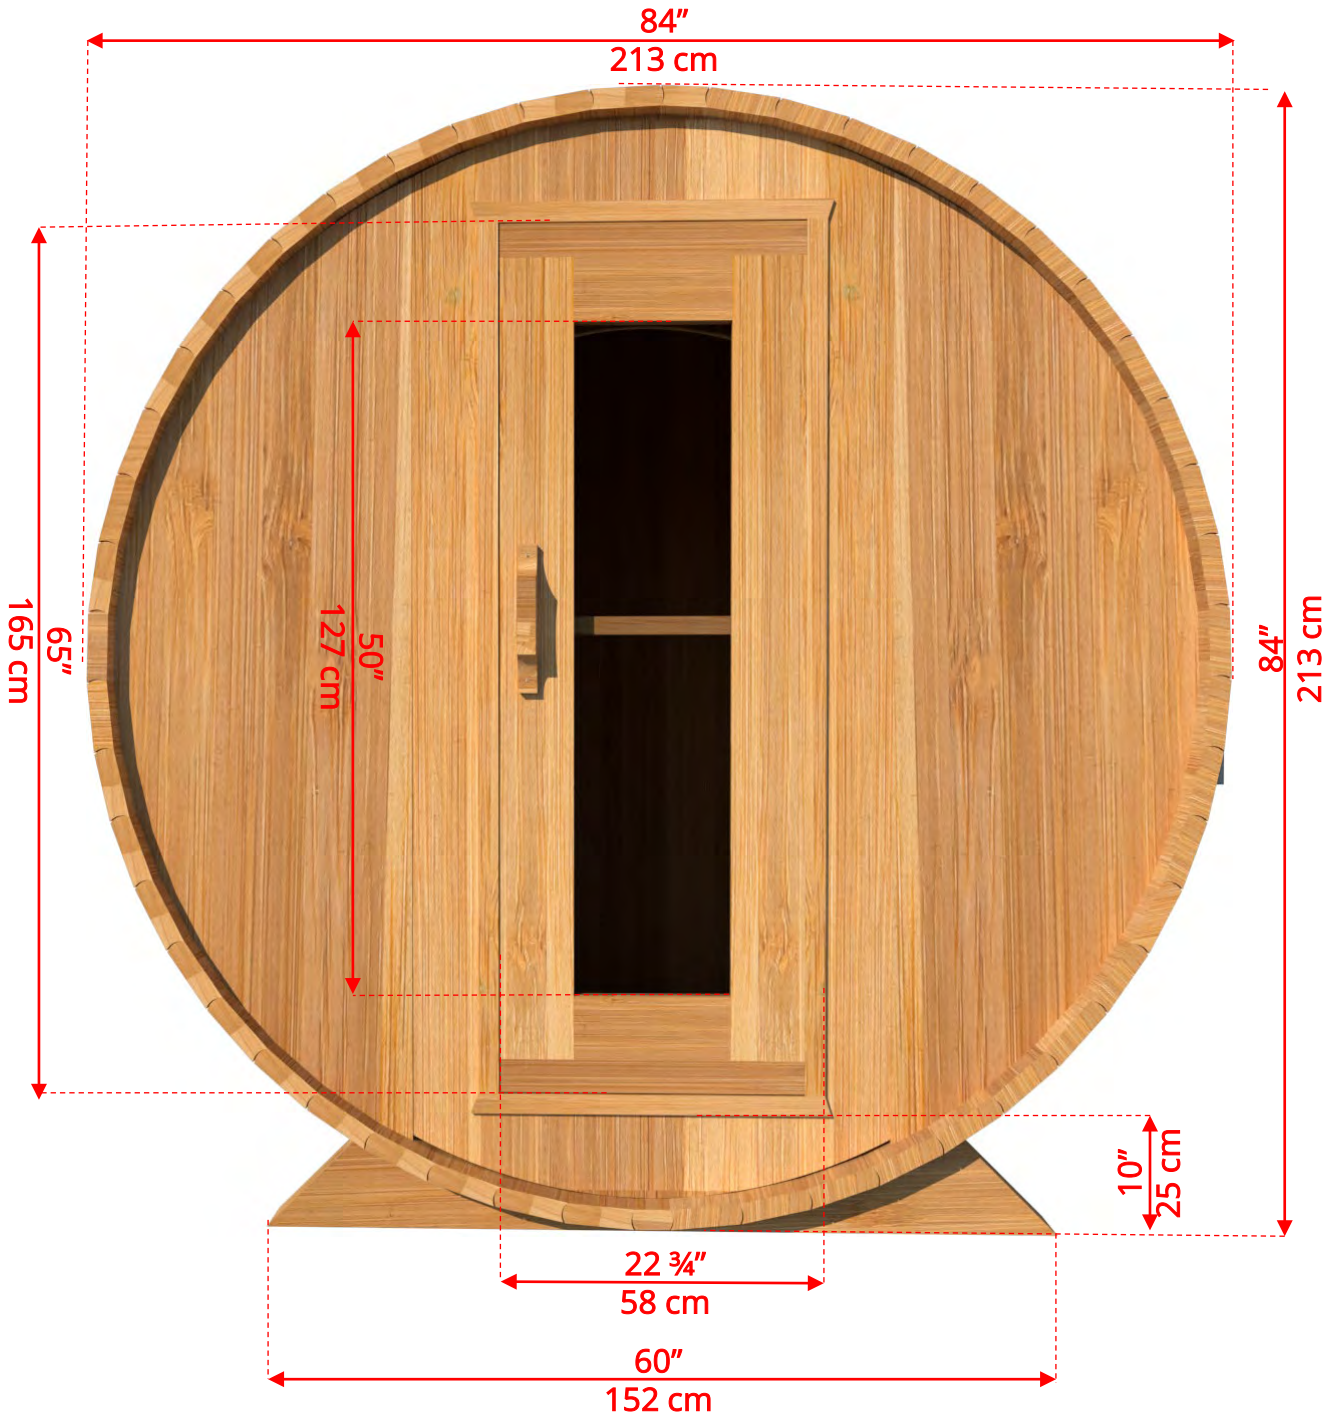

770C/772C

7'x7' (214cm) Barrel Sauna with Changeroom

7'x7' (214cm) Barrel Sauna with Changeroom

- *Standard bench layout shown with optional sauna floor*
 - *(product # 4020036)*

7'x7' (214cm) Barrel Sauna with Changeroom

770C/772C

7'x7' (214cm) Barrel Sauna with Changeroom

77SSU
Signature Sauna Benches

7'x7' (214cm) Barrel Sauna with Changeroom

77LLU
Lounge Sauna Benches

770C/772C

7'x7' (214cm) Barrel Sauna with Changeroom

W2
2 Windows in Front Wall

**Product W2 - 2 windows available on changerroom or back wall at same measurements as front wall*

770C/772C

7'x7' (214cm) Barrel Sauna with Changeroom

WHMF7
Halfmoon Front Wall Windows

WHMFB7
Halfmoon Back Wall Window

7'x7' (214cm) Barrel Sauna with Changeroom

W1
Rectangle Window in Back Wall

770C/772C

7'x7' (214cm) Barrel Sauna with Changeroom

SB210
Harvia M3 Wood Burning Heater

Please note - Drawing shows sauna room measurements only.