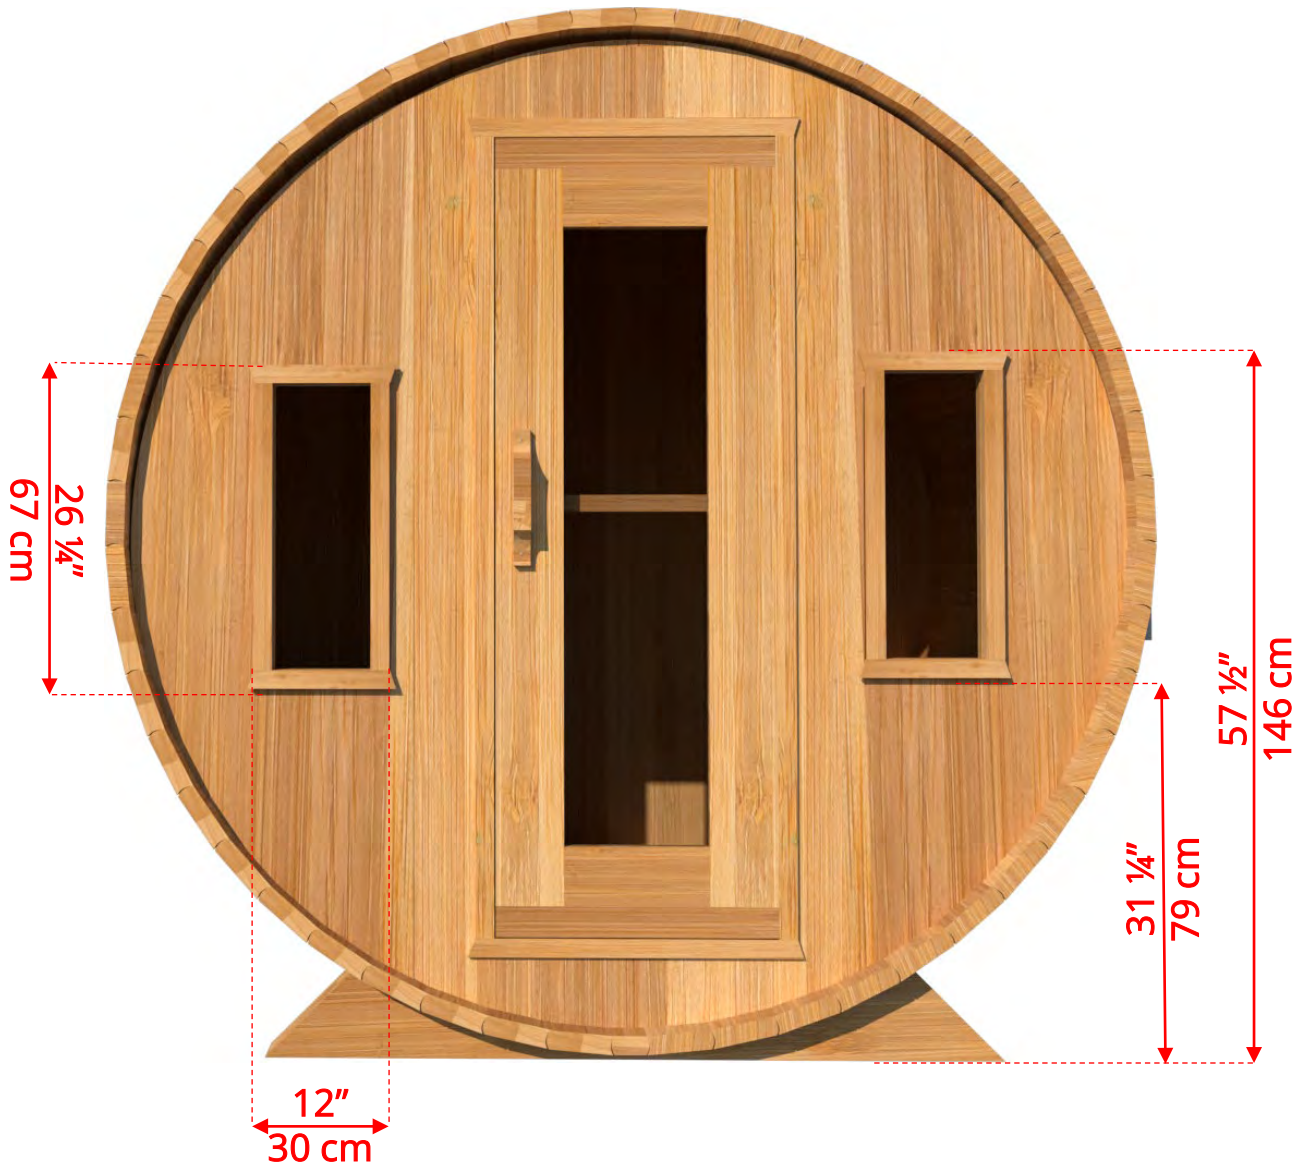

760C/762C

7'x6' (182cm) Barrel Sauna with Changeroom

760C/762C

7'x6' (182cm) Barrel Sauna with Changeroom

760C/762C

7'x6' (182cm) Barrel Sauna with Changeroom

760C/762C

7'x6' (182cm) Barrel Sauna with Changeroom

76SSU
Signature Sauna Benches

760C/762C

7'x6' (182cm) Barrel Sauna with Changeroom

W2
2 Windows in Front Wall

**Product W2 - 2 windows available on changeroom or back wall at same measurements as front wall*

760C/762C

7'x6' (182cm) Barrel Sauna with Changeroom

WHMF7

Halfmoon Front Wall Windows

WHMFB7

Halfmoon Back Wall Window

7'x6' (182cm) Barrel Sauna with Changeroom

W1
Rectangle Window in Back Wall