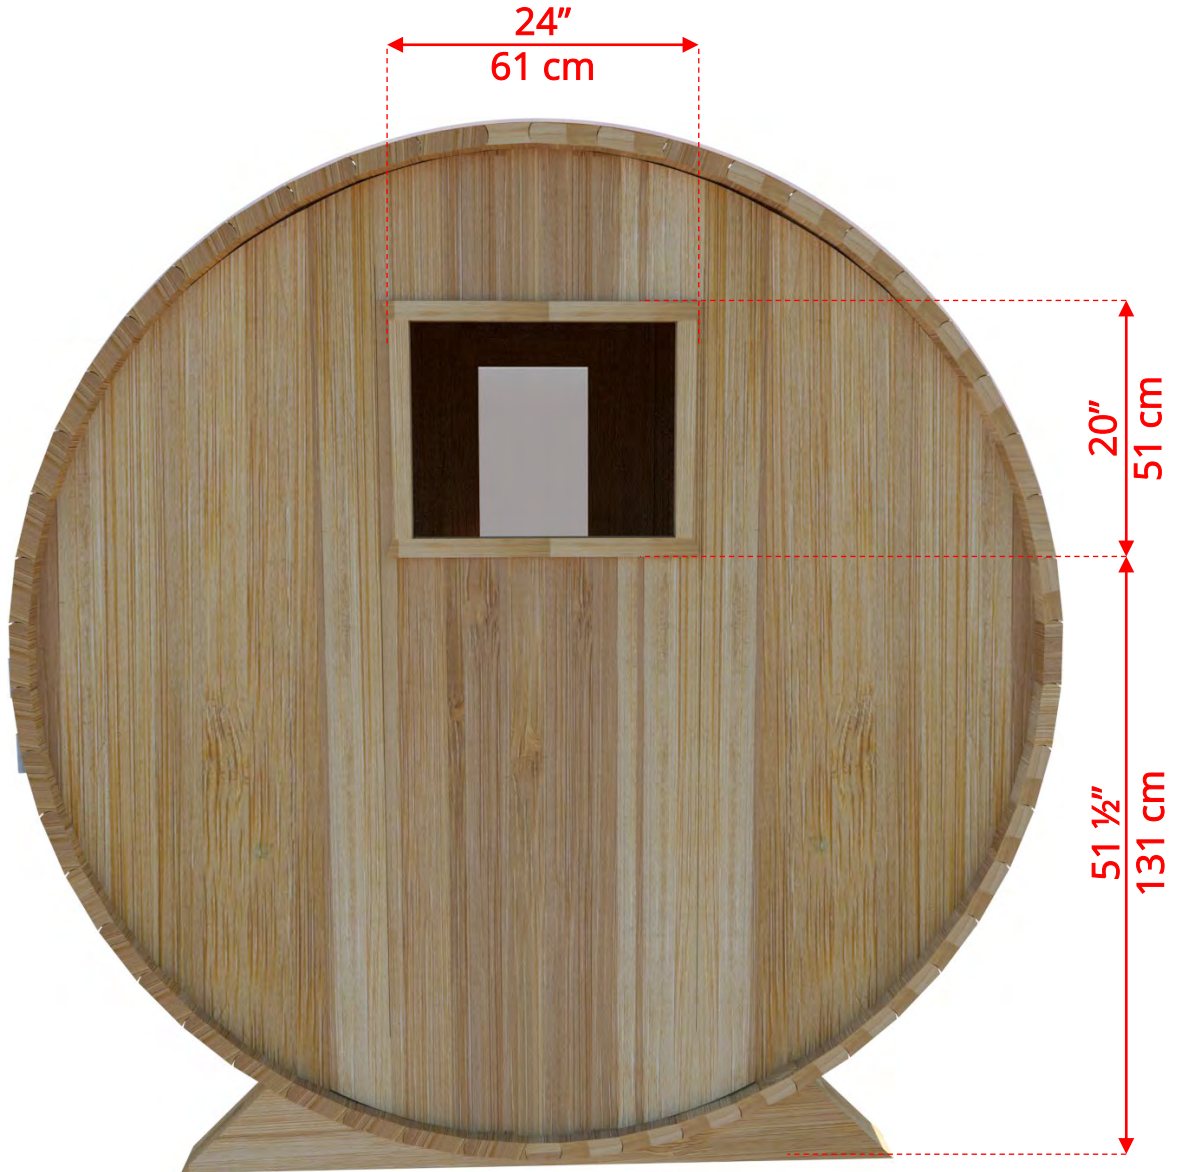

760C/762C

7'x6' (182cm) Barrel Sauna with Changeroom

760C/762C

7'x6' (182cm) Barrel Sauna with Changeroom

760C/762C

7'x6' (182cm) Barrel Sauna with Changeroom

760C/762C

7'x6' (182cm) Barrel Sauna with Changeroom

76SSU
Signature Sauna Benches

760C/762C

7'x6' (182cm) Barrel Sauna with Changeroom

W2
2 Windows in Front Wall

**Product W2 - 2 windows available on changeroom or back wall at same measurements as front wall*

760C/762C

7'x6' (182cm) Barrel Sauna with Changeroom

WHMF7

Halfmoon Front Wall Windows

WHMFB7

Halfmoon Back Wall Window

7'x6' (182cm) Barrel Sauna with Changeroom

W1
Rectangle Window in Back Wall

760C/762C

7'x6' (182cm) Barrel Sauna with Changeroom

SB210
Harvia M3 Wood Burning Heater

Please note - Drawing shows sauna room measurements only.