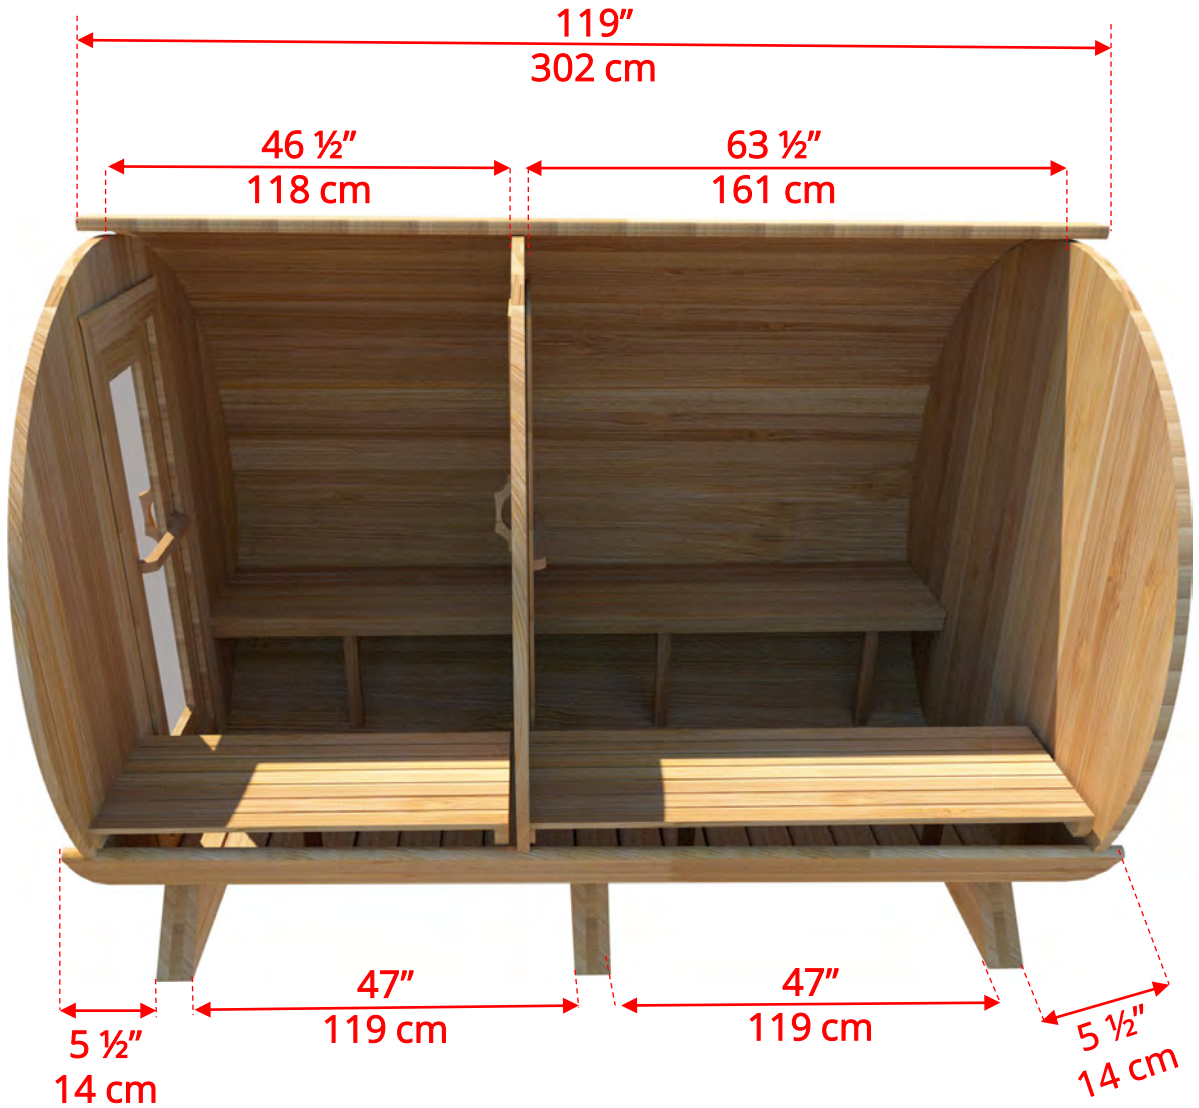

760C/762C

7'x6' (182cm) Barrel Sauna with Changeroom

760C/762C

7'x6' (182cm) Barrel Sauna with Changeroom

760C/762C

7'x6' (182cm) Barrel Sauna with Changeroom

760C/762C

7'x6' (182cm) Barrel Sauna with Changeroom

76SSU
Signature Sauna Benches

760C/762C

7'x6' (182cm) Barrel Sauna with Changeroom

W2
2 Windows in Front Wall

**Product W2 - 2 windows available on changeroom or back wall at same measurements as front wall*

760C/762C

7'x6' (182cm) Barrel Sauna with Changeroom

WHMF7

Halfmoon Front Wall Windows

WHMFB7

Halfmoon Back Wall Window

7'x6' (182cm) Barrel Sauna with Changeroom

W1
Rectangle Window in Back Wall

760C/762C

7'x6' (182cm) Barrel Sauna with Changeroom

SB210
Harvia M3 Wood Burning Heater

Please note - Drawing shows sauna room measurements only.