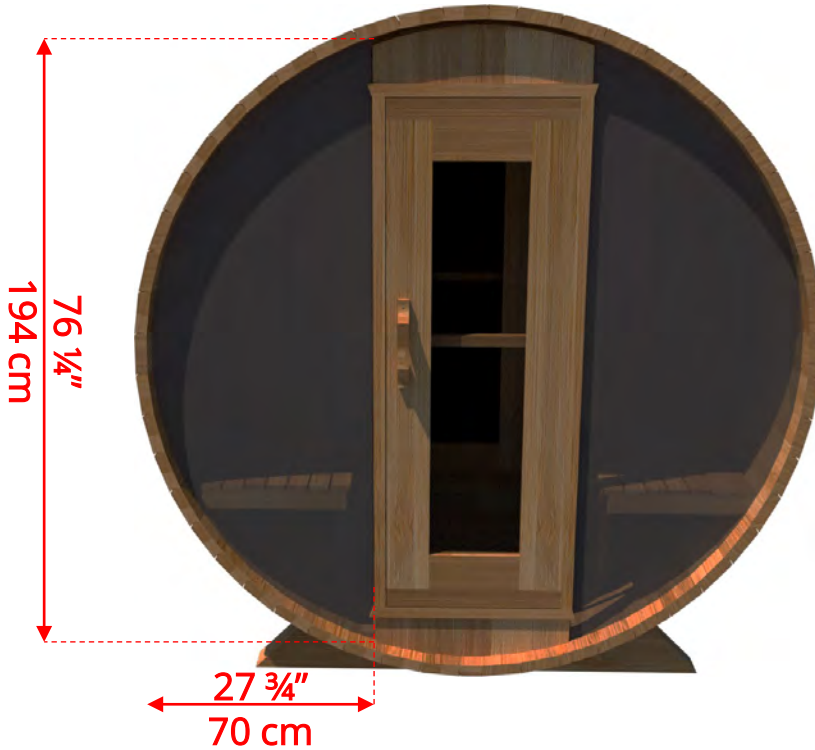

760C/762C

7'x6' (182cm) Barrel Sauna with Changeroom

760C/762C

7'x6' (182cm) Barrel Sauna with Changeroom

760C/762C

7'x6' (182cm) Barrel Sauna with Changeroom

760C/762C

7'x6' (182cm) Barrel Sauna with Changeroom

76SSU
Signature Sauna Benches

760C/762C

7'x6' (182cm) Barrel Sauna with Changeroom

W2
2 Windows in Front Wall

**Product W2 - 2 windows available on changeroom or back wall at same measurements as front wall*

760C/762C

7'x6' (182cm) Barrel Sauna with Changeroom

WHMF7

Halfmoon Front Wall Windows

WHMFB7

Halfmoon Back Wall Window

7'x6' (182cm) Barrel Sauna with Changeroom

W1
Rectangle Window in Back Wall

760C/762C

7'x6' (182cm) Barrel Sauna with Changeroom

SB210
Harvia M3 Wood Burning Heater

Please note - Drawing shows sauna room measurements only.