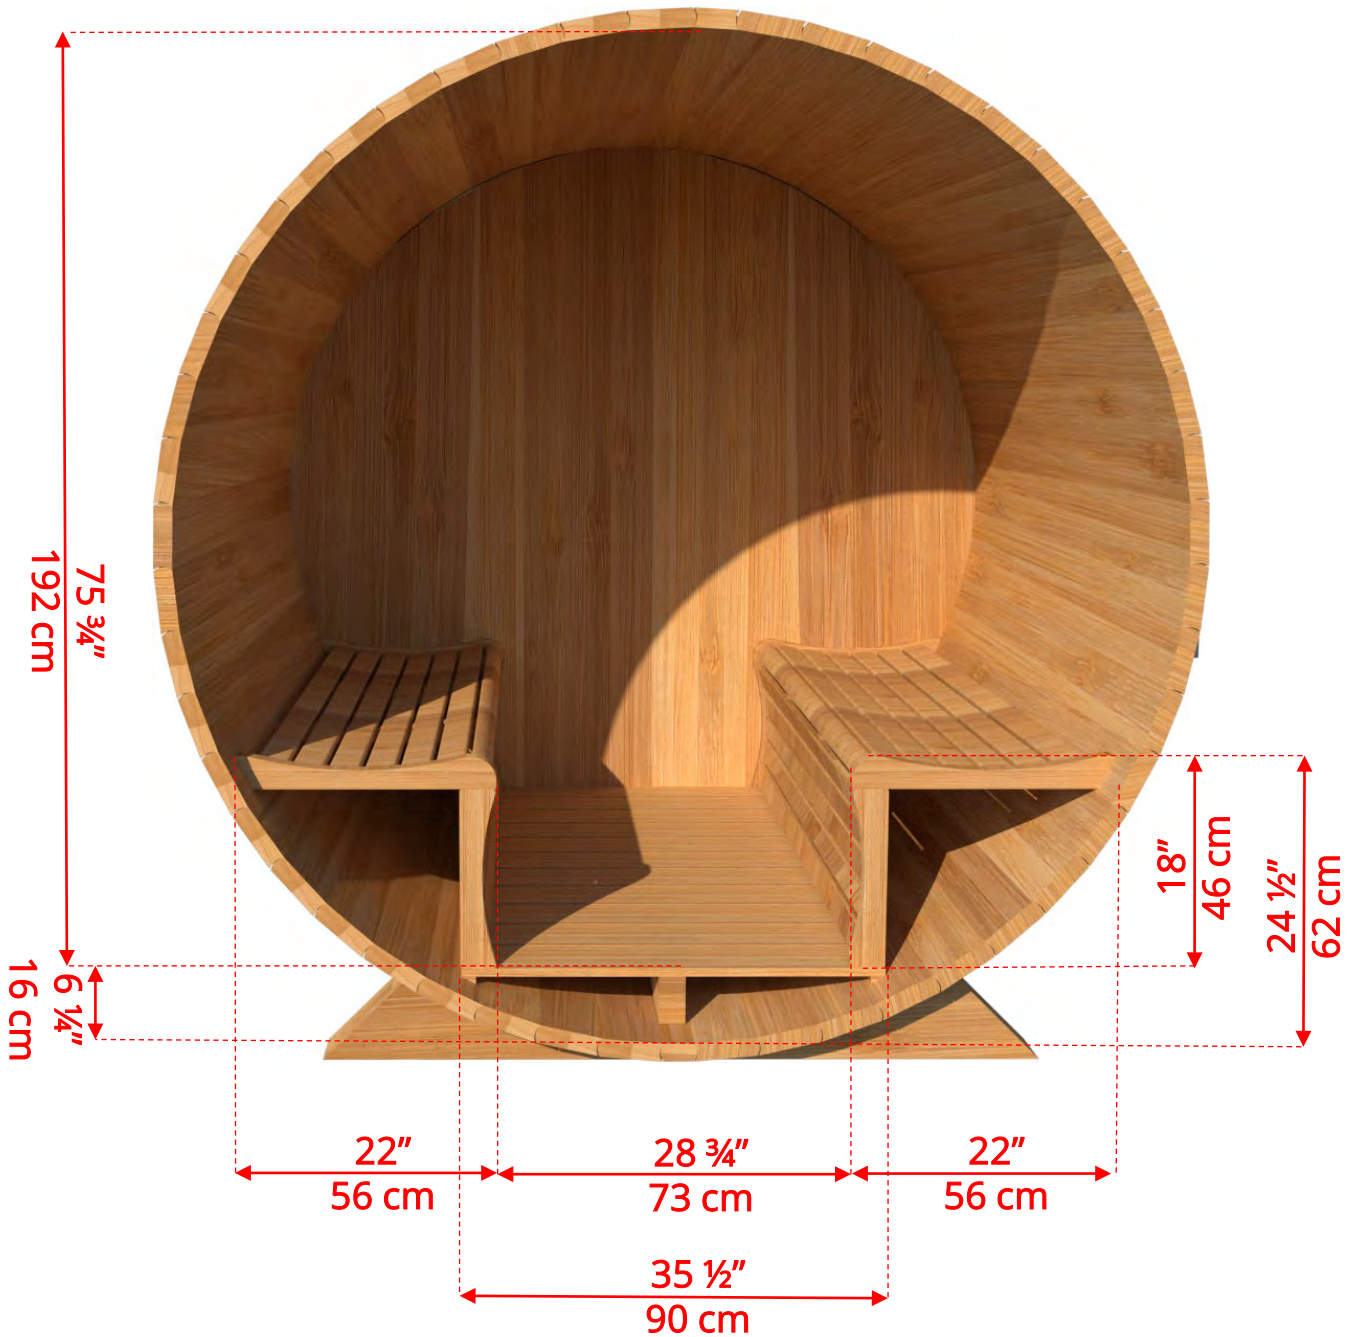

760C/762C

7'x6' (182cm) Barrel Sauna with Changeroom

760C/762C

7'x6' (182cm) Barrel Sauna with Changeroom

760C/762C

7'x6' (182cm) Barrel Sauna with Changeroom

760C/762C

7'x6' (182cm) Barrel Sauna with Changeroom

76SSU
Signature Sauna Benches

760C/762C

7'x6' (182cm) Barrel Sauna with Changeroom

W2
2 Windows in Front Wall

**Product W2 - 2 windows available on changeroom or back wall at same measurements as front wall*

760C/762C

7'x6' (182cm) Barrel Sauna with Changeroom

WHMF7

Halfmoon Front Wall Windows

WHMFB7

Halfmoon Back Wall Window

7'x6' (182cm) Barrel Sauna with Changeroom

W1
Rectangle Window in Back Wall

760C/762C

7'x6' (182cm) Barrel Sauna with Changeroom

SB210
Harvia M3 Wood Burning Heater

Please note - Drawing shows sauna room measurements only.