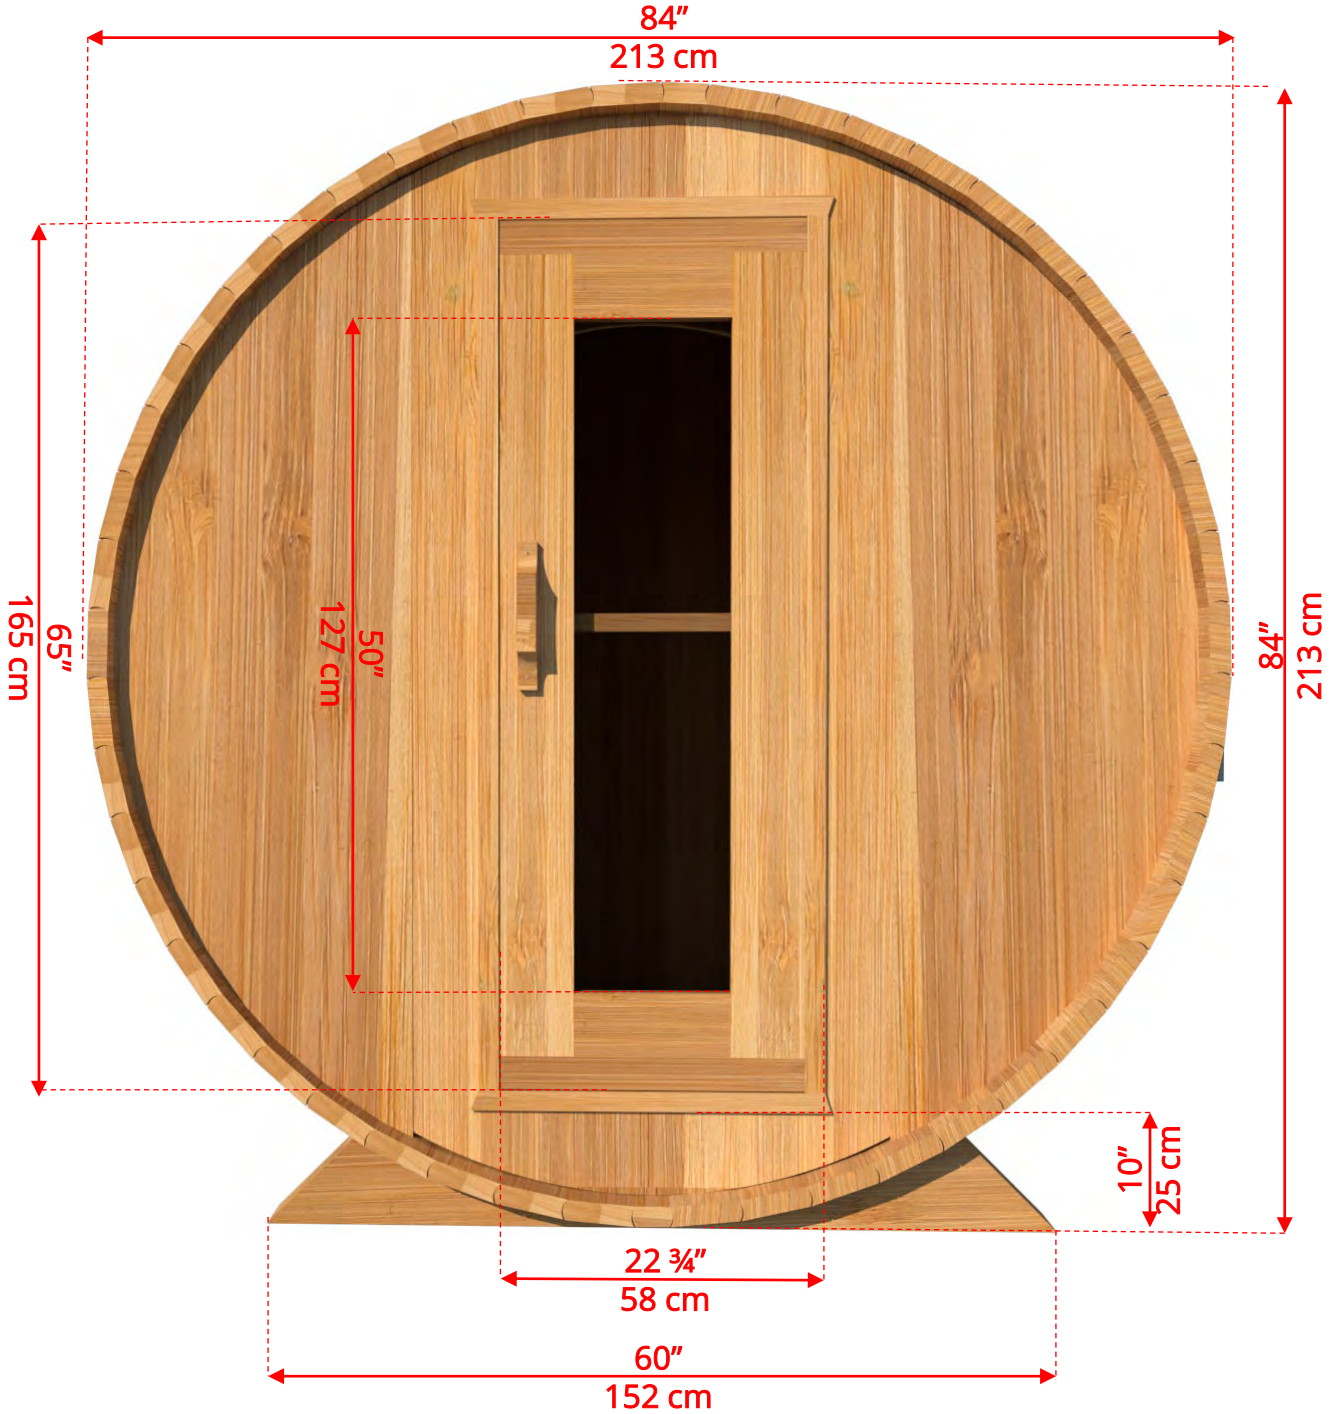

760C/762C

7'x6' (182cm) Barrel Sauna with Changeroom

760C/762C

7'x6' (182cm) Barrel Sauna with Changeroom

760C/762C

7'x6' (182cm) Barrel Sauna with Changeroom

760C/762C

7'x6' (182cm) Barrel Sauna with Changeroom

76SSU
Signature Sauna Benches

760C/762C

7'x6' (182cm) Barrel Sauna with Changeroom

W2
2 Windows in Front Wall

**Product W2 - 2 windows available on changeroom or back wall at same measurements as front wall*

760C/762C

7'x6' (182cm) Barrel Sauna with Changeroom

WHMF7

Halfmoon Front Wall Windows

WHMFB7

Halfmoon Back Wall Window

7'x6' (182cm) Barrel Sauna with Changeroom

W1
Rectangle Window in Back Wall