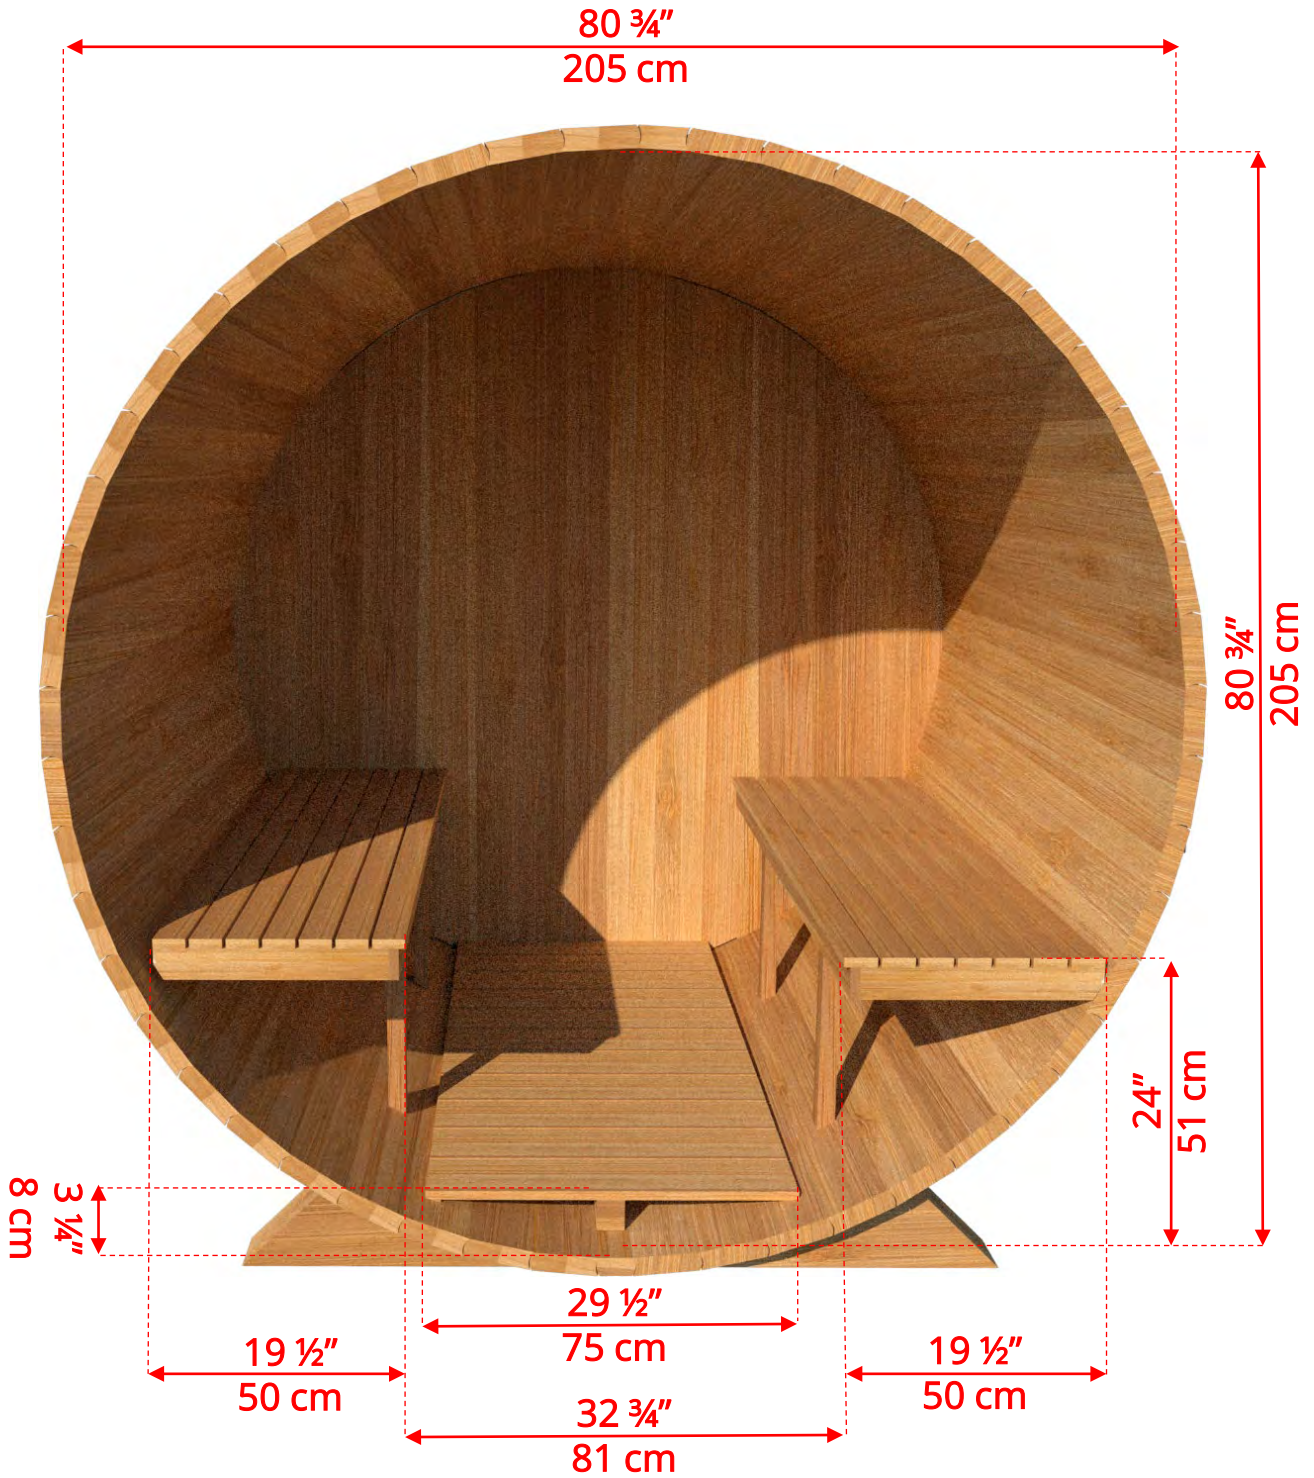

760C/762C

7'x6' (182cm) Barrel Sauna with Changeroom

760C/762C

7'x6' (182cm) Barrel Sauna with Changeroom

760C/762C

7'x6' (182cm) Barrel Sauna with Changeroom

760C/762C

7'x6' (182cm) Barrel Sauna with Changeroom

76SSU
Signature Sauna Benches

760C/762C

7'x6' (182cm) Barrel Sauna with Changeroom

W2
2 Windows in Front Wall

**Product W2 - 2 windows available on changeroom or back wall at same measurements as front wall*

760C/762C

7'x6' (182cm) Barrel Sauna with Changeroom

WHMF7

Halfmoon Front Wall Windows

WHMFB7

Halfmoon Back Wall Window

7'x6' (182cm) Barrel Sauna with Changeroom

W1
Rectangle Window in Back Wall

760C/762C

7'x6' (182cm) Barrel Sauna with Changeroom

SB210
Harvia M3 Wood Burning Heater

Please note - Drawing shows sauna room measurements only.