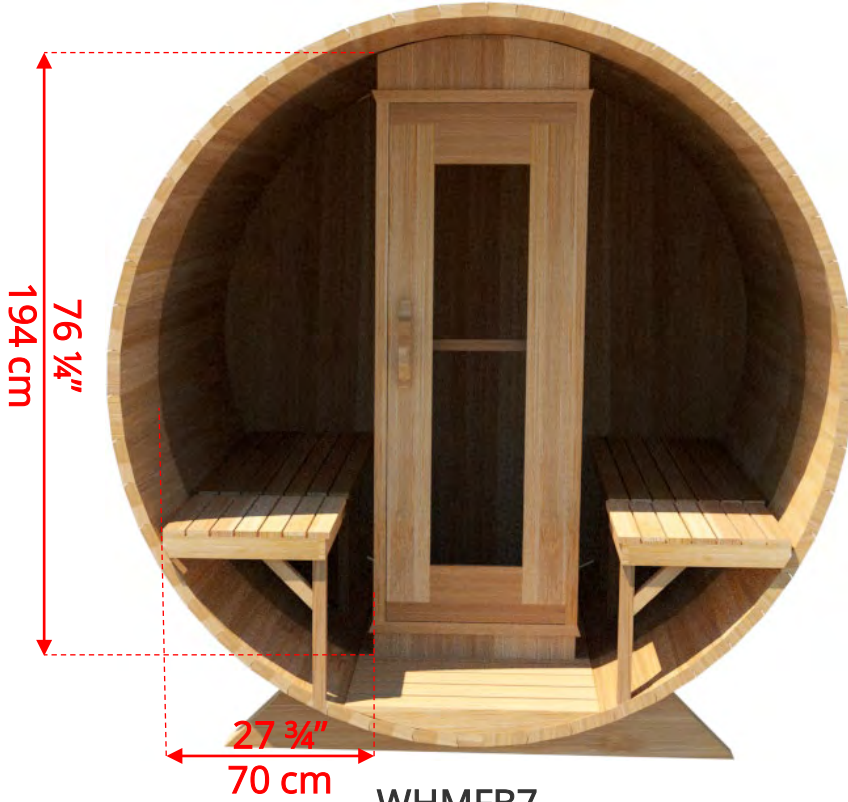

770CP/772CP 7'x7' (214cm) Barrel Sauna with Changeroom & Porch

7'x7' (214cm) Barrel Sauna with Changeroom & Porch

- *Standard bench layout shown with optional sauna floor*
 - *(product # 4020036)*

770CP/772CP 7'x7' (214cm) Barrel Sauna with Changeroom & Porch

770CP/772CP 7'x7' (214cm) Barrel Sauna with Changeroom & Porch

77SSU
Signature Sauna Benches

7'x7' (214cm) Barrel Sauna with Changeroom & Porch

77LLU

Lounge Sauna Benches

770CP/772CP 7'x7' (214cm) Barrel Sauna with Changeroom & Porch

W2
2 Windows in Front Wall

**Product W2 - 2 windows available on changerroom or back wall at same measurements as front wall*

770CP/772CP 7'x7' (214cm) Barrel Sauna with Changeroom & Porch WHMF7 Halfmoon Front Wall Windows

WHMFB7
Halfmoon Back Wall Window

770CP/772CP 7'x7' (214cm) Barrel Sauna with Changeroom & Porch

W2
2 Windows in Front Wall

**Product W2 - 2 windows available on changerroom or back wall at same measurements as front wall*