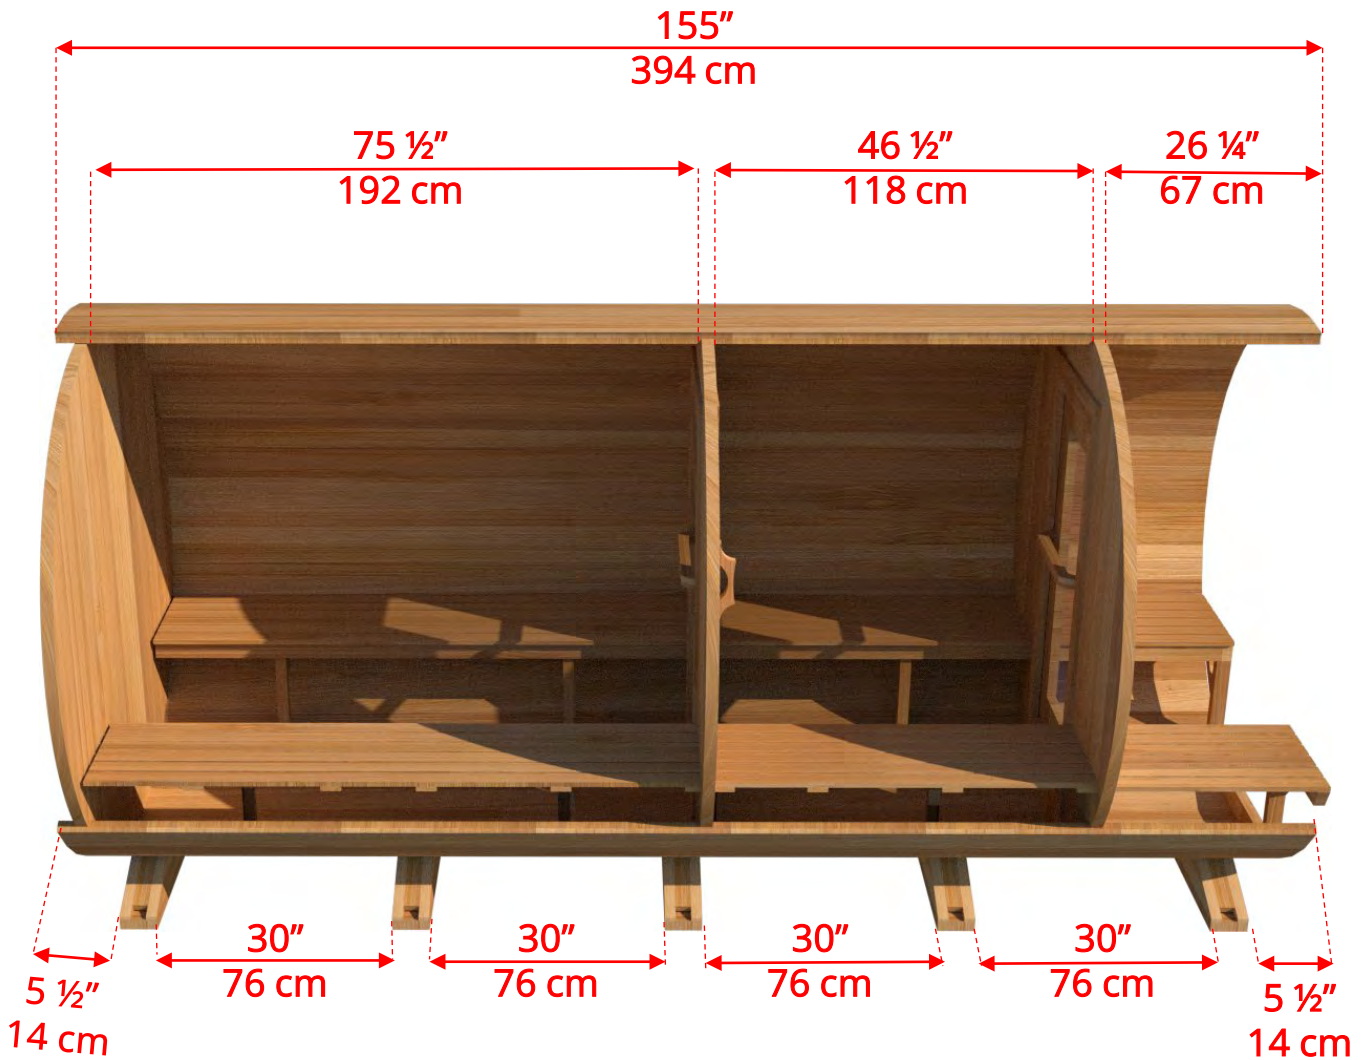

770CP/772CP 7'x7' (214cm) Barrel Sauna with Changeroom & Porch

7'x7' (214cm) Barrel Sauna with Changeroom & Porch

- *Standard bench layout shown with optional sauna floor*
 - *(product # 4020036)*

770CP/772CP 7'x7' (214cm) Barrel Sauna with Changeroom & Porch

770CP/772CP 7'x7' (214cm) Barrel Sauna with Changeroom & Porch

77SSU
Signature Sauna Benches

7'x7' (214cm) Barrel Sauna with Changeroom & Porch

77LLU

Lounge Sauna Benches

770CP/772CP 7'x7' (214cm) Barrel Sauna with Changeroom & Porch

W2
2 Windows in Front Wall

**Product W2 - 2 windows available on changerroom or back wall at same measurements as front wall*

770CP/772CP 7'x7' (214cm) Barrel Sauna with Changeroom & Porch WHMF7 Halfmoon Front Wall Windows

WHMFB7
Halfmoon Back Wall Window

770CP/772CP 7'x7' (214cm) Barrel Sauna with Changeroom & Porch

W2
2 Windows in Front Wall

**Product W2 - 2 windows available on changerroom or back wall at same measurements as front wall*