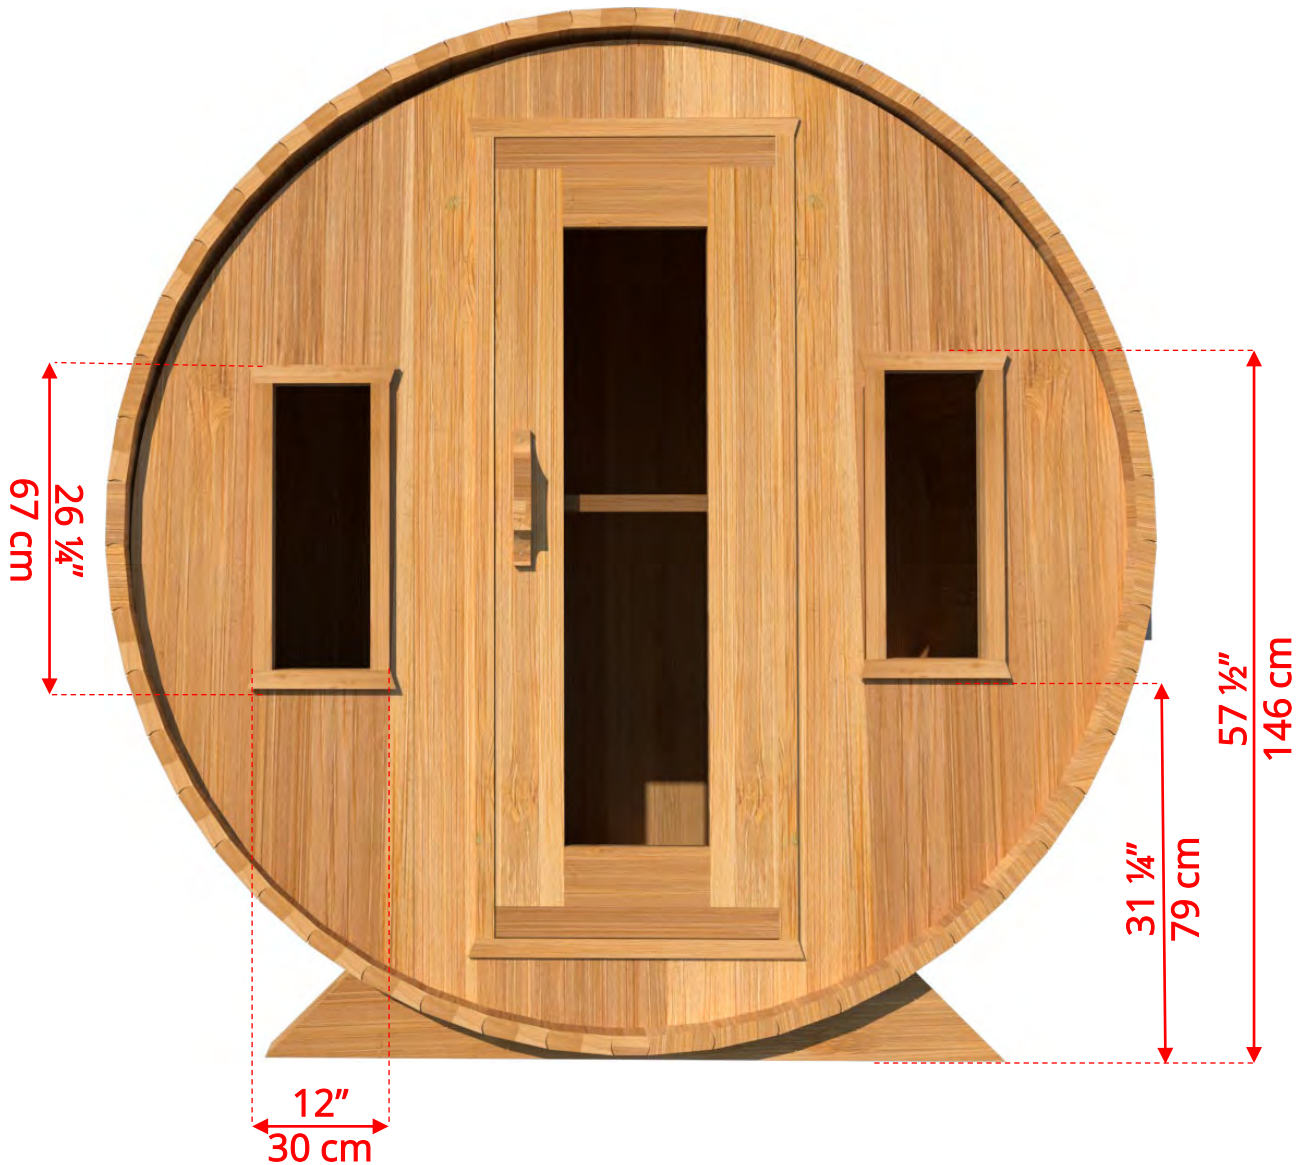

770CP/772CP 7'x7' (214cm) Barrel Sauna with Changeroom & Porch

7'x7' (214cm) Barrel Sauna with Changeroom & Porch

- *Standard bench layout shown with optional sauna floor*
 - *(product # 4020036)*

770CP/772CP 7'x7' (214cm) Barrel Sauna with Changeroom & Porch

770CP/772CP 7'x7' (214cm) Barrel Sauna with Changeroom & Porch

77SSU
Signature Sauna Benches

7'x7' (214cm) Barrel Sauna with Changeroom & Porch

77LLU

Lounge Sauna Benches

770CP/772CP 7'x7' (214cm) Barrel Sauna with Changeroom & Porch

W2
2 Windows in Front Wall

**Product W2 - 2 windows available on changerroom or back wall at same measurements as front wall*

770CP/772CP 7'x7' (214cm) Barrel Sauna with Changeroom & Porch WHMF7 Halfmoon Front Wall Windows

WHMFB7
Halfmoon Back Wall Window

770CP/772CP 7'x7' (214cm) Barrel Sauna with Changeroom & Porch

W2
2 Windows in Front Wall

**Product W2 - 2 windows available on changerroom or back wall at same measurements as front wall*