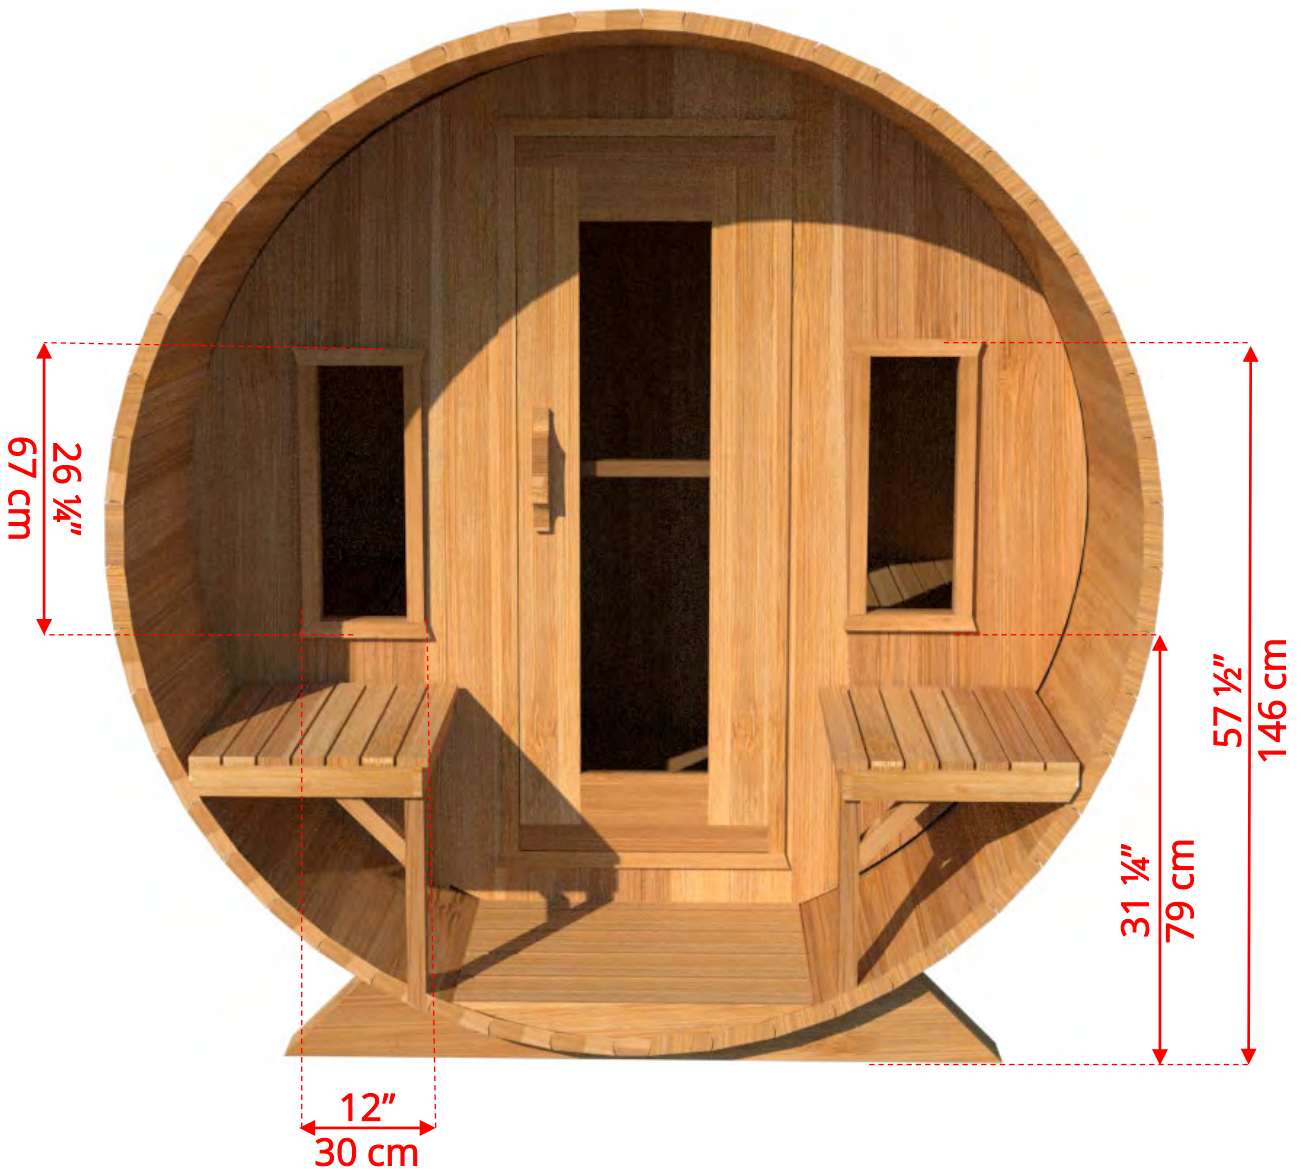

770CP/772CP 7'x7' (214cm) Barrel Sauna with Changeroom & Porch

7'x7' (214cm) Barrel Sauna with Changeroom & Porch

- *Standard bench layout shown with optional sauna floor*
 - *(product # 4020036)*

770CP/772CP 7'x7' (214cm) Barrel Sauna with Changeroom & Porch

770CP/772CP 7'x7' (214cm) Barrel Sauna with Changeroom & Porch

77SSU
Signature Sauna Benches

7'x7' (214cm) Barrel Sauna with Changeroom & Porch

77LLU

Lounge Sauna Benches

770CP/772CP 7'x7' (214cm) Barrel Sauna with Changeroom & Porch

W2
2 Windows in Front Wall

**Product W2 - 2 windows available on changerroom or back wall at same measurements as front wall*

770CP/772CP 7'x7' (214cm) Barrel Sauna with Changeroom & Porch WHMF7 Halfmoon Front Wall Windows

WHMFB7
Halfmoon Back Wall Window

770CP/772CP 7'x7' (214cm) Barrel Sauna with Changeroom & Porch

W2
2 Windows in Front Wall

**Product W2 - 2 windows available on changerroom or back wall at same measurements as front wall*