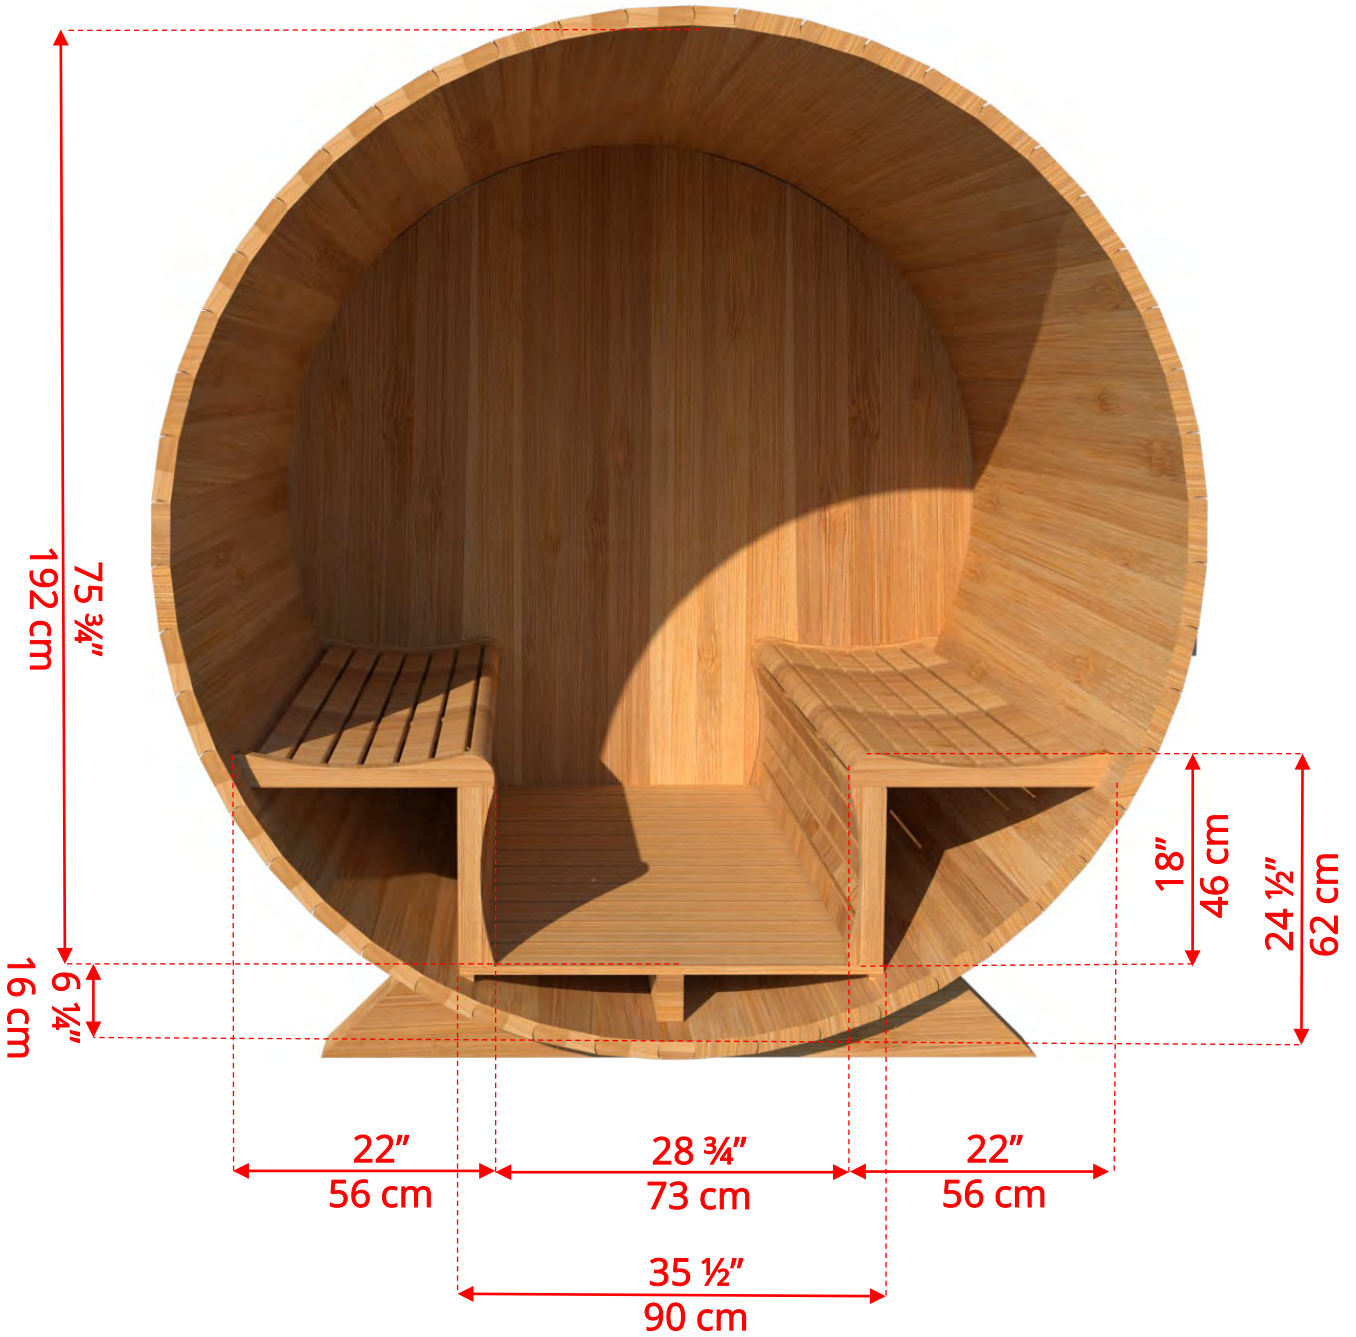

770CP/772CP 7'x7' (214cm) Barrel Sauna with Changeroom & Porch

7'x7' (214cm) Barrel Sauna with Changeroom & Porch

- *Standard bench layout shown with optional sauna floor*
 - *(product # 4020036)*

770CP/772CP 7'x7' (214cm) Barrel Sauna with Changeroom & Porch

770CP/772CP 7'x7' (214cm) Barrel Sauna with Changeroom & Porch

77SSU
Signature Sauna Benches

7'x7' (214cm) Barrel Sauna with Changeroom & Porch

77LLU

Lounge Sauna Benches

770CP/772CP 7'x7' (214cm) Barrel Sauna with Changeroom & Porch

W2
2 Windows in Front Wall

**Product W2 - 2 windows available on changerroom or back wall at same measurements as front wall*

770CP/772CP 7'x7' (214cm) Barrel Sauna with Changeroom & Porch WHMF7 Halfmoon Front Wall Windows