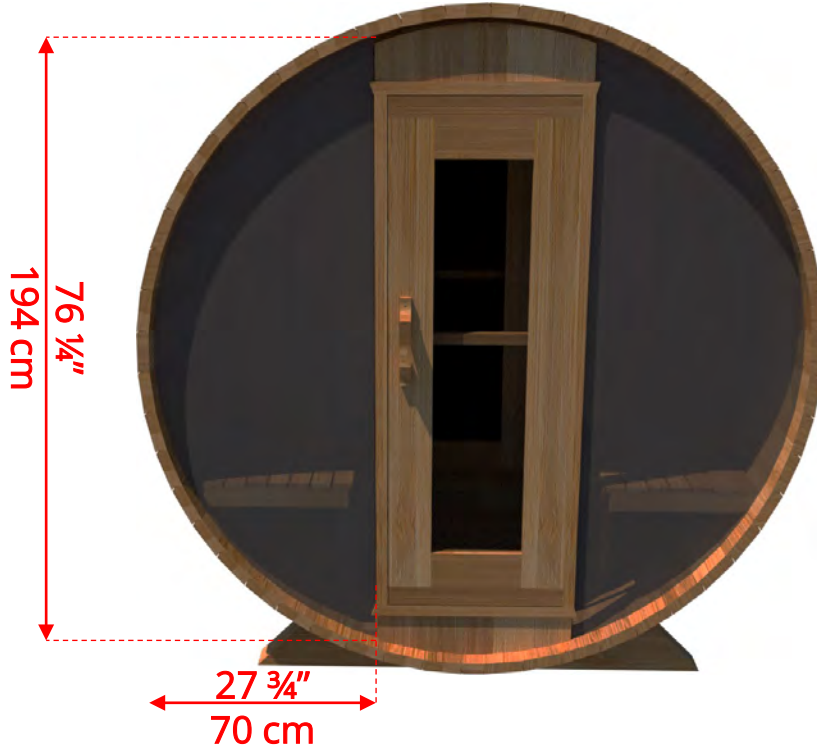

770CP/772CP 7'x7' (214cm) Barrel Sauna with Changeroom & Porch

7'x7' (214cm) Barrel Sauna with Changeroom & Porch

- *Standard bench layout shown with optional sauna floor*
 - *(product # 4020036)*

770CP/772CP 7'x7' (214cm) Barrel Sauna with Changeroom & Porch

W2
2 Windows in Front Wall

**Product W2 - 2 windows available on changerroom or back wall at same measurements as front wall*

770CP/772CP 7'x7' (214cm) Barrel Sauna with Changeroom & Porch WHMF7 Halfmoon Front Wall Windows

WHMFB7
Halfmoon Back Wall Window

770CP/772CP 7'x7' (214cm) Barrel Sauna with Changeroom & Porch

W2
2 Windows in Front Wall

**Product W2 - 2 windows available on changerroom or back wall at same measurements as front wall*

770CP/772CP 7'x7' (214cm) Barrel Sauna with Changeroom & Porch

WHMF7
Halfmoon Front Wall Windows

WHMFB7
Halfmoon Back Wall Window

770CP/772CP 7'x7' (214cm) Barrel Sauna with Changeroom & Porch

W1
Rectangle Window in Back Wall