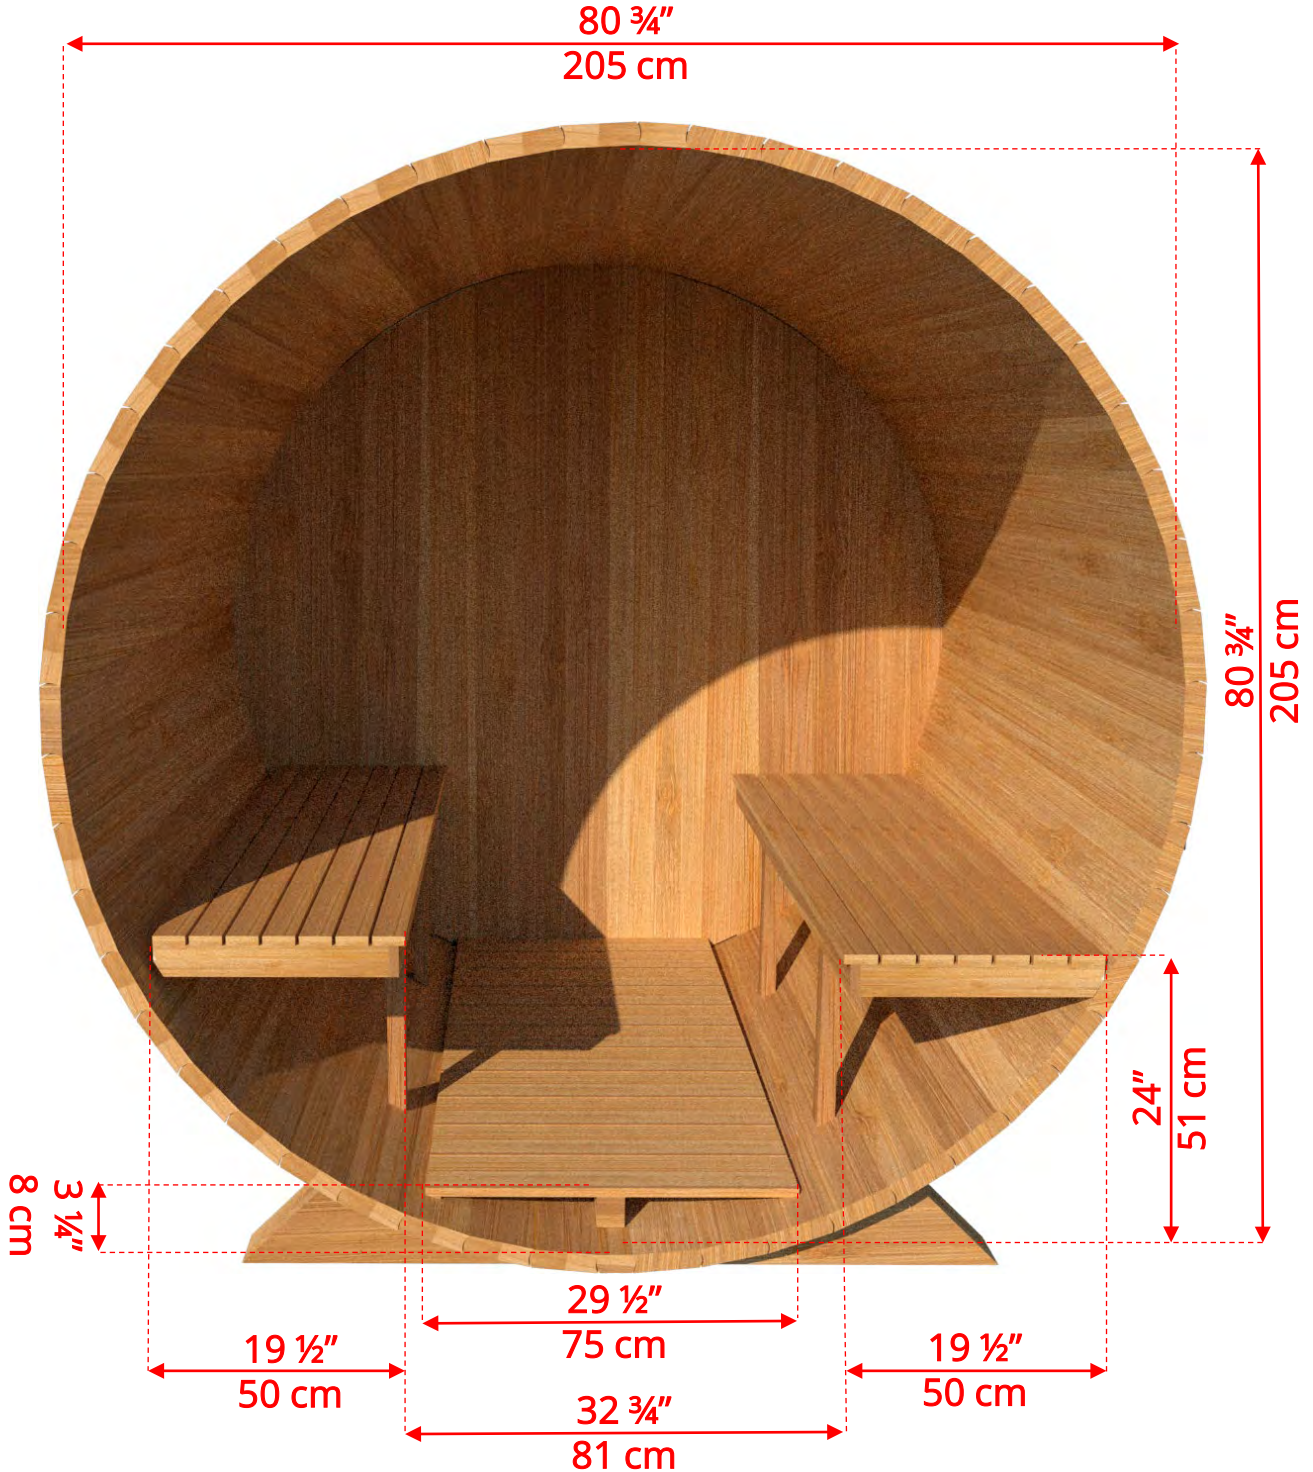

770CP/772CP 7'x7' (214cm) Barrel Sauna with Changeroom & Porch

7'x7' (214cm) Barrel Sauna with Changeroom & Porch

- *Standard bench layout shown with optional sauna floor*
 - *(product # 4020036)*

770CP/772CP 7'x7' (214cm) Barrel Sauna with Changeroom & Porch

770CP/772CP 7'x7' (214cm) Barrel Sauna with Changeroom & Porch

77SSU
Signature Sauna Benches

7'x7' (214cm) Barrel Sauna with Changeroom & Porch

77LLU

Lounge Sauna Benches

770CP/772CP 7'x7' (214cm) Barrel Sauna with Changeroom & Porch

W2
2 Windows in Front Wall

**Product W2 - 2 windows available on changerroom or back wall at same measurements as front wall*

770CP/772CP 7'x7' (214cm) Barrel Sauna with Changeroom & Porch WHMF7 Halfmoon Front Wall Windows

WHMFB7
Halfmoon Back Wall Window

770CP/772CP 7'x7' (214cm) Barrel Sauna with Changeroom & Porch

W2
2 Windows in Front Wall

**Product W2 - 2 windows available on changerroom or back wall at same measurements as front wall*