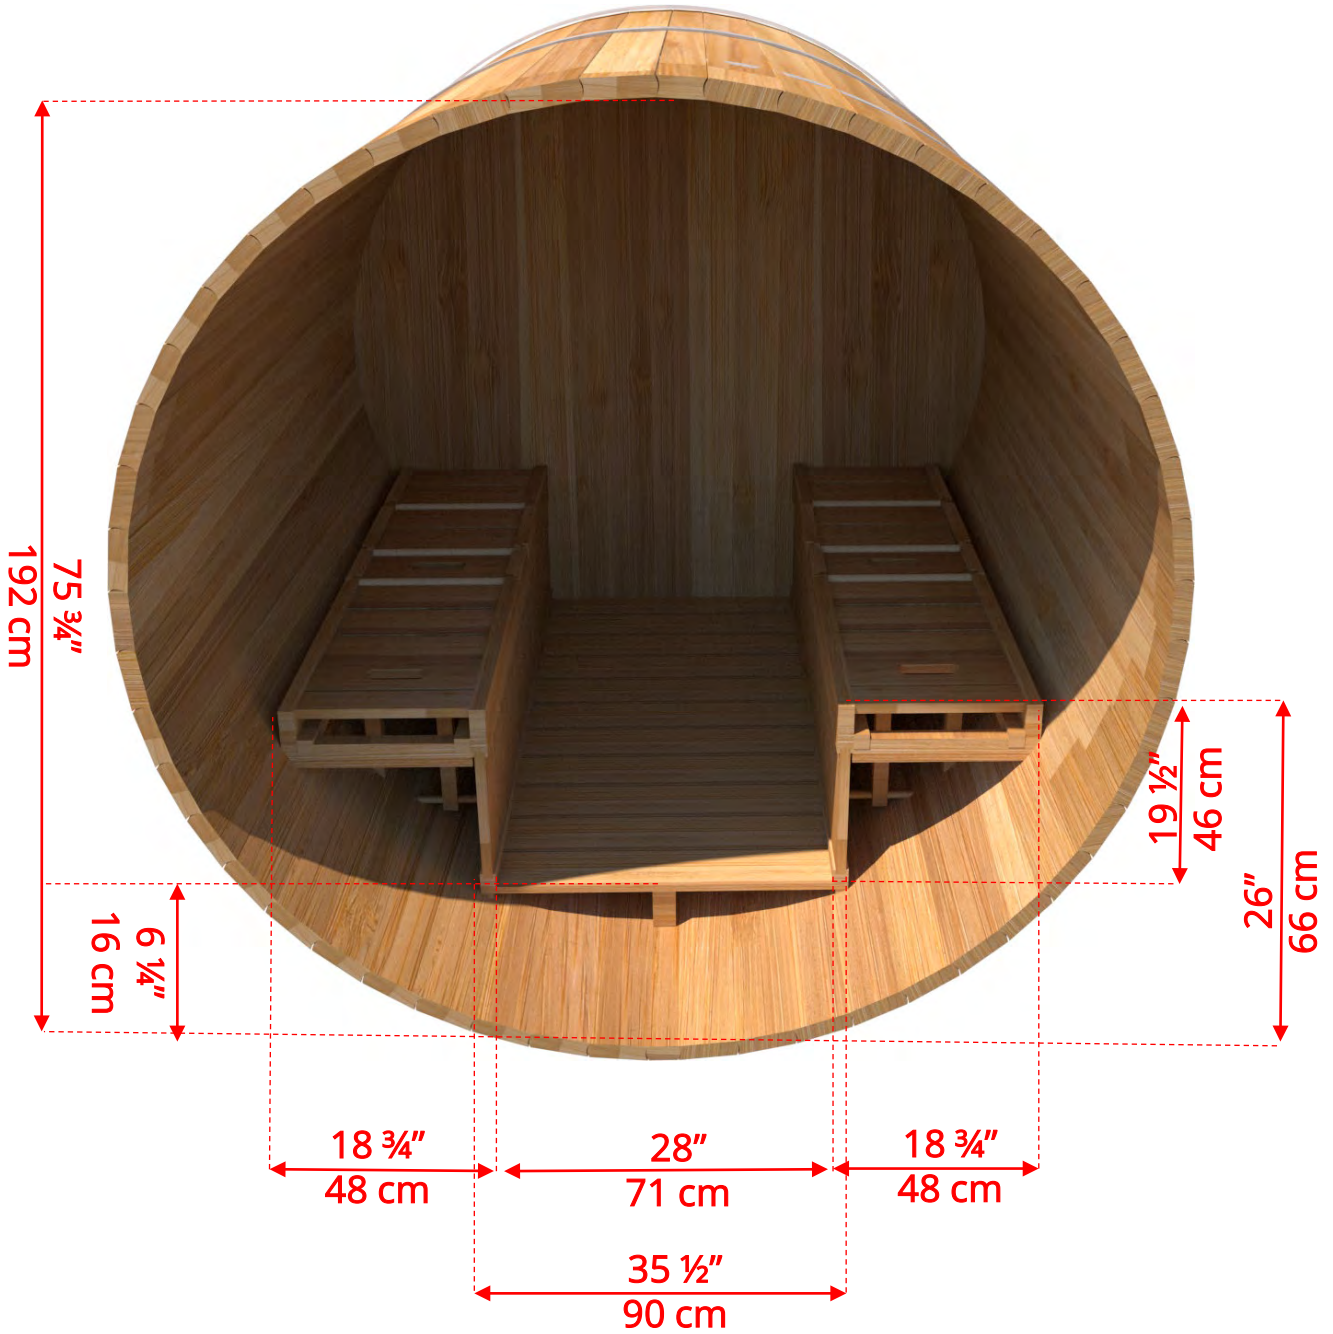

770CP/772CP 7'x7' (214cm) Barrel Sauna with Changeroom & Porch

7'x7' (214cm) Barrel Sauna with Changeroom & Porch

- *Standard bench layout shown with optional sauna floor*
 - *(product # 4020036)*

770CP/772CP 7'x7' (214cm) Barrel Sauna with Changeroom & Porch

770CP/772CP 7'x7' (214cm) Barrel Sauna with Changeroom & Porch

77SSU
Signature Sauna Benches

7'x7' (214cm) Barrel Sauna with Changeroom & Porch

77LLU

Lounge Sauna Benches

770CP/772CP 7'x7' (214cm) Barrel Sauna with Changeroom & Porch

W2
2 Windows in Front Wall

**Product W2 - 2 windows available on changerroom or back wall at same measurements as front wall*

770CP/772CP 7'x7' (214cm) Barrel Sauna with Changeroom & Porch WHMF7 Halfmoon Front Wall Windows

WHMFB7
Halfmoon Back Wall Window

770CP/772CP 7'x7' (214cm) Barrel Sauna with Changeroom & Porch

W2
2 Windows in Front Wall

**Product W2 - 2 windows available on changerroom or back wall at same measurements as front wall*