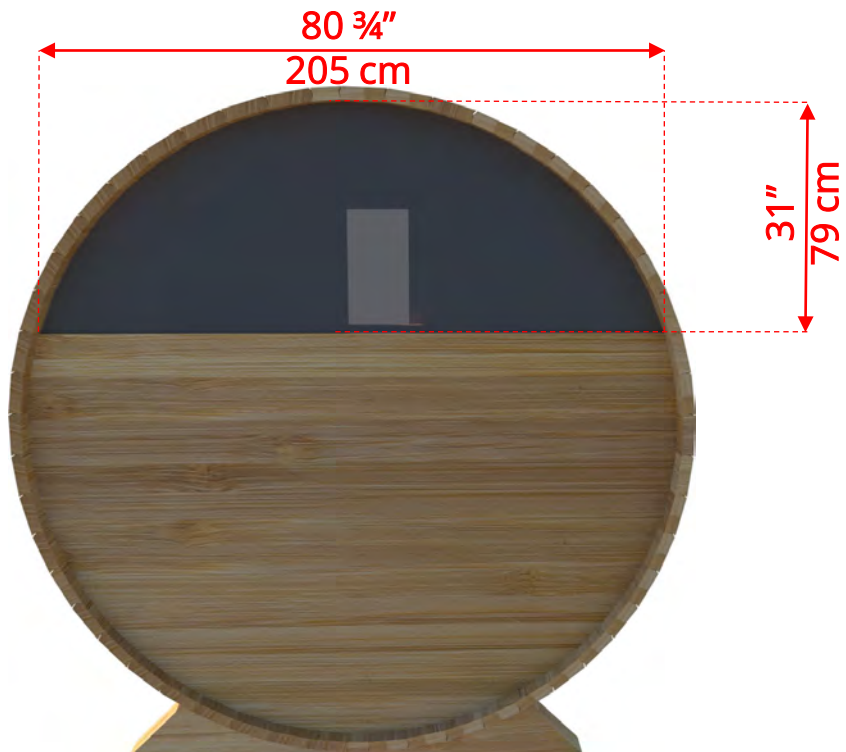

WHMFB7
Halfmoon Back Wall Window