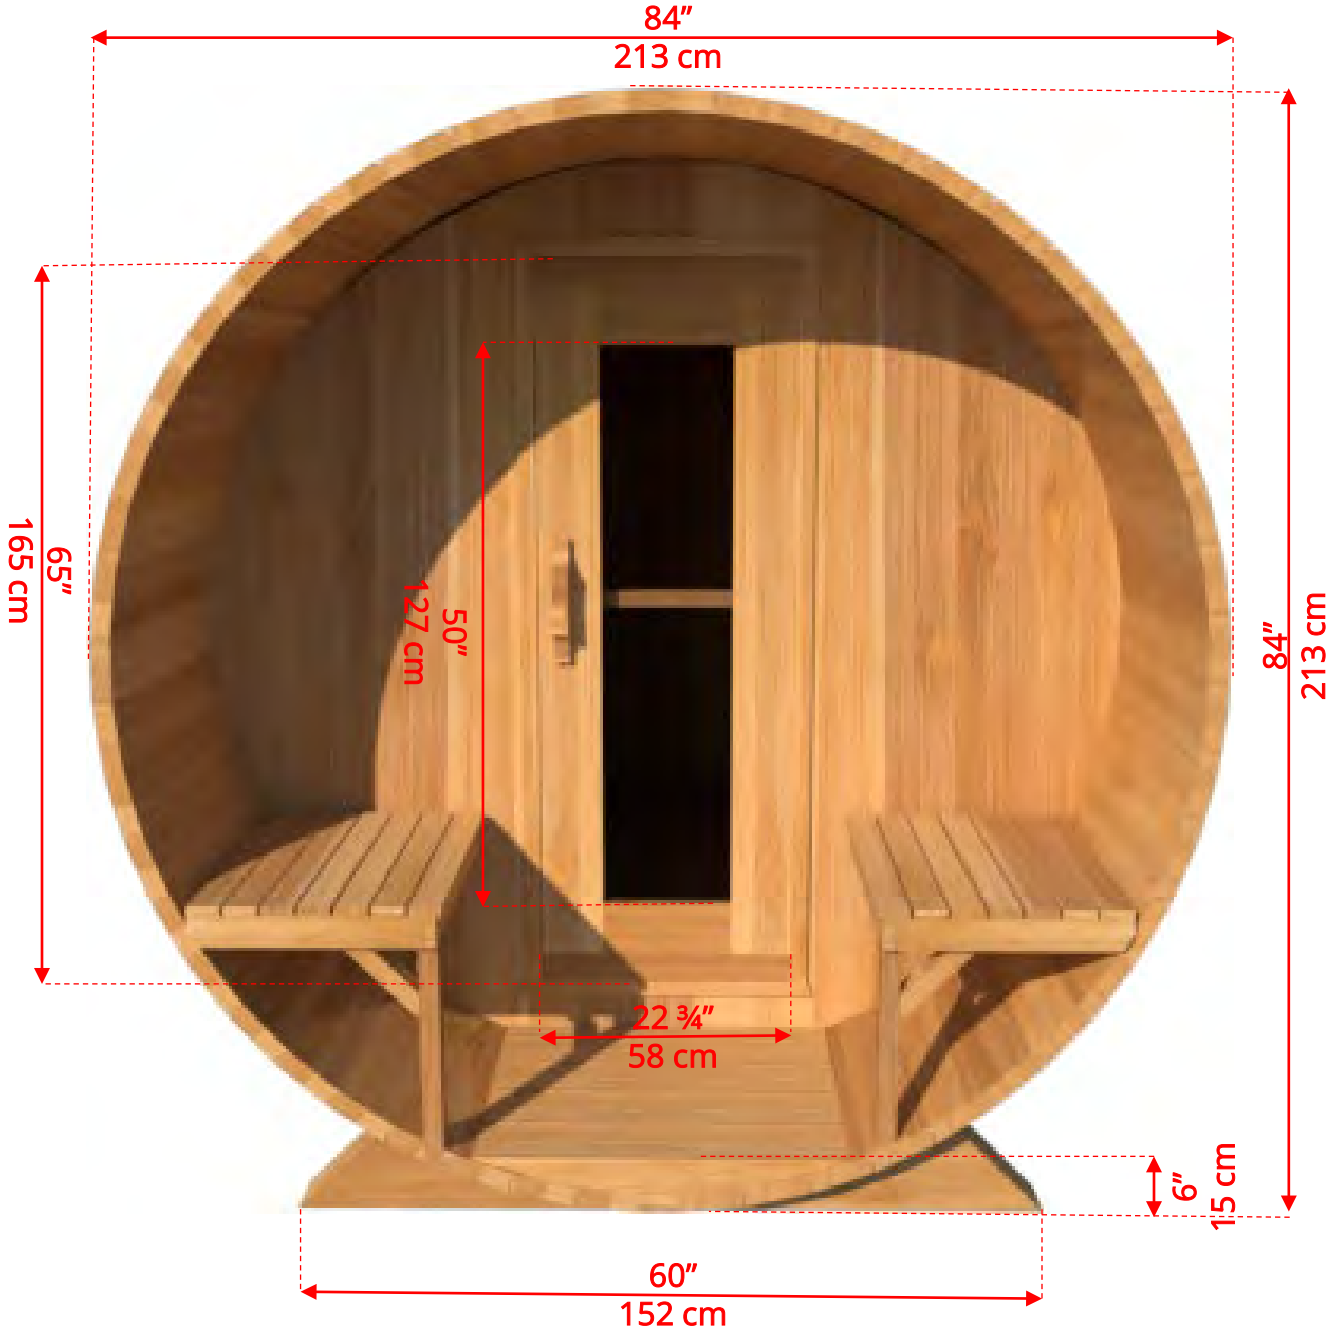

770CP/772CP 7'x7' (214cm) Barrel Sauna with Changeroom & Porch

7'x7' (214cm) Barrel Sauna with Changeroom & Porch

- *Standard bench layout shown with optional sauna floor*
 - *(product # 4020036)*

770CP/772CP 7'x7' (214cm) Barrel Sauna with Changeroom & Porch

770CP/772CP 7'x7' (214cm) Barrel Sauna with Changeroom & Porch

77SSU
Signature Sauna Benches

7'x7' (214cm) Barrel Sauna with Changeroom & Porch

77LLU

Lounge Sauna Benches

770CP/772CP 7'x7' (214cm) Barrel Sauna with Changeroom & Porch

W2
2 Windows in Front Wall

**Product W2 - 2 windows available on changerroom or back wall at same measurements as front wall*

770CP/772CP 7'x7' (214cm) Barrel Sauna with Changeroom & Porch WHMF7 Halfmoon Front Wall Windows

WHMFB7
Halfmoon Back Wall Window

770CP/772CP 7'x7' (214cm) Barrel Sauna with Changeroom & Porch

W2
2 Windows in Front Wall

**Product W2 - 2 windows available on changerroom or back wall at same measurements as front wall*