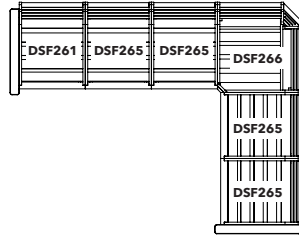

STRATFORD COLLECTION

- 1 x DSF261 Armchair
- 4 x DSF265 Modular Expansion
- 1 x DSF266 Sectional Corner Piece