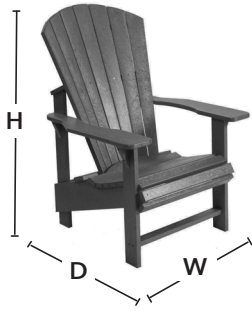

TB01 Cocktail Table Legs

18 x 18 x 17"
46 x 46 x 43 cm
13.5 lb / 6 kg

COCKTAIL HEIGHT

TT03 32" Round Table Top

32 x 32 x 1"
81 x 81 x 2.5 cm
35 lb / 16 kg

pair with **TB01**

PRODUCT LISTING LEGEND

How to read our dimensions

C03 Upright Adirondack

31 x 32 x 42" (16)
 79 x 91 x 107 cm (41)
 58 lb / 26 kg

Product Code - Product Name

Depth x Width x Height in **inches** (Seat Height)
 Depth x Width x Height in **cm** (Seat Height)
 Weight in **lb** / Weight in **kg**