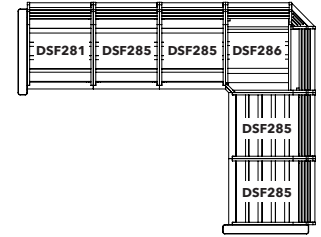

TOFINO COLLECTION

- 1 x DSF281 Armchair
- 4 x DSF285 Modular Expansion
- 1 x DSF286 Sectional Corner Piece