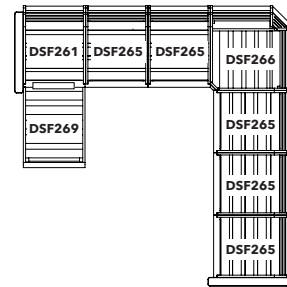

TOFINO COLLECTION

- 1 x DSF281 Armchair
- 4 x DSF285 Modular Expansion
- 1 x DSF286 Sectional Corner Piece

U-SHAPE SECTIONAL

Dimensions: 109" x 109"
Approximately 83 ft²

STRATFORD COLLECTION

- 1 x DSF261 Armchair
- 5 x DSF265 Modular Expansion
- 1 x DSF266 Sectional Corner Piece
- 1 x DSF269 Chaise Extension