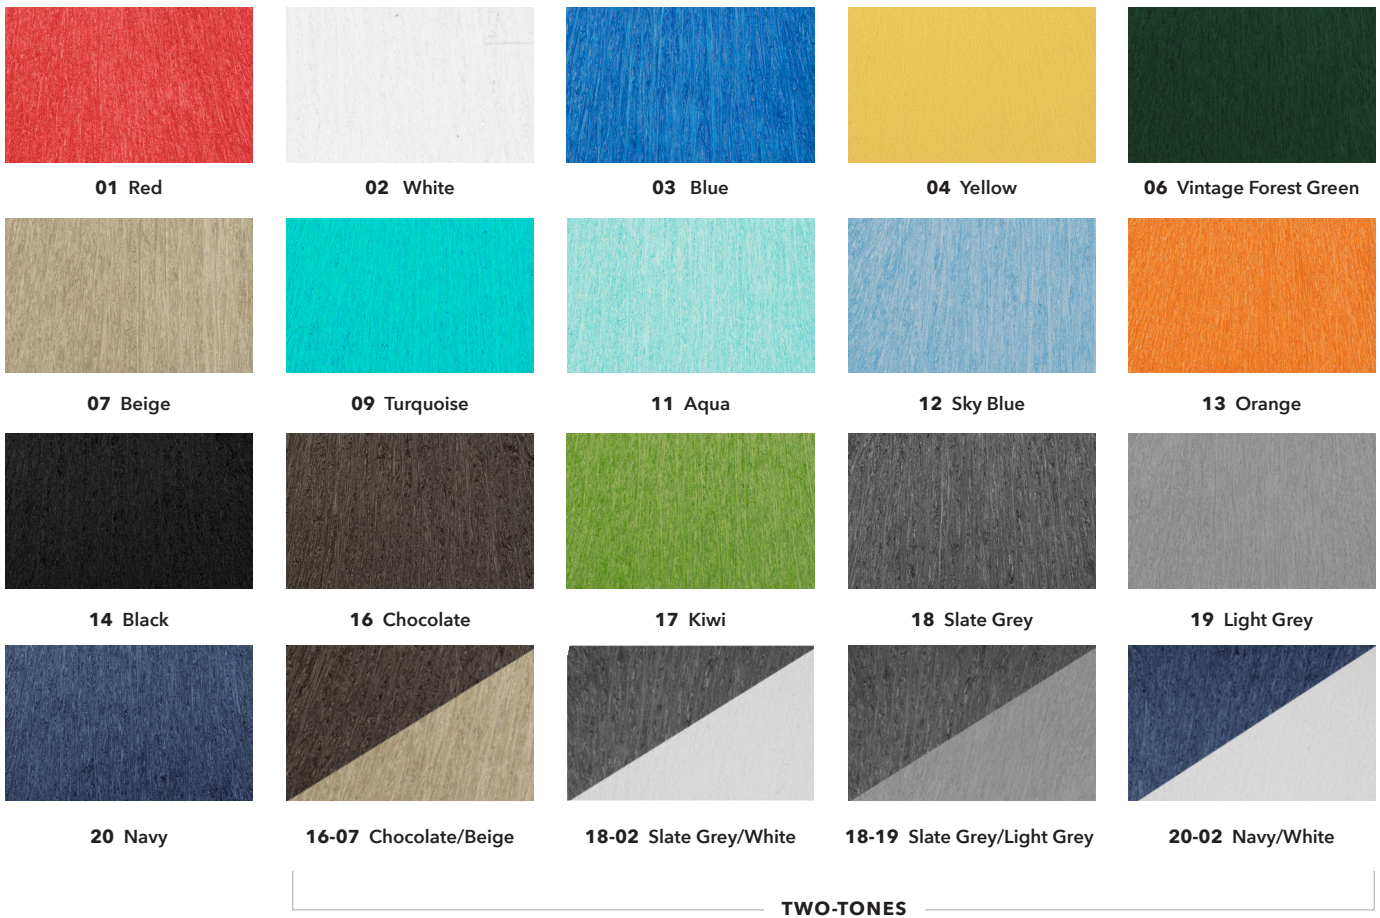

Canvas Jockey Red

Canvas Navy

Bliss Sand

Bliss Dew

Bliss Smoke

Canvas Canvas

Direction Dew

Made-to-order custom cushion program is available upon request; choose from the full catalogue of Sunbrella Fabrics.

DESIGNER FRAME COLOURS

HEADREST PILLOW FABRIC (A20)

DEEP SEATING FABRICS (DSH21, DSC21, DSC03, DSC24, DSC05)

56079-0000
Milano Char

56075-0000
Peyton Granite

5403-0000
Canvas Jockey Red

5439-0000
Canvas Navy