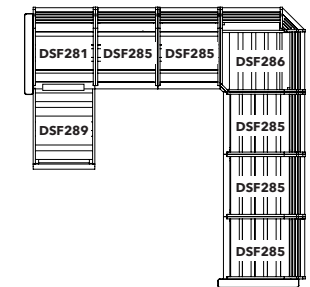

TOFINO COLLECTION

- 1 x DSF281 Armchair
- 5 x DSF285 Modular Expansion
- 1 x DSF286 Sectional Corner Piece
- 1 x DSF289 Chaise Extension