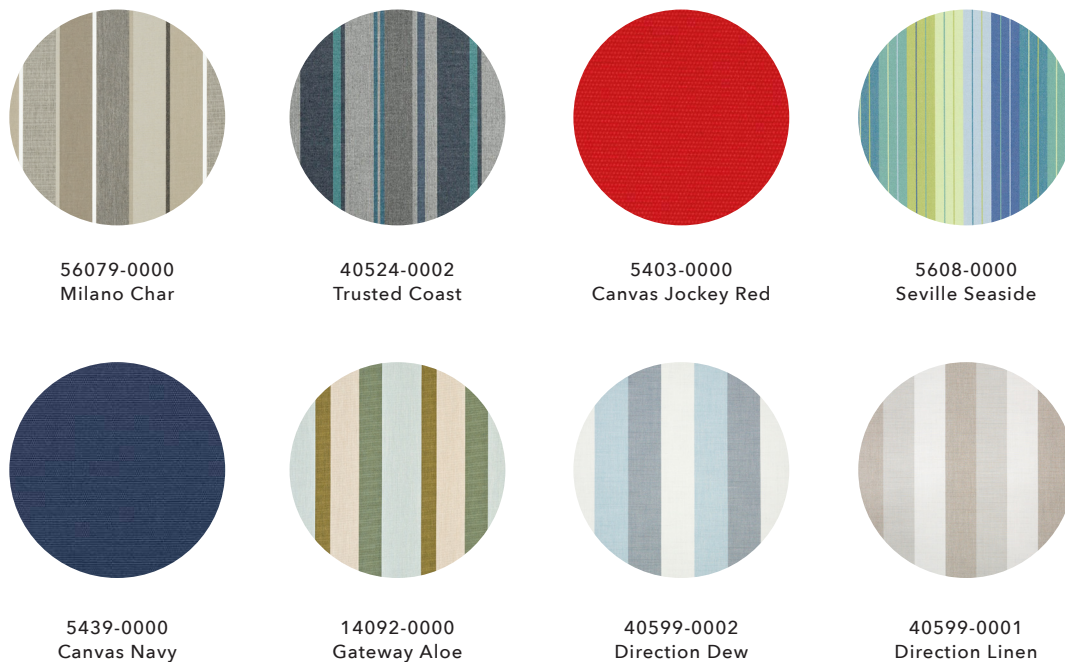

Canvas Jockey Red

Canvas Navy

Bliss Sand

Bliss Dew

Bliss Smoke

Canvas Canvas

Direction Dew

Made-to-order custom cushion program is available upon request; choose from the full catalogue of Sunbrella Fabrics.

DESIGNER FRAME COLOURS

HEADREST PILLOW FABRIC (A20)

DEEP SEATING FABRICS (DSH21, DSC21, DSC03, DSC24, DSC05)

56079-0000
Milano Char

56075-0000
Peyton Granite

5403-0000
Canvas Jockey Red

5439-0000
Canvas Navy